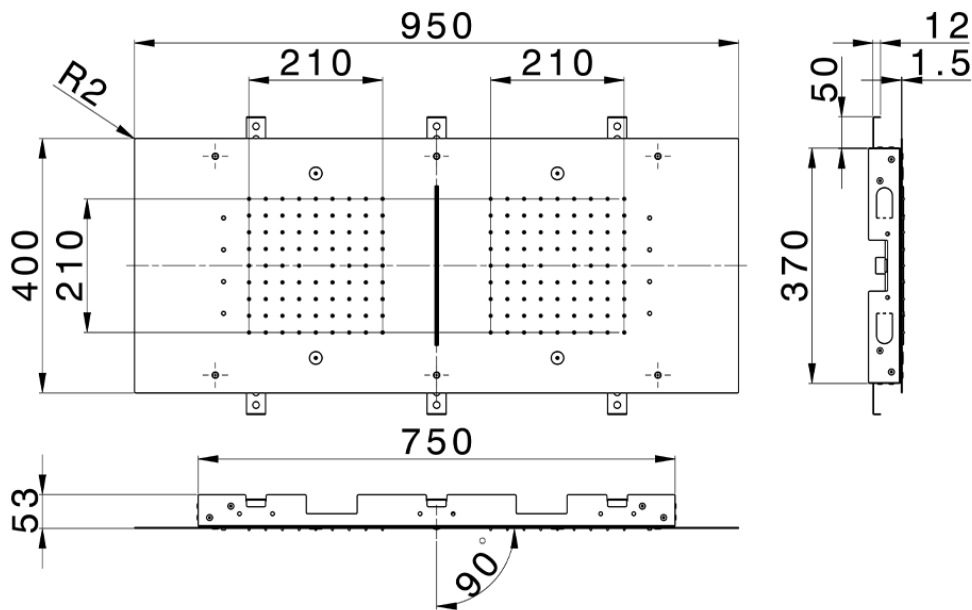

950x400 mm Ceiling showerheads ZEN SHOWER_ZS0C0380

ZS0C0380

<https://en.cisal.it/950x400-mm-ceiling-showerheads-zen-shower-zs0c0380>

2026-06-13