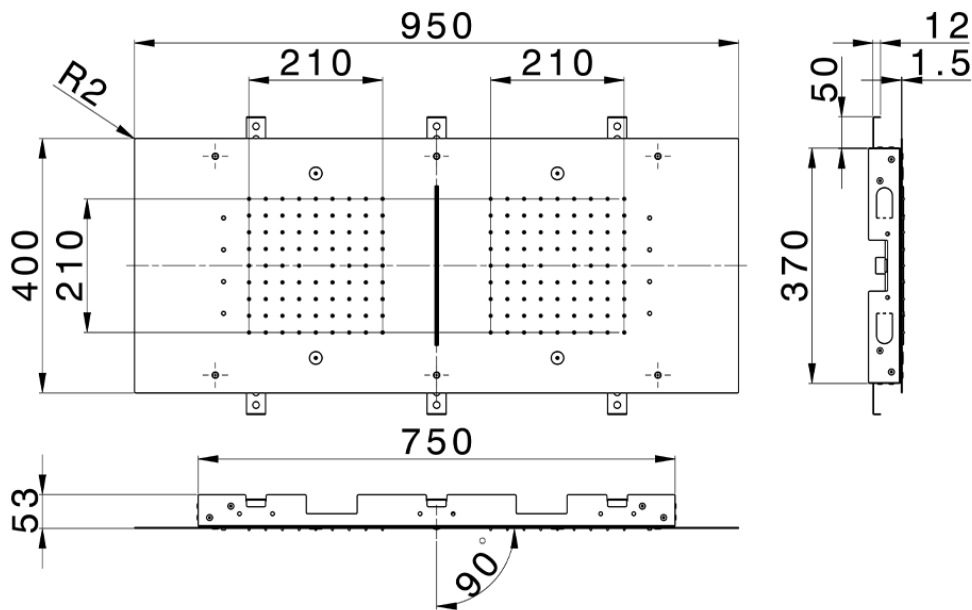

950x400 mm Ceiling showerheads ZEN SHOWER_ZS0C0380

ZS0C0380

<https://en.cisal.it/950x400-mm-ceiling-showerheads-zen-shower-zs0c0380>

2026-06-14