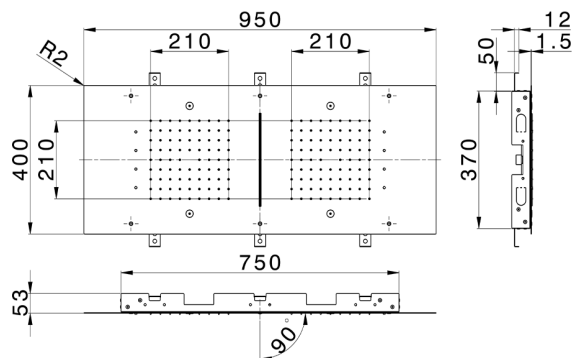

950x400 mm Ceiling showerheads ZEN SHOWER_ZS0C0380

MODEL **ZS0C0380**

950x400 mm Ceiling showerheads, 2 rain, spraying functions, waterfall, chromotherapy functions, with remote control included, Stainless Steel AISI 304

AVAILABLE FINISHINGS

- **D1** D1 Brushed Inox
- **40** 40 Matt Black
- **4Q** 4Q Matt White
- **D2** D2 Polished Inox

CHARACTERISTICS

2026-06-13