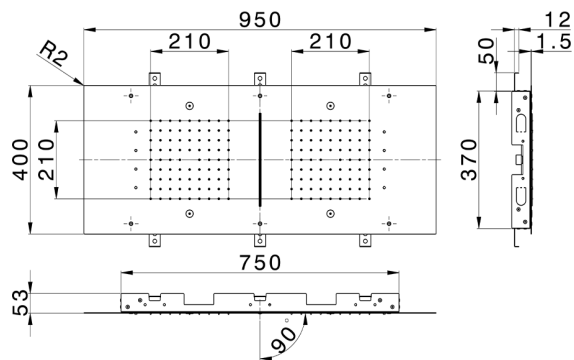

950x400 mm Ceiling showerheads ZEN SHOWER_ZS0C0380

MODEL **ZS0C0380**

950x400 mm Ceiling showerheads, 2 rain, spraying functions, waterfall, chromotherapy functions, with remote control included, Stainless Steel AISI 304

AVAILABLE FINISHINGS

- **D1** D1 Brushed Inox
- **40** 40 Matt Black
- **4Q** 4Q Matt White
- **D2** D2 Polished Inox

CHARACTERISTICS

2026-04-28