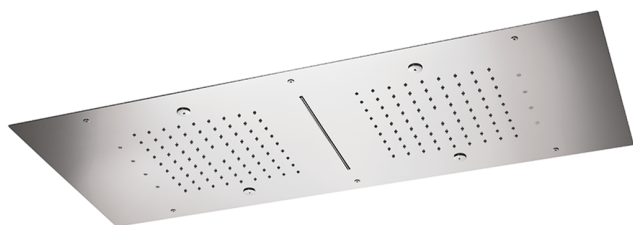

950x400 mm Ceiling showerheads ZEN SHOWER_ZS0C0380

MODEL **ZS0C0380**

950x400 mm Ceiling showerheads, 2 rain, spraying functions, waterfall, chromotherapy functions, with remote control included, Stainless Steel AISI 304

AVAILABLE FINISHINGS

-  **D1** D1 Brushed Inox
-  **40** 40 Matt Black
-  **4Q** 4Q Matt White
-  **D2** D2 Polished Inox

CHARACTERISTICS

2026-04-28