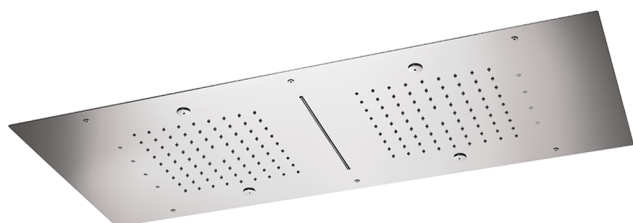

950x400 mm Ceiling showerheads ZEN SHOWER_ZS0C0380

MODEL **ZS0C0380**

950x400 mm Ceiling showerheads, 2 rain, spraying functions, waterfall, chromotherapy functions, with remote control included, Stainless Steel AISI 304

AVAILABLE FINISHINGS

-  **D1** D1 Brushed Inox
-  **40** 40 Matt Black
-  **4Q** 4Q Matt White
-  **D2** D2 Polished Inox

CHARACTERISTICS

2026-06-13