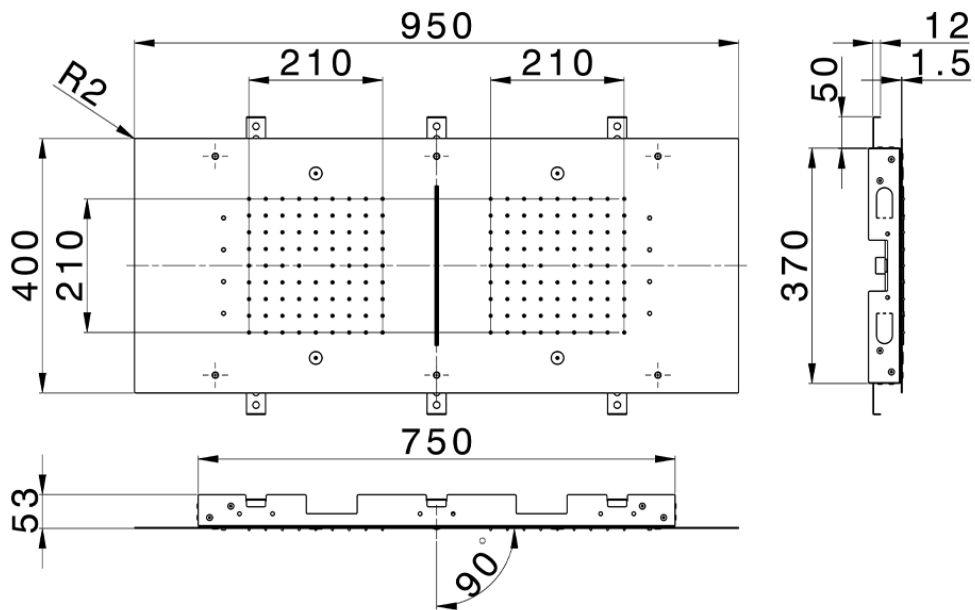

950x400 mm Ceiling showerheads ZEN SHOWER\_ZS0C0380

ZS0C0380

<https://en.cisal.it/950x400-mm-ceiling-showerheads-zen-shower-zs0c0380>

2026-06-13