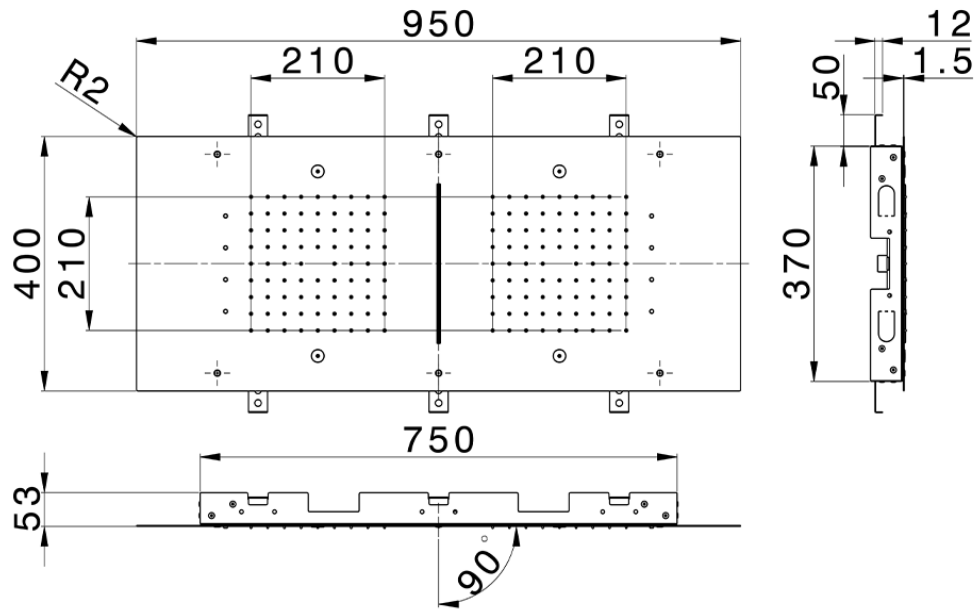

950x400 mm Ceiling showerheads ZEN SHOWER_ZS0C0380

ZS0C0380

<https://en.cisal.it/950x400-mm-ceiling-showerheads-zen-shower-zs0c0380>

2026-04-28