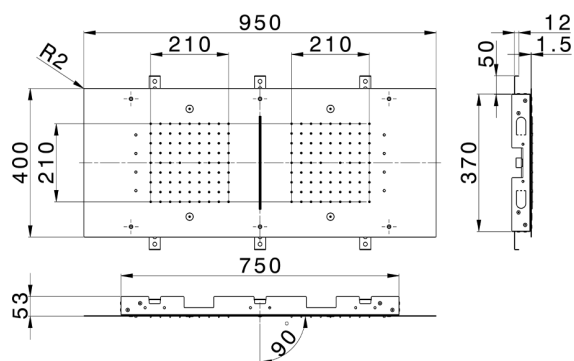

950x400 mm Ceiling showerheads ZEN SHOWER_ZS0C0380

MODEL **ZS0C0380**

950x400 mm Ceiling showerheads, 2 rain, spraying functions, waterfall, chromotherapy functions, with remote control included, Stainless Steel AISI 304

AVAILABLE FINISHINGS

- **D1** D1 Brushed Inox
- **40** 40 Matt Black
- **4Q** 4Q Matt White
- **D2** D2 Polished Inox

CHARACTERISTICS

2026-06-13