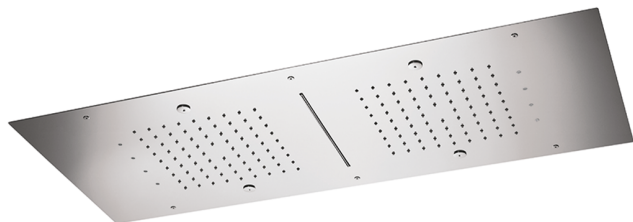

950x400 mm Ceiling showerheads ZEN SHOWER_ZS0C0380

MODEL **ZS0C0380**

950x400 mm Ceiling showerheads, 2 rain, spraying functions, waterfall, chromotherapy functions, with remote control included, Stainless Steel AISI 304

AVAILABLE FINISHINGS

-  **D1** D1 Brushed Inox
-  **40** 40 Matt Black
-  **4Q** 4Q Matt White
-  **D2** D2 Polished Inox

CHARACTERISTICS

2026-05-19