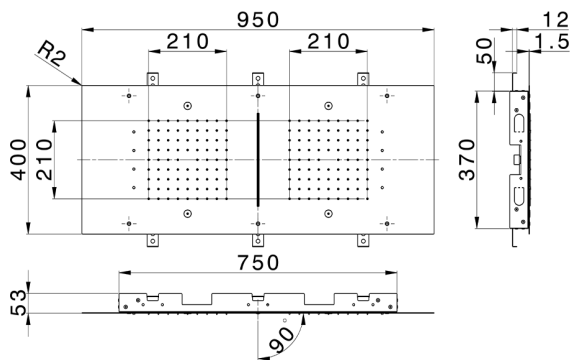

950x400 mm Ceiling showerheads ZEN SHOWER_ZS0C0380

MODEL **ZS0C0380**

950x400 mm Ceiling showerheads, 2 rain, spraying functions, waterfall, chromotherapy functions, with remote control included, Stainless Steel AISI 304

AVAILABLE FINISHINGS

- **D1** D1 Brushed Inox
- **40** 40 Matt Black
- **4Q** 4Q Matt White
- **D2** D2 Polished Inox

CHARACTERISTICS

2026-06-14