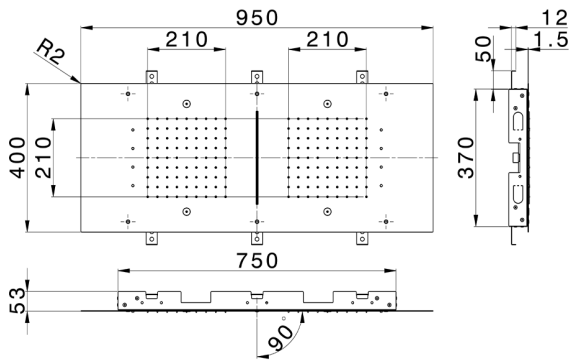

950x400 mm Ceiling showerheads ZEN SHOWER_ZS0C0380

MODEL **ZS0C0380**

950x400 mm Ceiling showerheads, 2 rain, spraying functions, waterfall, chromotherapy functions, with remote control included, Stainless Steel AISI 304

AVAILABLE FINISHINGS

- **D1** D1 Brushed Inox
- **40** 40 Matt Black
- **4Q** 4Q Matt White
- **D2** D2 Polished Inox

CHARACTERISTICS

2026-04-29