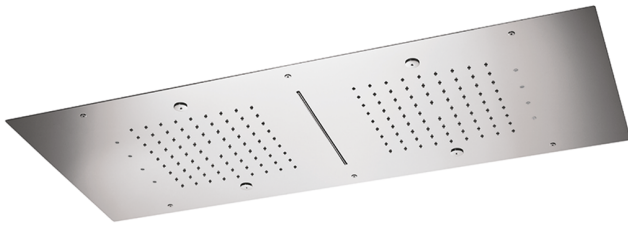

950x400 mm Ceiling showerheads ZEN SHOWER_ZS0C0380

MODEL **ZS0C0380**

950x400 mm Ceiling showerheads, 2 rain, spraying functions, waterfall, chromotherapy functions, with remote control included, Stainless Steel AISI 304

AVAILABLE FINISHINGS

-  **D1** D1 Brushed Inox
-  **40** 40 Matt Black
-  **4Q** 4Q Matt White
-  **D2** D2 Polished Inox

CHARACTERISTICS

2026-04-29