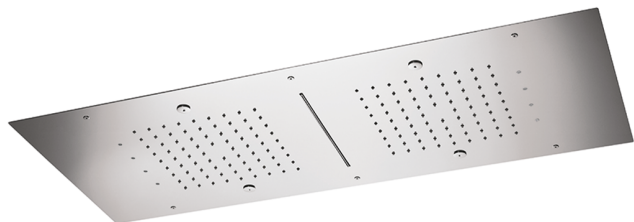

950x400 mm Ceiling showerheads ZEN SHOWER_ZS0C0380

MODEL **ZS0C0380**

950x400 mm Ceiling showerheads, 2 rain, spraying functions, waterfall, chromotherapy functions, with remote control included, Stainless Steel AISI 304

AVAILABLE FINISHINGS

-  **D1** D1 Brushed Inox
-  **40** 40 Matt Black
-  **4Q** 4Q Matt White
-  **D2** D2 Polished Inox

CHARACTERISTICS

2026-06-14