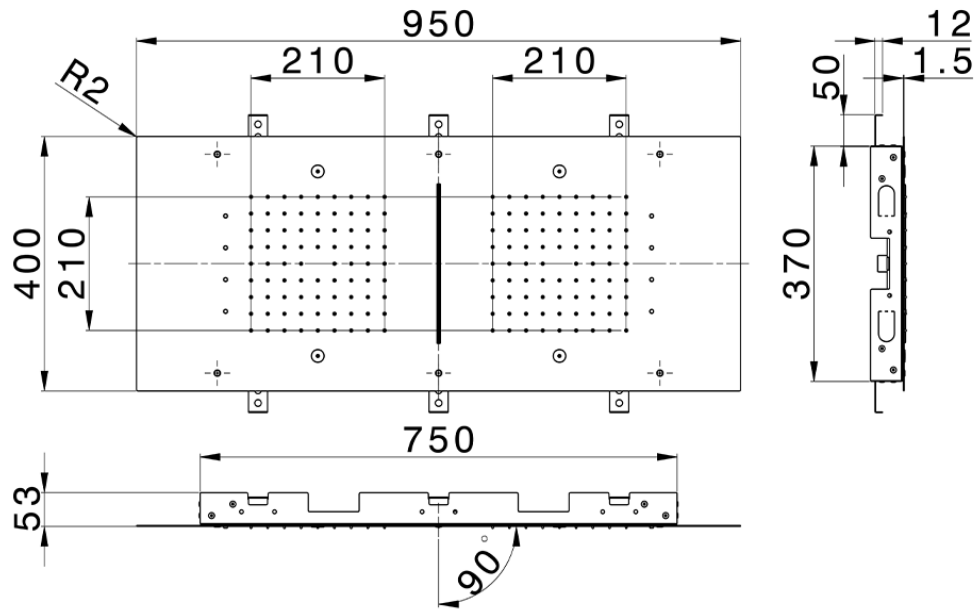

**950x400 mm Ceiling showerheads ZEN SHOWER\_ZS0C0380**

ZS0C0380

<https://en.cisal.it/950x400-mm-ceiling-showerheads-zen-shower-zs0c0380>

2026-04-28