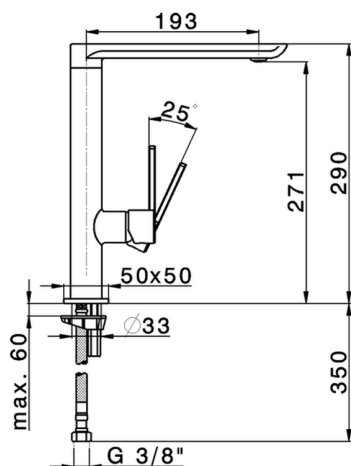

Single lever sink mixer KITCHEN_LC001590

MODEL **LC001590**

Single lever sink mixer, swivel spout, G.3/8" stainless steel flexible hose

AVAILABLE FINISHINGS

- 
21 21 Chrome
- 
4Q 4Q Matt White

CHARACTERISTICS

Cartridge Spare Parts **ZZ99243000**

25 mm Cartridge

2026-05-17