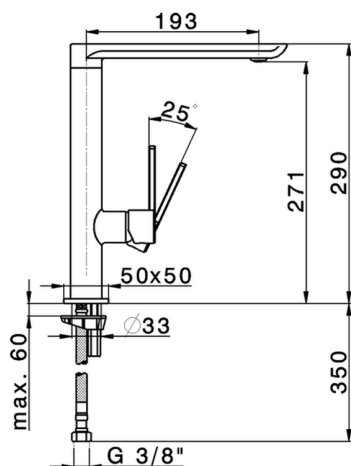

Single lever sink mixer KITCHEN_LC001590

MODEL **LC001590**

Single lever sink mixer, swivel spout, G.3/8" stainless steel flexible hose

AVAILABLE FINISHINGS

- 
21 21 Chrome
- 
4Q 4Q Matt White

CHARACTERISTICS

Cartridge Spare Parts **ZZ99243000**

25 mm Cartridge

2026-06-14