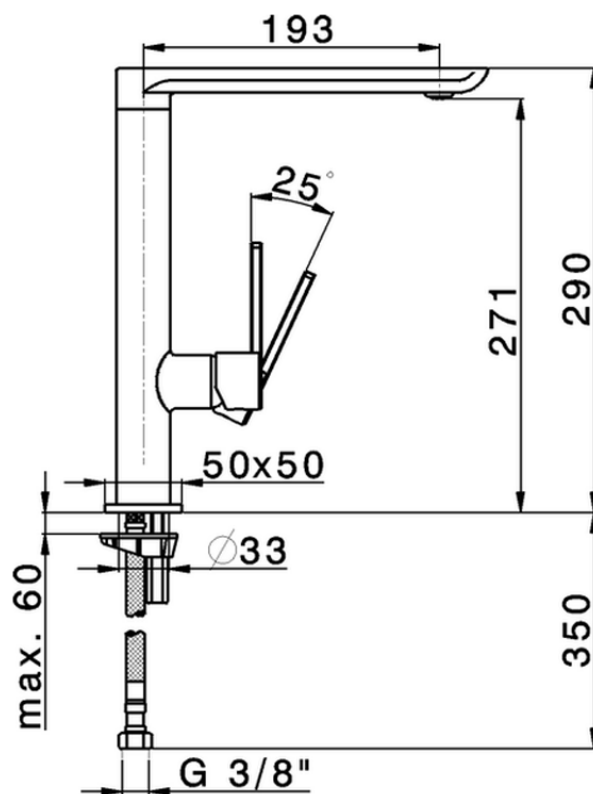

**Single lever sink mixer KITCHEN\_LC001590**

LC001590

<https://en.cisal.it/single-lever-sink-mixer-kitchen-lc001590>

2026-06-15