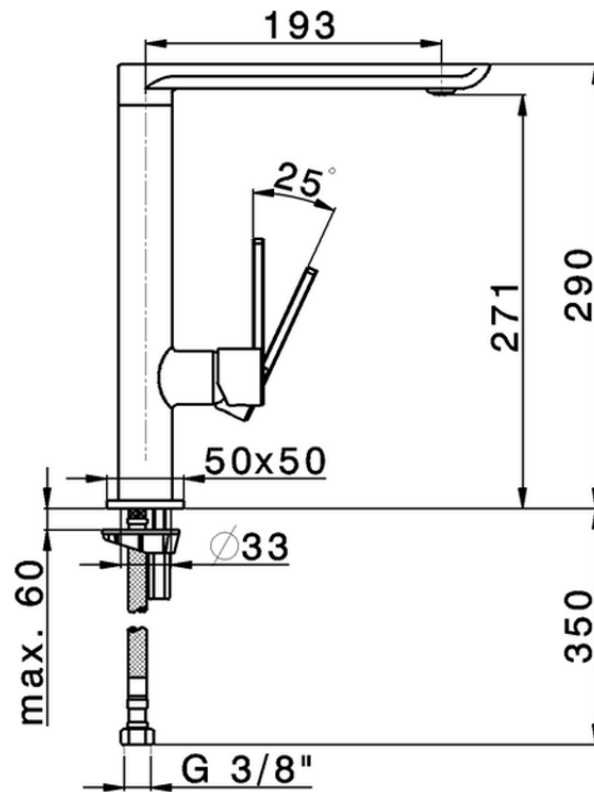

Single lever sink mixer KITCHEN_LC001590

LC001590

<https://en.cisal.it/single-lever-sink-mixer-kitchen-lc001590>

2026-04-06