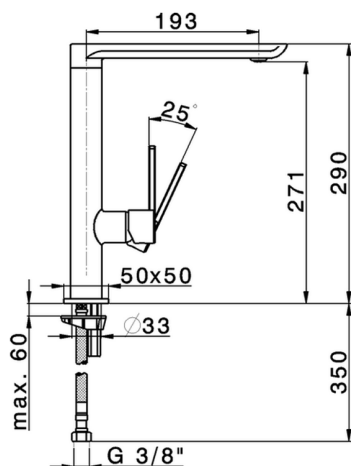

## Single lever sink mixer KITCHEN\_LC001590

MODEL **LC001590**

Single lever sink mixer, swivel spout, G.3/8" stainless steel flexible hose

### CHARACTERISTICS

Cartridge Spare Parts **ZZ99243000**

**25 mm Cartridge**

2026-04-06