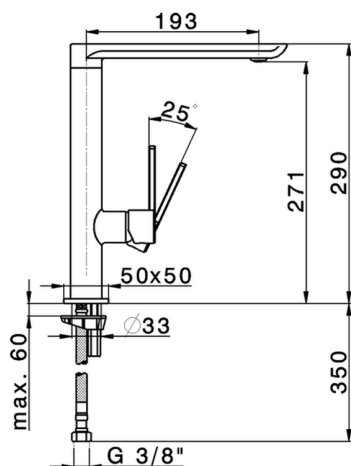

Single lever sink mixer KITCHEN_LC001590

MODEL **LC001590**

Single lever sink mixer, swivel spout, G.3/8" stainless steel flexible hose

AVAILABLE FINISHINGS

CHARACTERISTICS

Cartridge Spare Parts **ZZ99243000**

25 mm Cartridge

2026-04-26