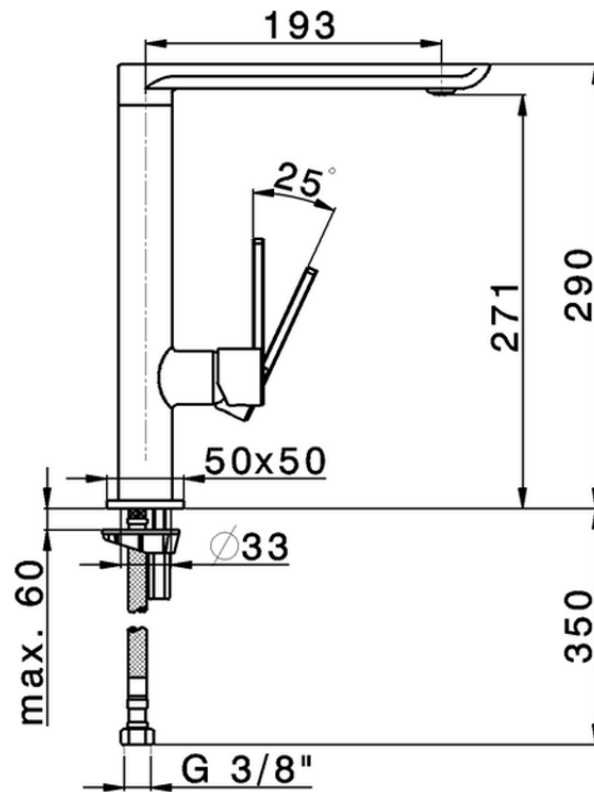

**Single lever sink mixer KITCHEN\_LC001590**

LC001590

<https://en.cisal.it/single-lever-sink-mixer-kitchen-lc001590>

2026-06-13