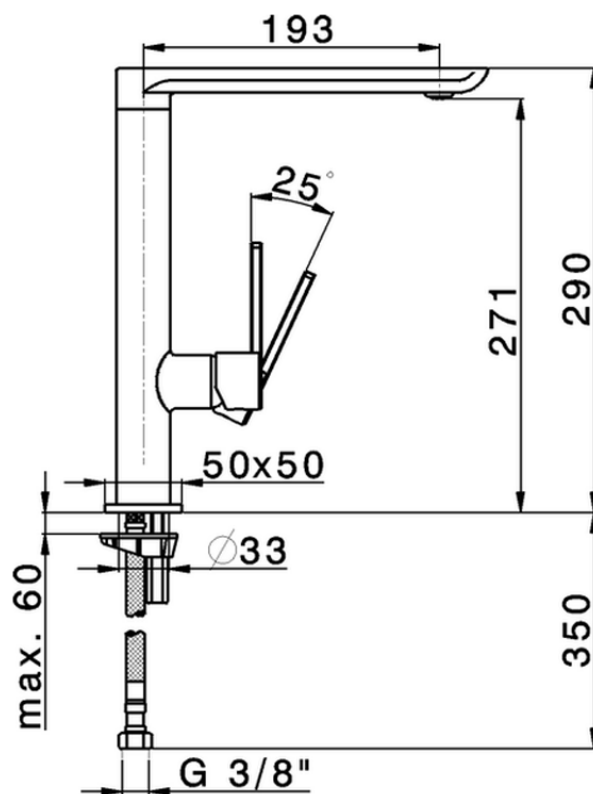

Single lever sink mixer KITCHEN_LC001590

LC001590

<https://en.cisal.it/single-lever-sink-mixer-kitchen-lc001590>

2026-06-10