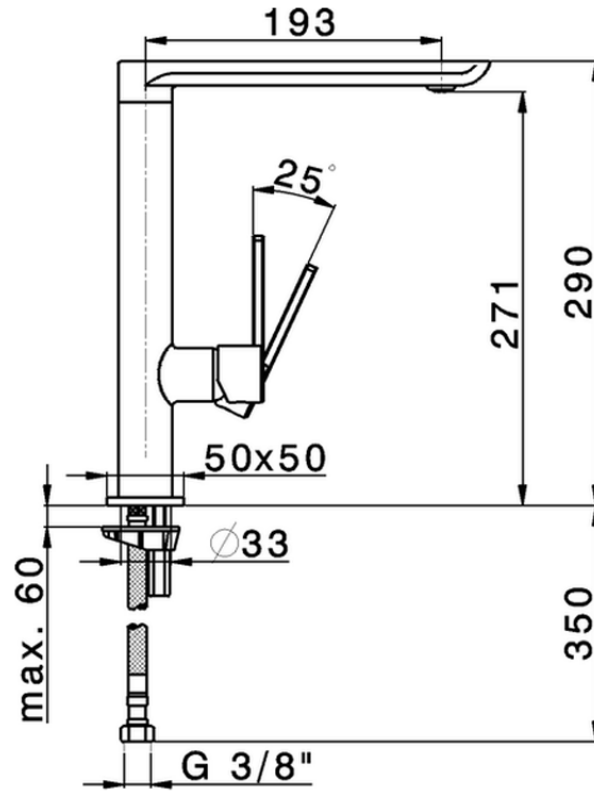

Single lever sink mixer KITCHEN_LC001590

LC001590

<https://en.cisal.it/single-lever-sink-mixer-kitchen-lc001590>

2026-05-17