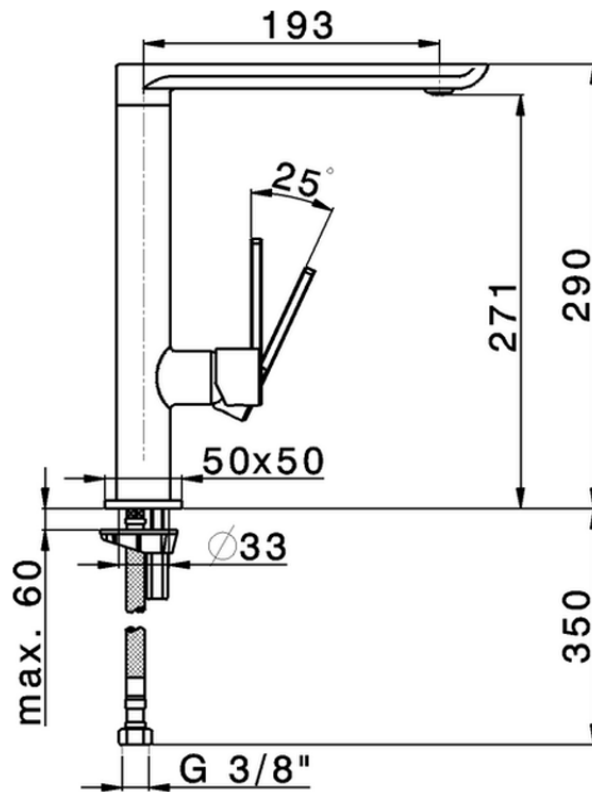

Single lever sink mixer KITCHEN_LC001590

LC001590

<https://en.cisal.it/single-lever-sink-mixer-kitchen-lc001590>

2026-04-26