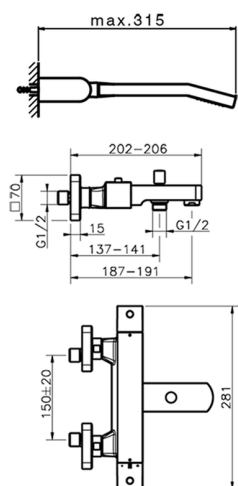

## Thermostatic bath mixer, with shower set ROADSTER ACCENT\_RAD27010

MODEL **RAD27010**

Thermostatic bath mixer, with shower set, wall mounted swivel handshower barcket, 42x18 mm ABS Quad one spray handshower, 150 cm smooth SUPREME Flexible Hose

### CHARACTERISTICS

Cartridge Spare Parts **22.04A.AR - ZZ97279004**

**Argo 2 (long filter) Thermostatic Valve**