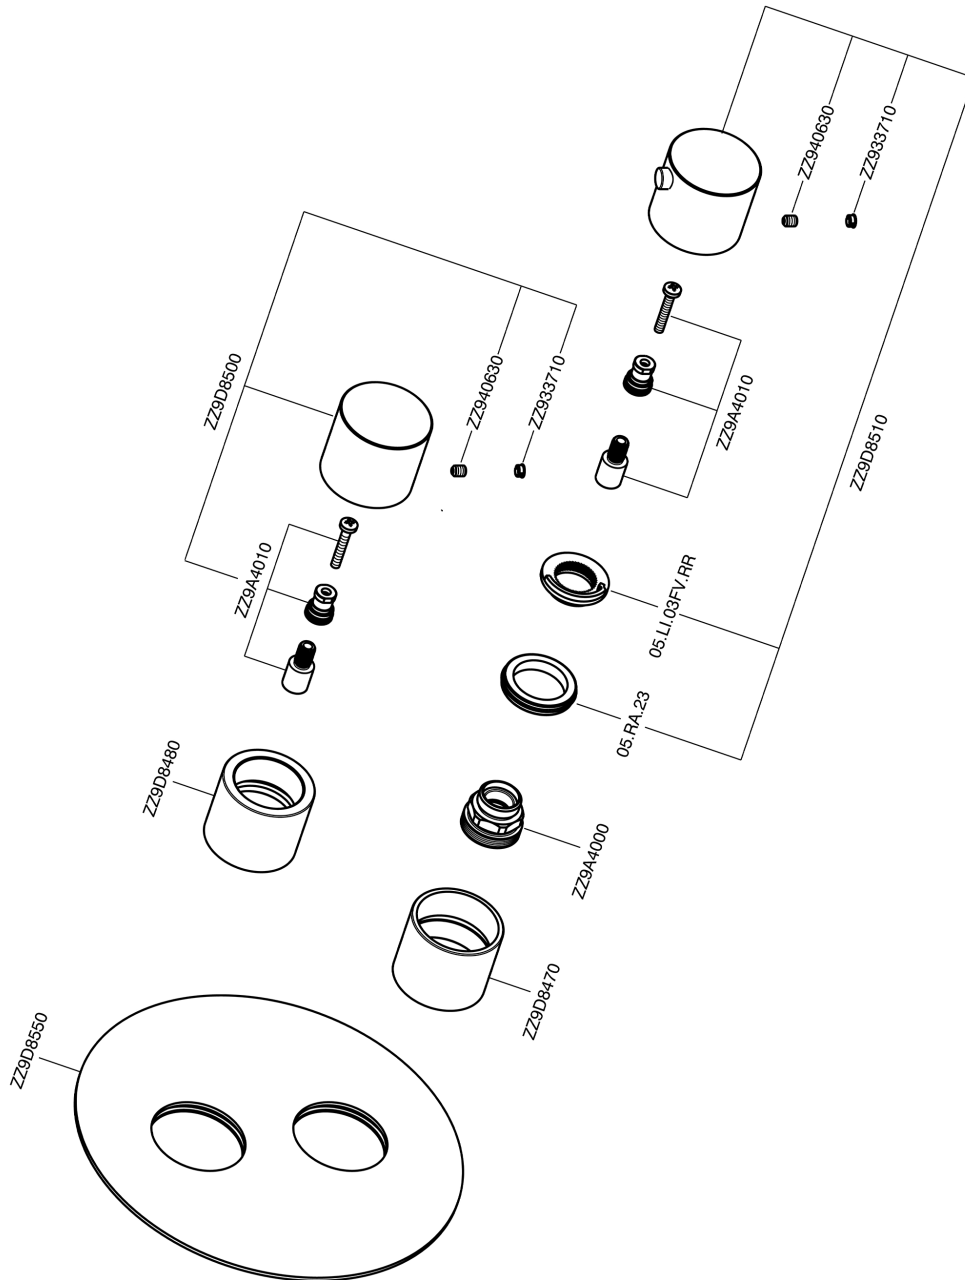

Exposed part for con.thermo.shower valve, 3-outlet SMOOTH X32_X3018200

X3018200

<https://en.cisal.it/exposed-part-for-con-thermo-shower-valve-3-outlet-smooth-x32-x3018200>

Concealed thermostatic shower valve, 3-outlets CONCEALED_ZA018201

ZA018201

<https://en.cisal.it/concealed-thermostatic-shower-valve-3-outlets-concealed-za018201>

2026-04-26