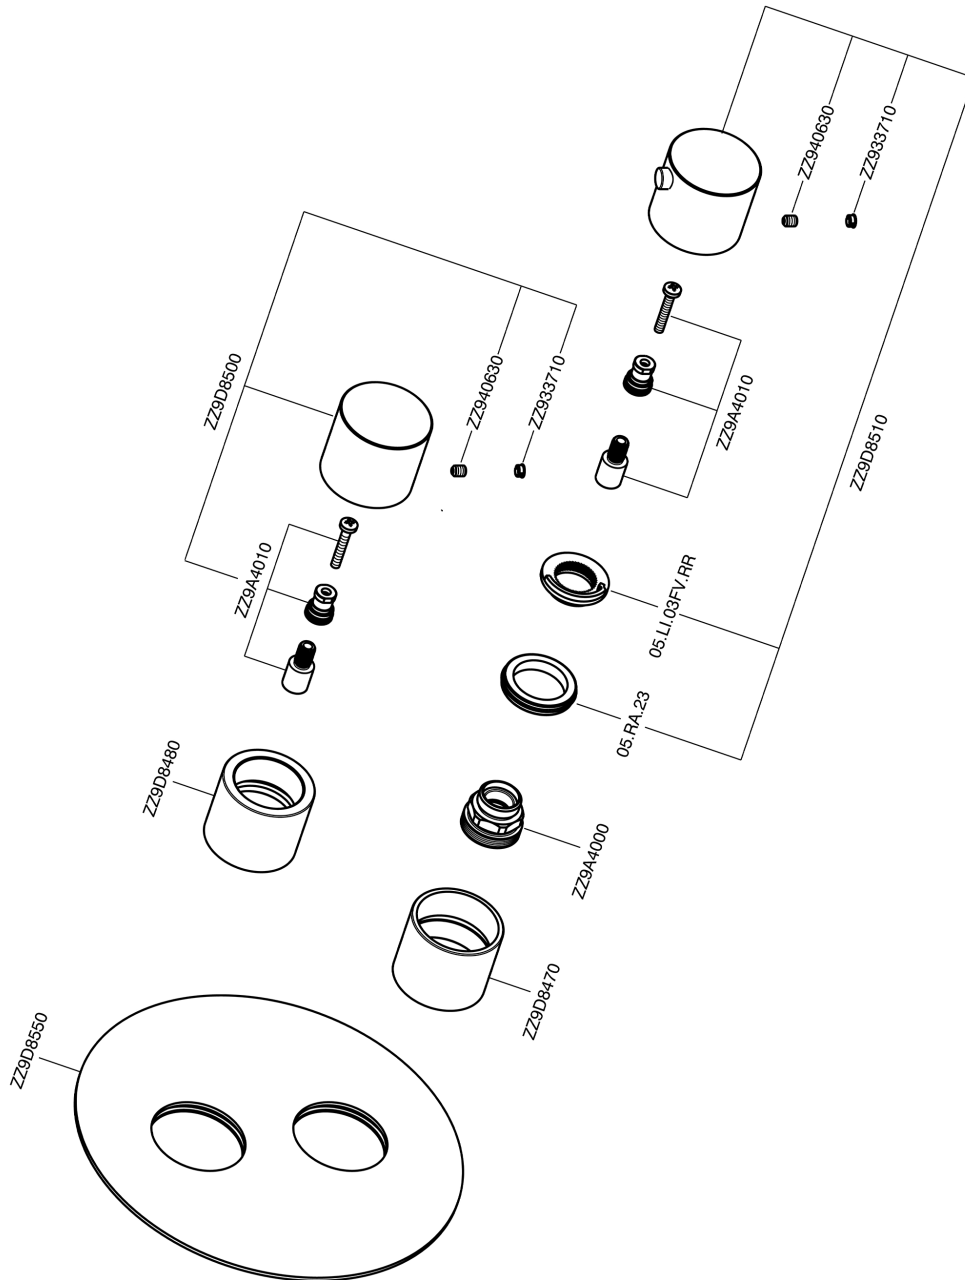

## Exposed part for con.thermo.shower valve, 3-outlet SMOOTH X32\_X3018200

X3018200

<https://en.cisal.it/exposed-part-for-con-thermo-shower-valve-3-outlet-smooth-x32-x3018200>

## Concealed thermostatic shower valve, 3-outlets CONCEALED\_ZA018201

ZA018201

<https://en.cisal.it/concealed-thermostatic-shower-valve-3-outlets-concealed-za018201>

2026-04-03