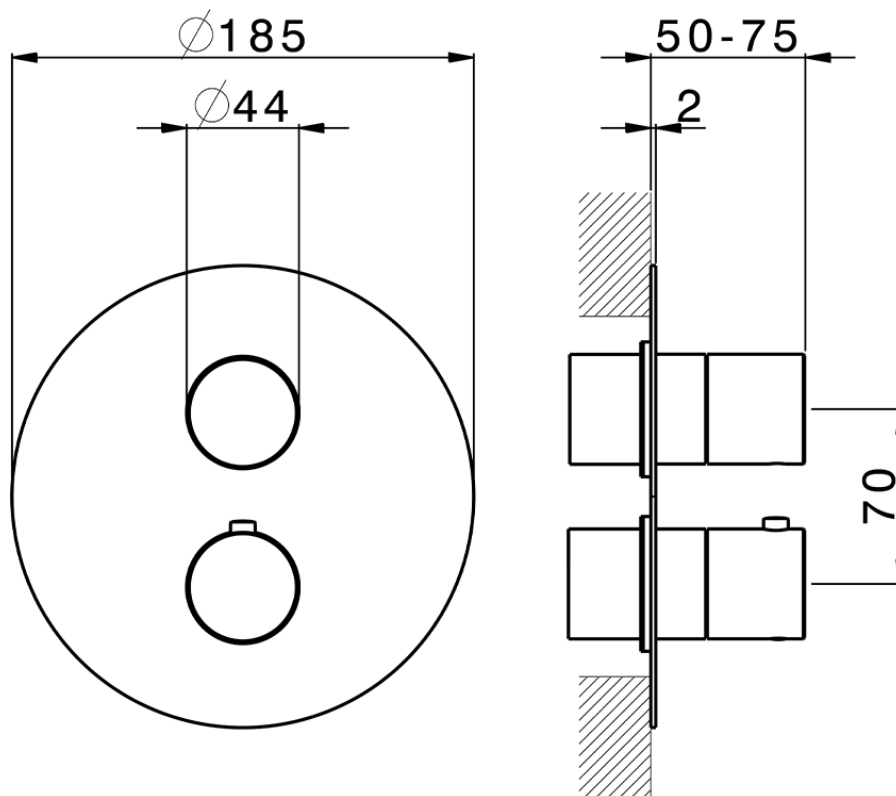

Exposed part for con.thermo.shower valve, 3-outlet SMOOTH X32_X3018200

X3018200

<https://en.cisal.it/exposed-part-for-con-thermo-shower-valve-3-outlet-smooth-x32-x3018200>

Piastra/Plate/Plaque/Platte/Placa

2-3mm: XX 25-40 YY 76-91

10 mm: XX 16-31 YY 65-80

ZA018201

<https://en.cisal.it/concealed-thermostatic-shower-valve-3-outlets-concealed-za018201>

2026-05-17