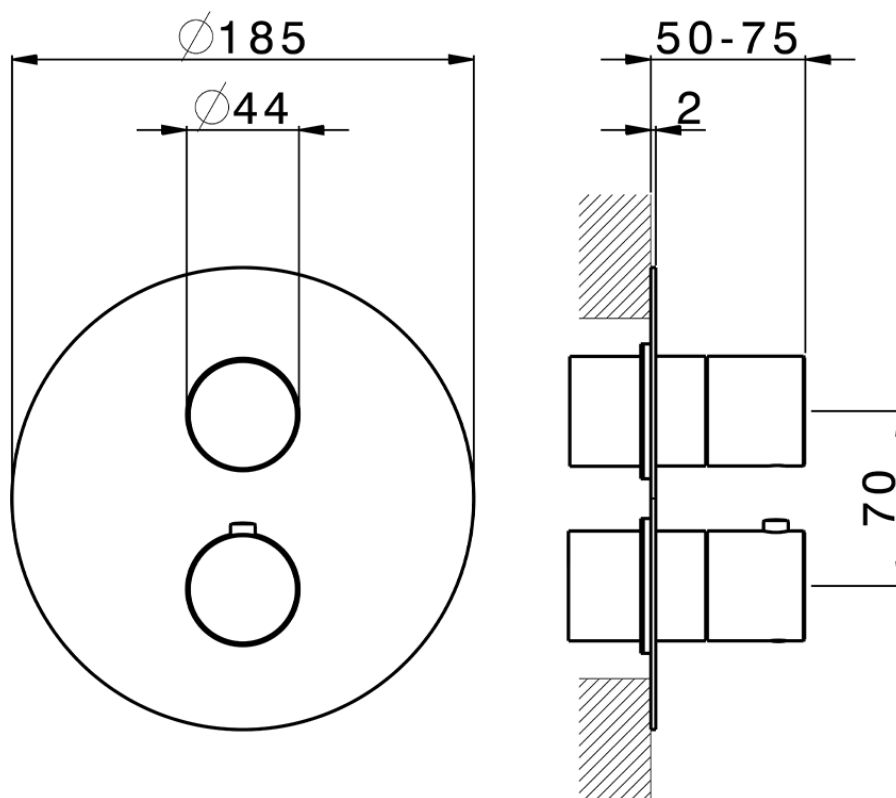

Exposed part for con.thermo.shower valve, 3-outlet SMOOTH X32_X3018200

X3018200

<https://en.cisal.it/exposed-part-for-con-thermo-shower-valve-3-outlet-smooth-x32-x3018200>

Piastra/Plate/Plaque/Platte/Placa

2-3mm: XX 25-40 YY 76-91

10 mm: XX 16-31 YY 65-80

ZA018201

<https://en.cisal.it/concealed-thermostatic-shower-valve-3-outlets-concealed-za018201>

2026-06-14