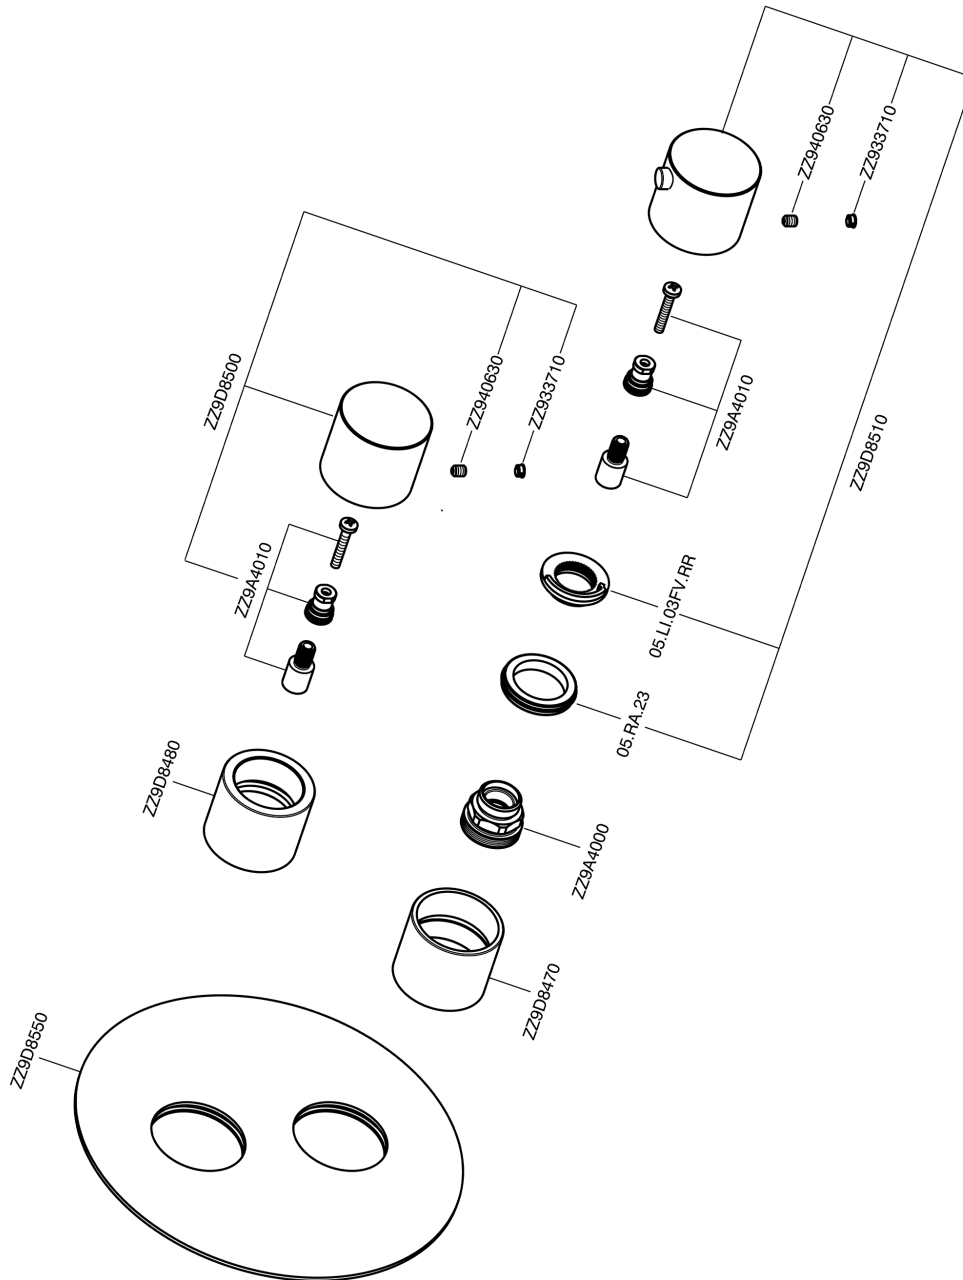

Exposed part for con.thermo.shower valve, 3-outlet SMOOTH X32_X3018200

X3018200

<https://en.cisal.it/exposed-part-for-con-thermo-shower-valve-3-outlet-smooth-x32-x3018200>

Concealed thermostatic shower valve, 3-outlets CONCEALED_ZA018201

ZA018201

<https://en.cisal.it/concealed-thermostatic-shower-valve-3-outlets-concealed-za018201>

2026-04-03