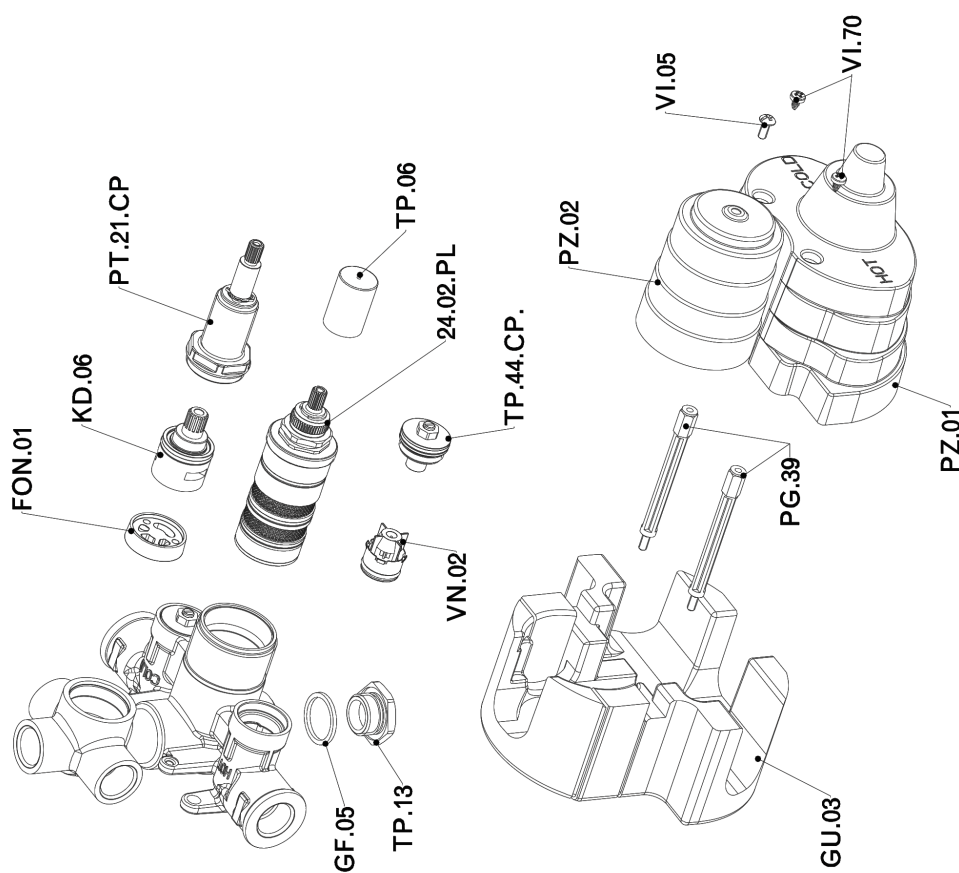

## Exposed part for con.thermo.shower valve, 3-outlet SMOOTH X32\_X3018200

X3018200

<https://en.cisal.it/exposed-part-for-con-thermo-shower-valve-3-outlet-smooth-x32-x3018200>

## Concealed thermostatic shower valve, 3-outlets CONCEALED\_ZA018201

ZA018201

<https://en.cisal.it/concealed-thermostatic-shower-valve-3-outlets-concealed-za018201>

2026-05-17