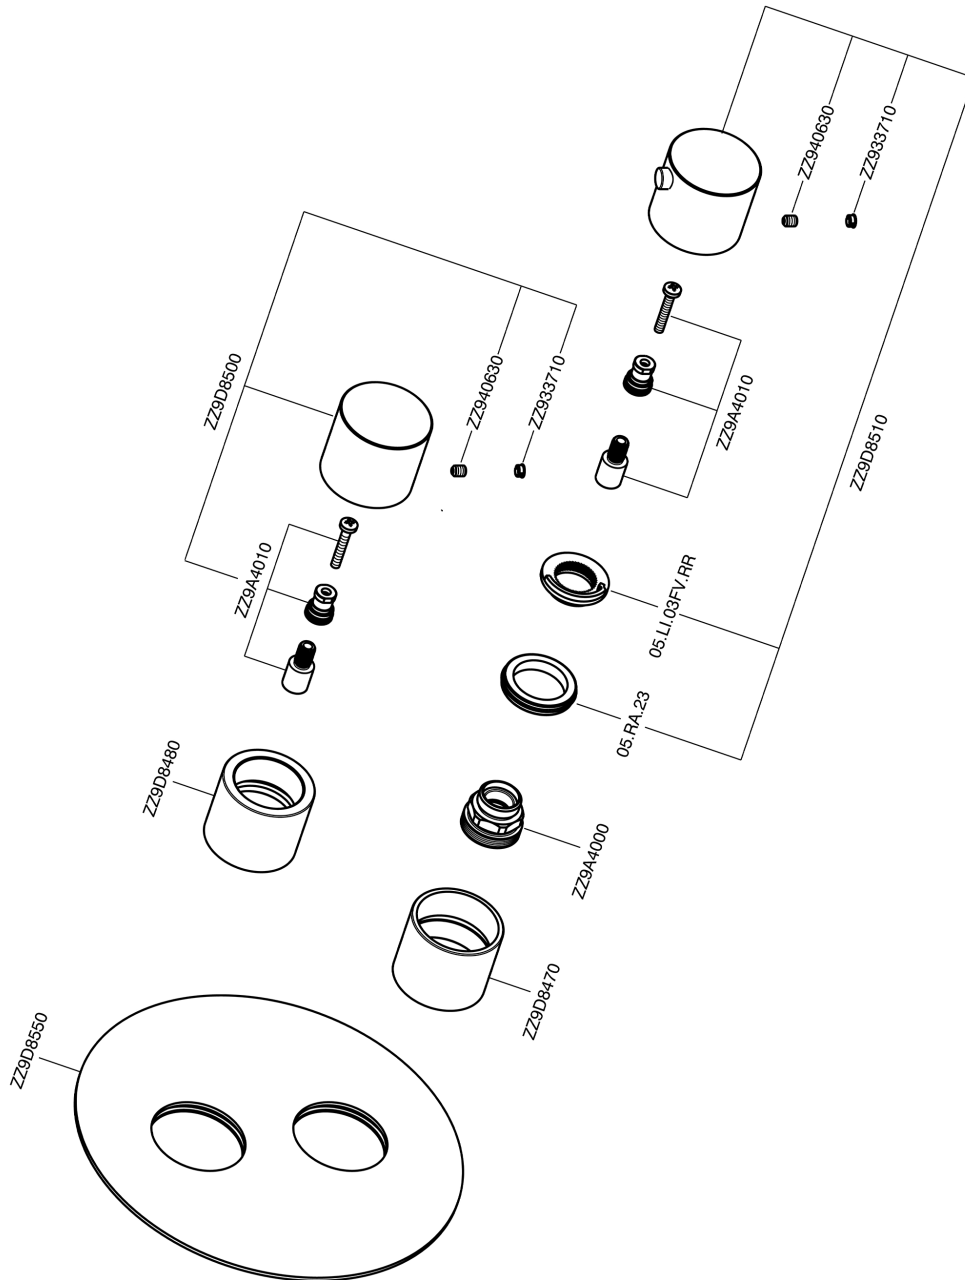

Exposed part for con.thermo.shower valve, 3-outlet SMOOTH X32_X3018200

X3018200

<https://en.cisal.it/exposed-part-for-con-thermo-shower-valve-3-outlet-smooth-x32-x3018200>

Concealed thermostatic shower valve, 3-outlets CONCEALED_ZA018201

ZA018201

<https://en.cisal.it/concealed-thermostatic-shower-valve-3-outlets-concealed-za018201>

2026-06-08