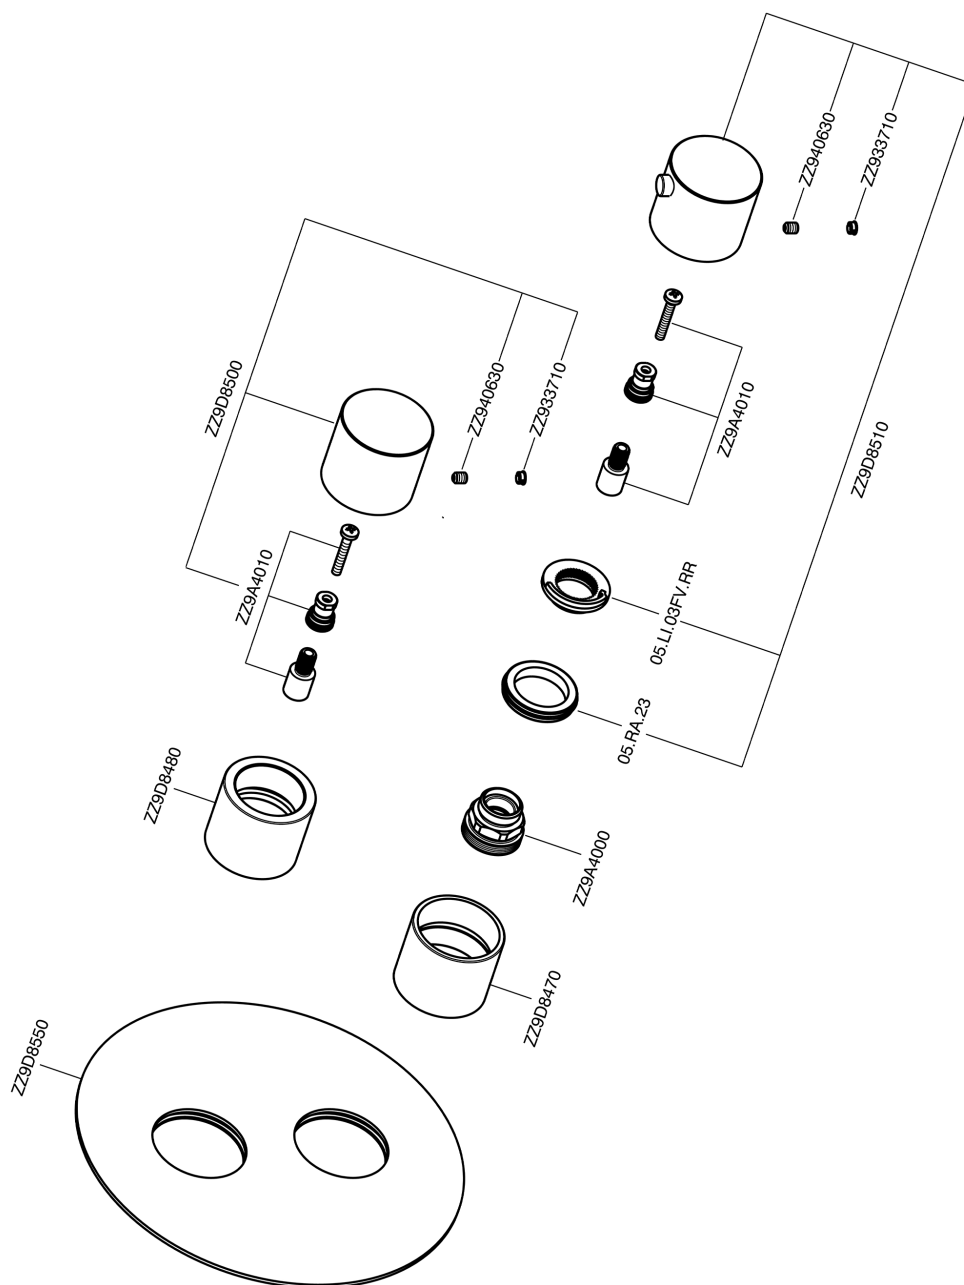

## Exposed part for con.thermo.shower valve, 3-outlet SMOOTH X32\_X3018200

X3018200

<https://en.cisal.it/exposed-part-for-con-thermo-shower-valve-3-outlet-smooth-x32-x3018200>

## Concealed thermostatic shower valve, 3-outlets CONCEALED\_ZA018201

ZA018201

<https://en.cisal.it/concealed-thermostatic-shower-valve-3-outlets-concealed-za018201>

2026-05-17