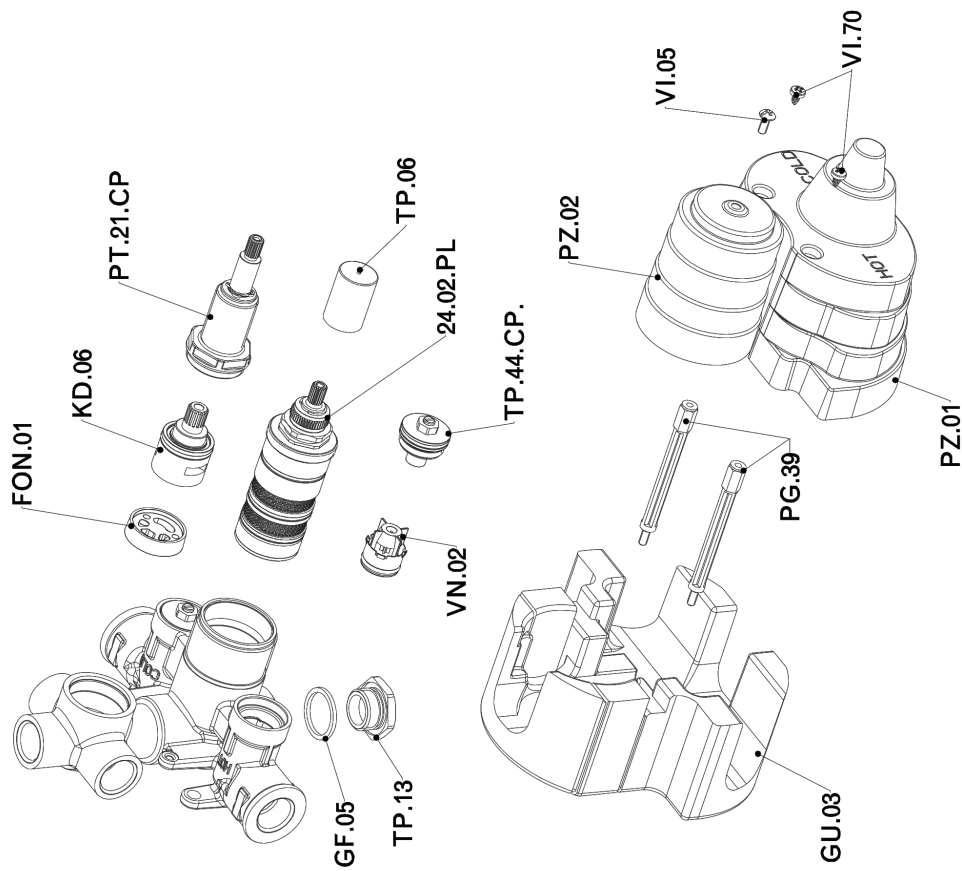

Exposed part for con.thermo.shower valve, 3-outlet SMOOTH X32_X3018200

X3018200

<https://en.cisal.it/exposed-part-for-con-thermo-shower-valve-3-outlet-smooth-x32-x3018200>

Concealed thermostatic shower valve, 3-outlets CONCEALED_ZA018201

ZA018201

<https://en.cisal.it/concealed-thermostatic-shower-valve-3-outlets-concealed-za018201>

2026-06-30