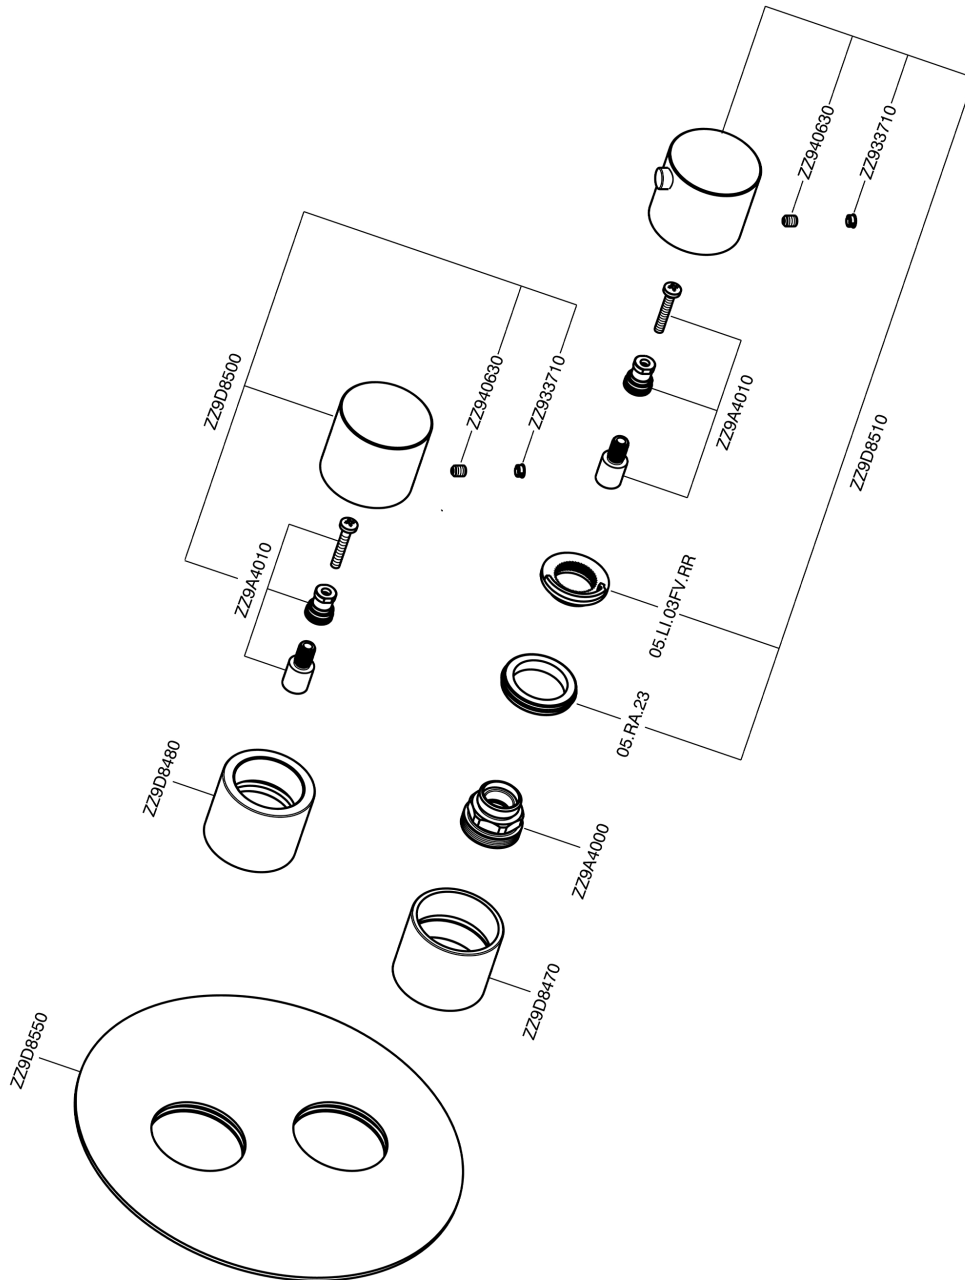

Exposed part for con.thermo.shower valve, 3-outlet SMOOTH X32_X3018200

X3018200

<https://en.cisal.it/exposed-part-for-con-thermo-shower-valve-3-outlet-smooth-x32-x3018200>

Concealed thermostatic shower valve, 3-outlets CONCEALED_ZA018201

ZA018201

<https://en.cisal.it/concealed-thermostatic-shower-valve-3-outlets-concealed-za018201>

2026-06-30