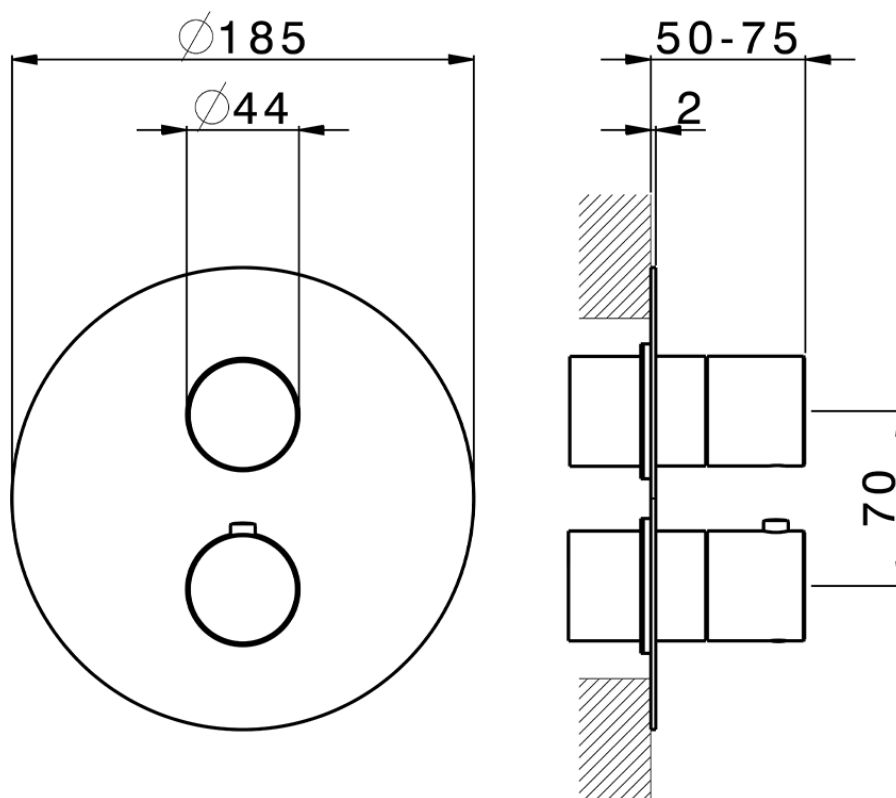

Exposed part for con.thermo.shower valve, 3-outlet SMOOTH X32_X3018200

X3018200

<https://en.cisal.it/exposed-part-for-con-thermo-shower-valve-3-outlet-smooth-x32-x3018200>

Piastra/Plate/Plaque/Platte/Placa

2-3mm: XX 25-40 YY 76-91

10 mm: XX 16-31 YY 65-80

ZA018201

<https://en.cisal.it/concealed-thermostatic-shower-valve-3-outlets-concealed-za018201>

2026-04-03