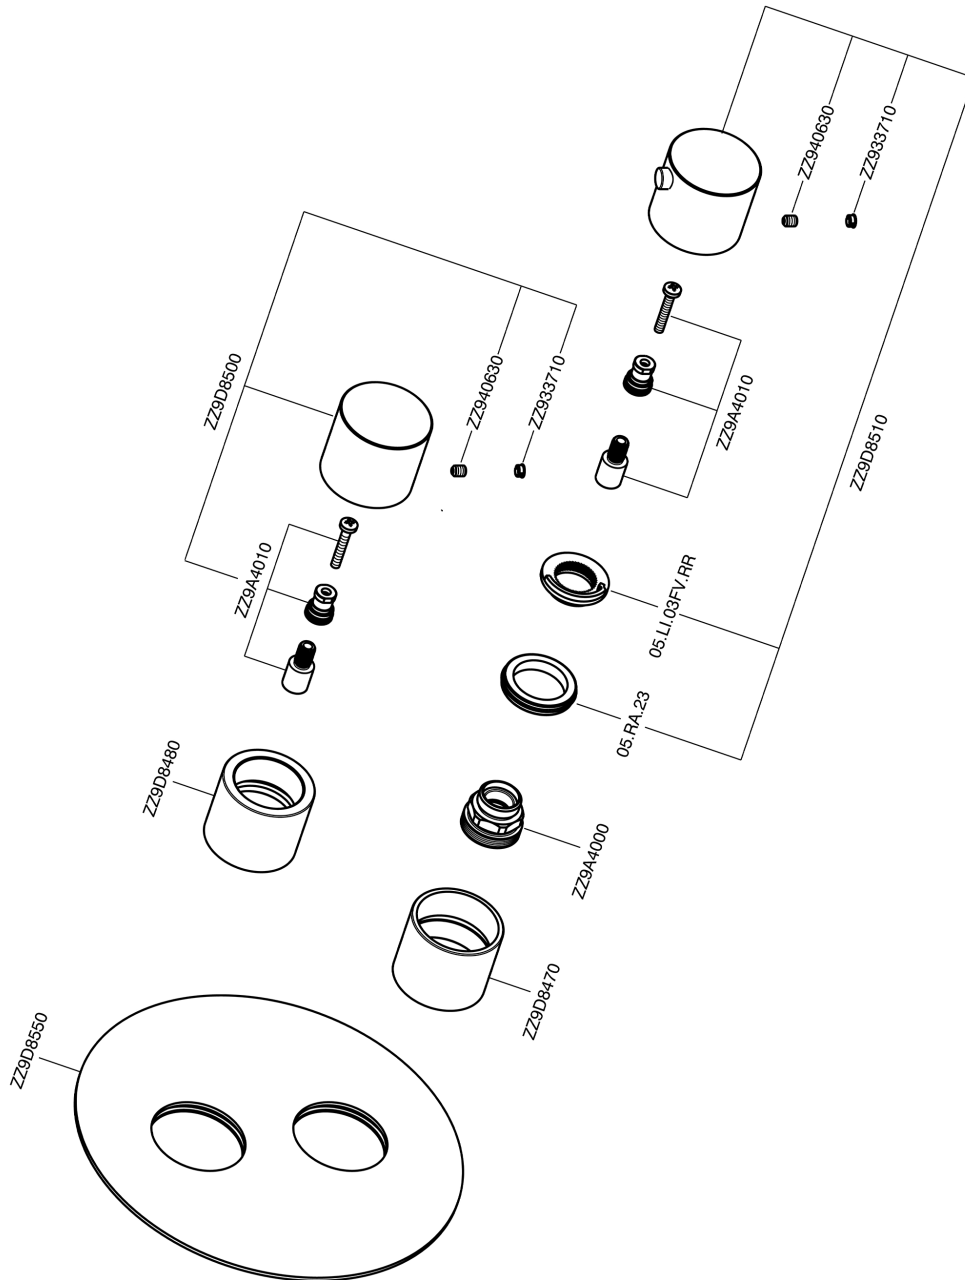

Exposed part for con.thermo.shower valve, 3-outlet SMOOTH X32_X3018200

X3018200

<https://en.cisal.it/exposed-part-for-con-thermo-shower-valve-3-outlet-smooth-x32-x3018200>

Concealed thermostatic shower valve, 3-outlets CONCEALED_ZA018201

ZA018201

<https://en.cisal.it/concealed-thermostatic-shower-valve-3-outlets-concealed-za018201>

2026-06-13