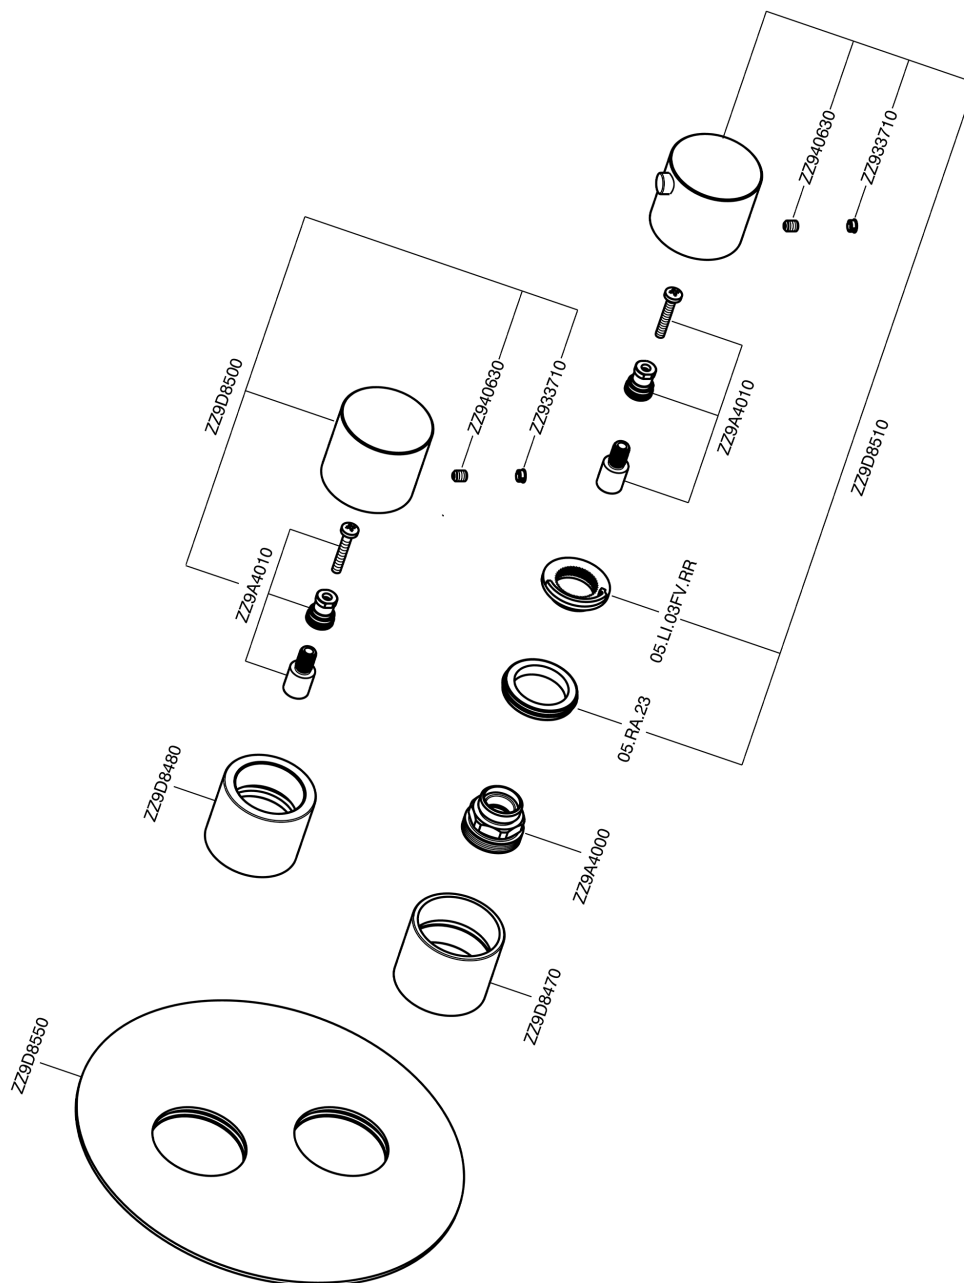

## Exposed part for con.thermo.shower valve, 3-outlet SMOOTH X32\_X3018200

X3018200

<https://en.cisal.it/exposed-part-for-con-thermo-shower-valve-3-outlet-smooth-x32-x3018200>

## Concealed thermostatic shower valve, 3-outlets CONCEALED\_ZA018201

ZA018201

<https://en.cisal.it/concealed-thermostatic-shower-valve-3-outlets-concealed-za018201>

2026-04-26