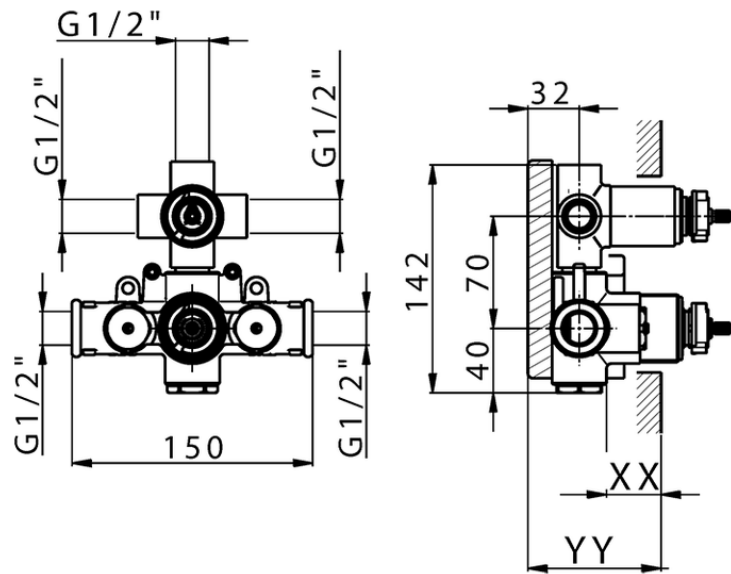

Exposed part for con.thermo.shower valve, 3-outlet SMOOTH X32_X3018200

X3018200

<https://en.cisal.it/exposed-part-for-con-thermo-shower-valve-3-outlet-smooth-x32-x3018200>

Piastra/Plate/Plaque/Platte/Placa

2-3mm: XX 25-40 YY 76-91

10 mm: XX 16-31 YY 65-80

ZA018201

<https://en.cisal.it/concealed-thermostatic-shower-valve-3-outlets-concealed-za018201>

2026-04-26