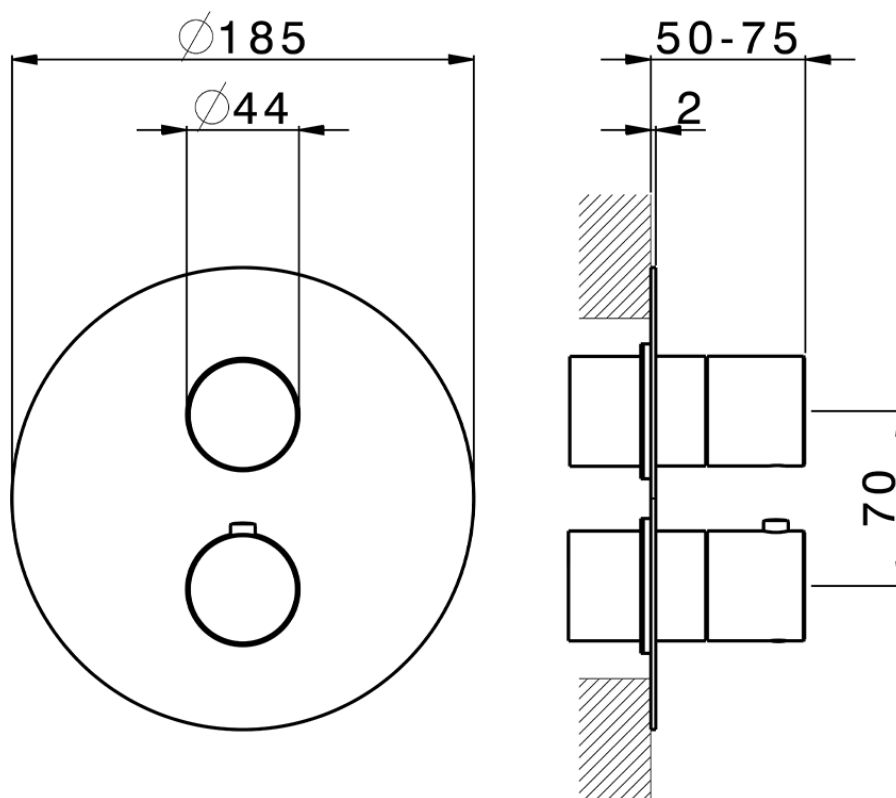

Exposed part for con.thermo.shower valve, 3-outlet SMOOTH X32_X3018200

X3018200

<https://en.cisal.it/exposed-part-for-con-thermo-shower-valve-3-outlet-smooth-x32-x3018200>

Piastra/Plate/Plaque/Platte/Placa

2-3mm: XX 25-40 YY 76-91

10 mm: XX 16-31 YY 65-80

ZA018201

<https://en.cisal.it/concealed-thermostatic-shower-valve-3-outlets-concealed-za018201>

2026-04-26