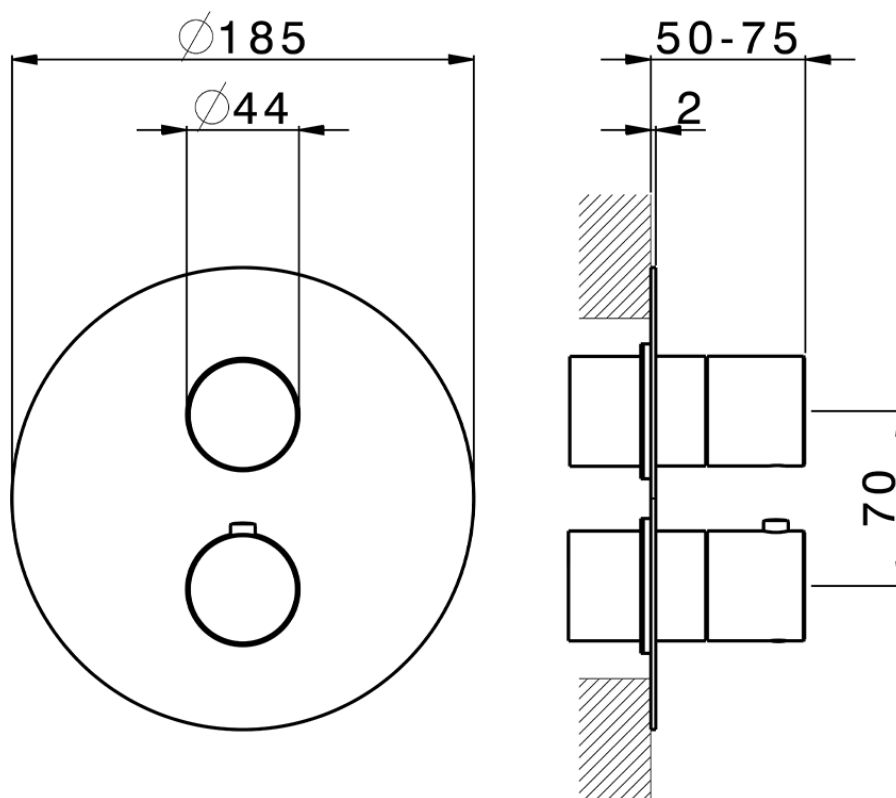

## Exposed part for con.thermo.shower valve, 3-outlet SMOOTH X32\_X3018200

X3018200

<https://en.cisal.it/exposed-part-for-con-thermo-shower-valve-3-outlet-smooth-x32-x3018200>

Piastra/Plate/Plaque/Platte/Placa

2-3mm: XX 25-40 YY 76-91

10 mm: XX 16-31 YY 65-80

ZA018201

<https://en.cisal.it/concealed-thermostatic-shower-valve-3-outlets-concealed-za018201>

2026-05-17