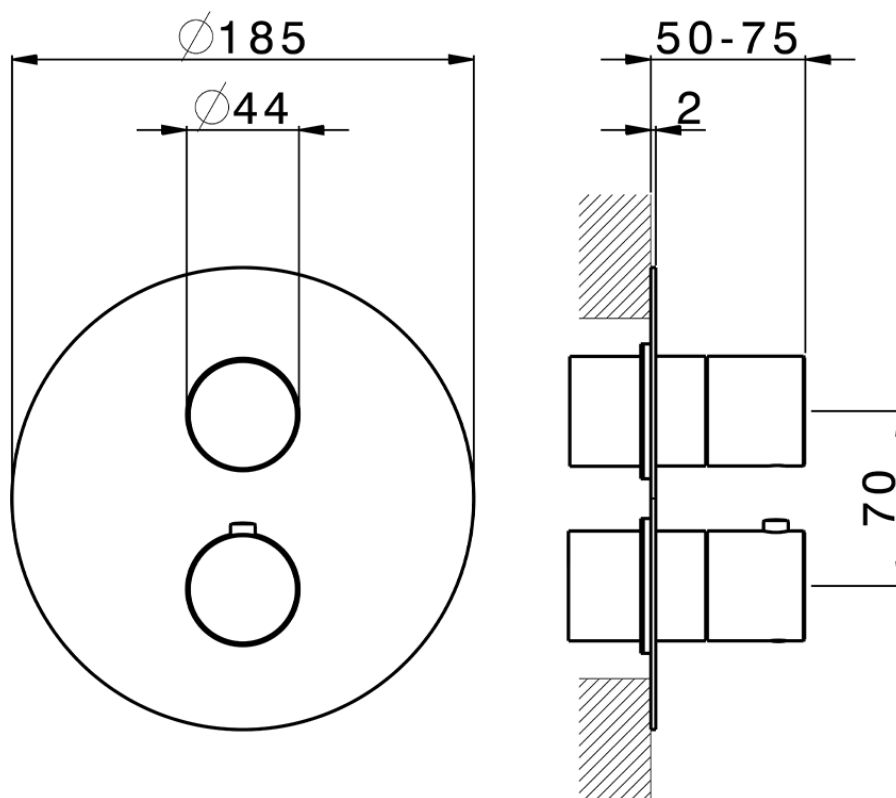

Exposed part for con.thermo.shower valve, 3-outlet SMOOTH X32_X3018200

X3018200

<https://en.cisal.it/exposed-part-for-con-thermo-shower-valve-3-outlet-smooth-x32-x3018200>

Piastra/Plate/Plaque/Platte/Placa

2-3mm: XX 25-40 YY 76-91

10 mm: XX 16-31 YY 65-80

ZA018201

<https://en.cisal.it/concealed-thermostatic-shower-valve-3-outlets-concealed-za018201>

2026-06-13