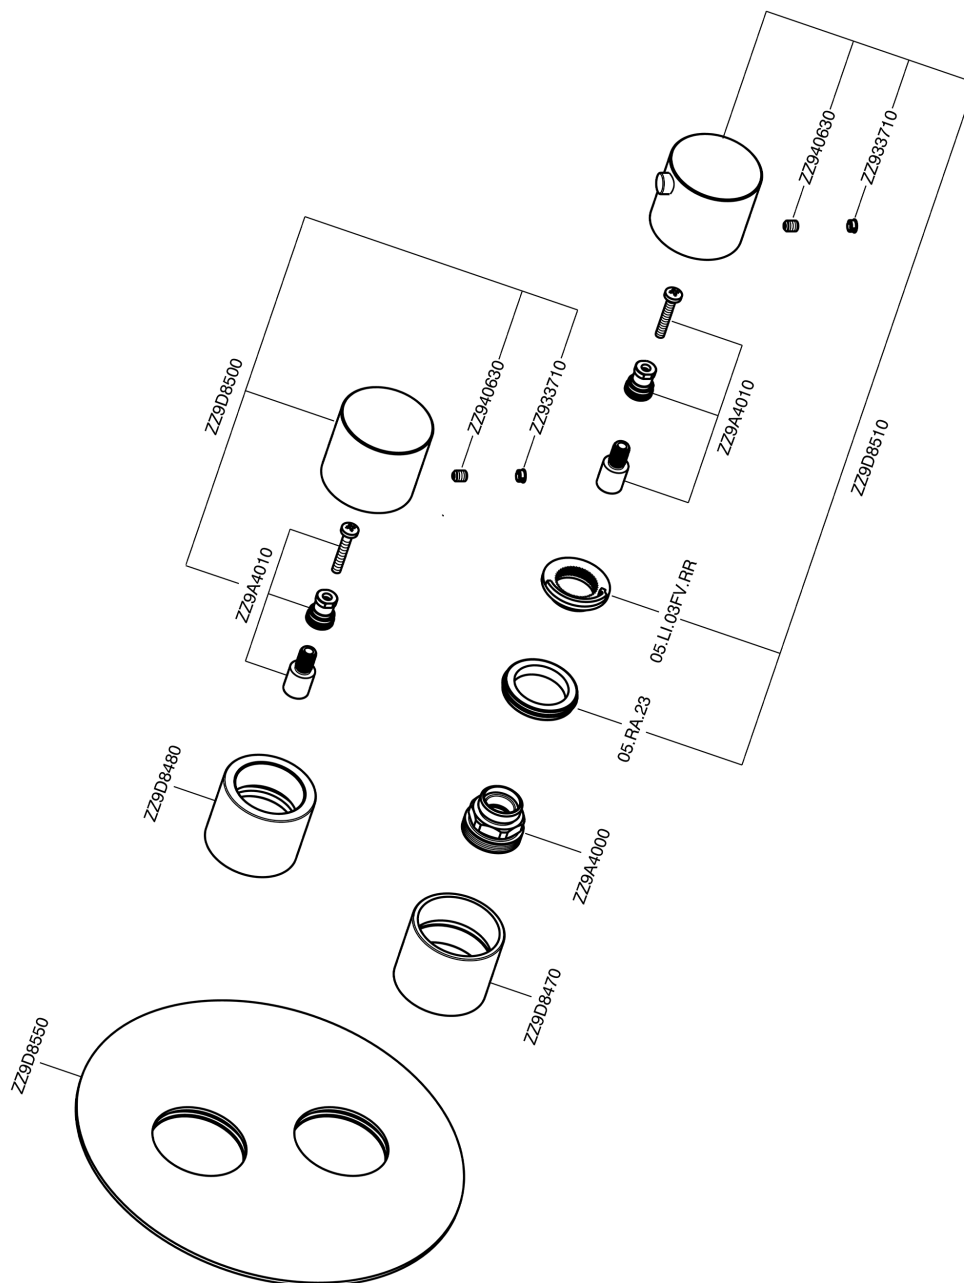

Exposed part for con.thermo.shower valve, 3-outlet SMOOTH X32_X3018200

X3018200

<https://en.cisal.it/exposed-part-for-con-thermo-shower-valve-3-outlet-smooth-x32-x3018200>

Concealed thermostatic shower valve, 3-outlets CONCEALED_ZA018201

ZA018201

<https://en.cisal.it/concealed-thermostatic-shower-valve-3-outlets-concealed-za018201>

2026-04-25