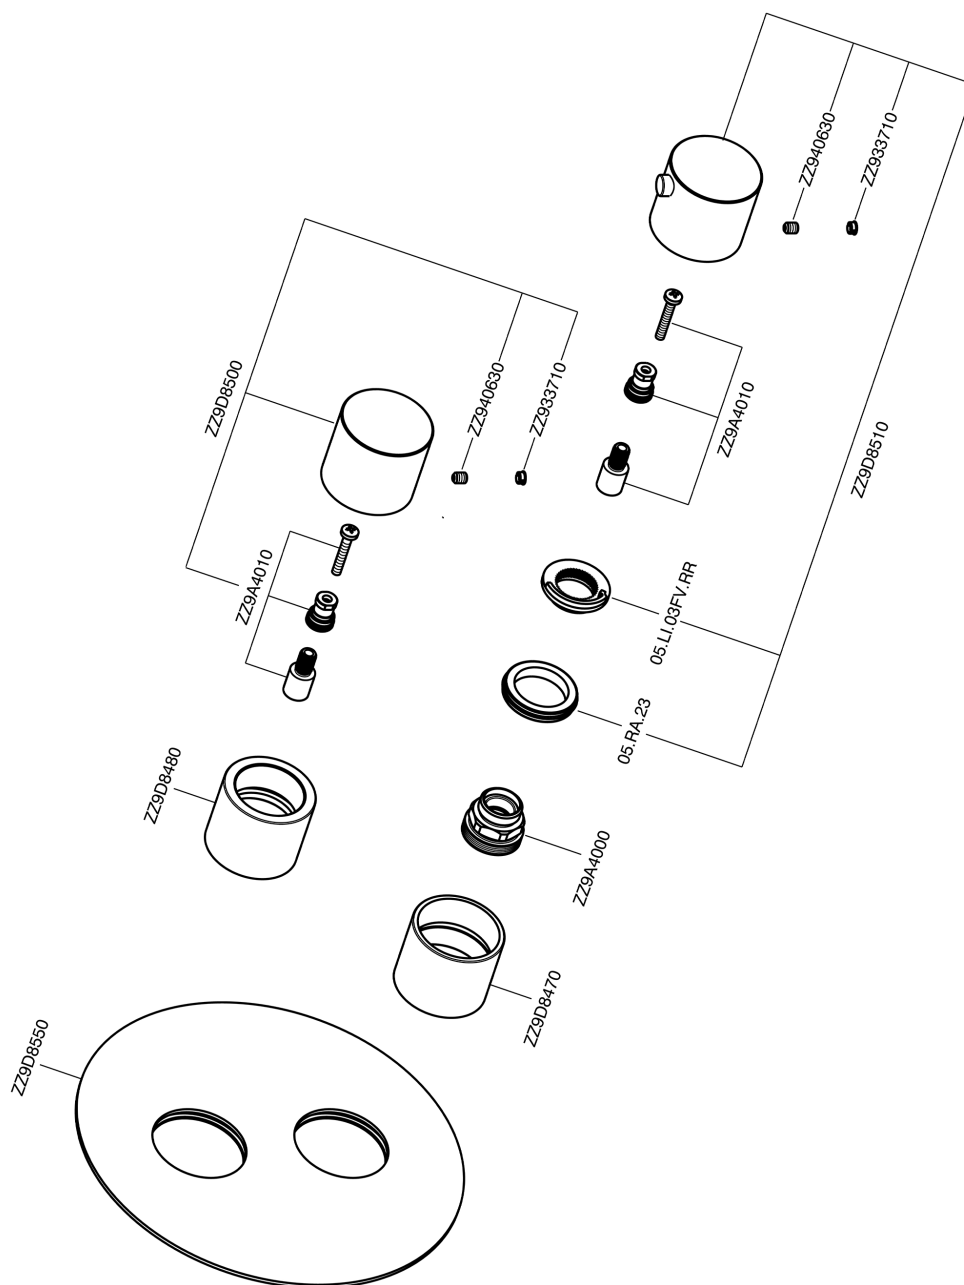

Exposed part for con.thermo.shower valve, 3-outlet SMOOTH X32_X3018200

X3018200

<https://en.cisal.it/exposed-part-for-con-thermo-shower-valve-3-outlet-smooth-x32-x3018200>

Concealed thermostatic shower valve, 3-outlets CONCEALED_ZA018201

ZA018201

<https://en.cisal.it/concealed-thermostatic-shower-valve-3-outlets-concealed-za018201>

2026-06-29