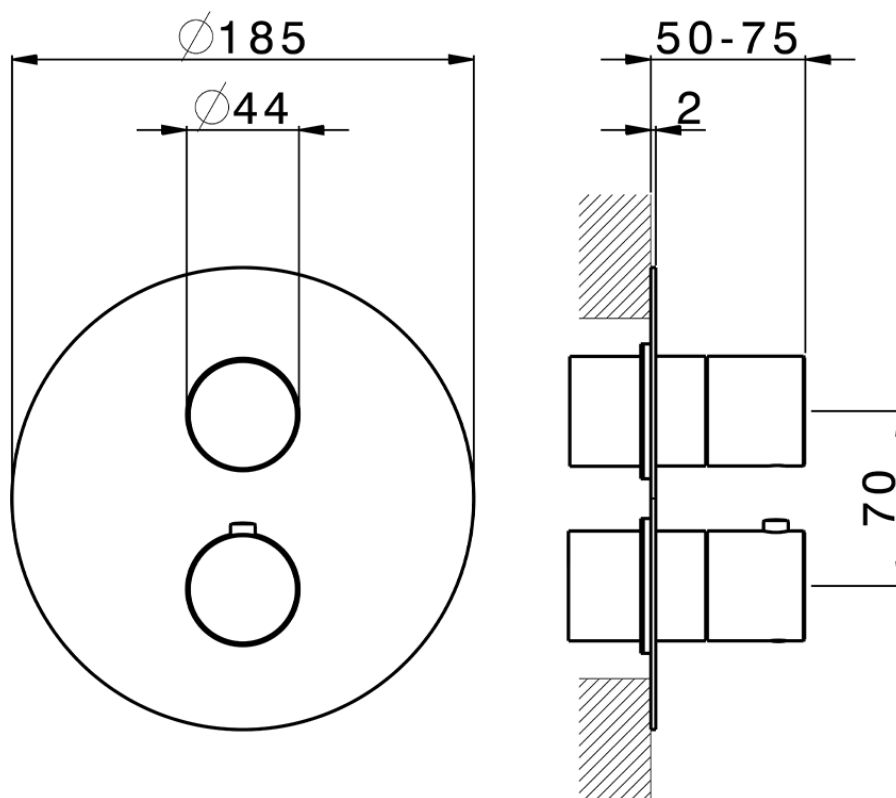

Exposed part for con.thermo.shower valve, 3-outlet SMOOTH X32_X3018200

X3018200

<https://en.cisal.it/exposed-part-for-con-thermo-shower-valve-3-outlet-smooth-x32-x3018200>

Piastra/Plate/Plaque/Platte/Placa

2-3mm: XX 25-40 YY 76-91

10 mm: XX 16-31 YY 65-80

ZA018201

<https://en.cisal.it/concealed-thermostatic-shower-valve-3-outlets-concealed-za018201>

2026-04-25