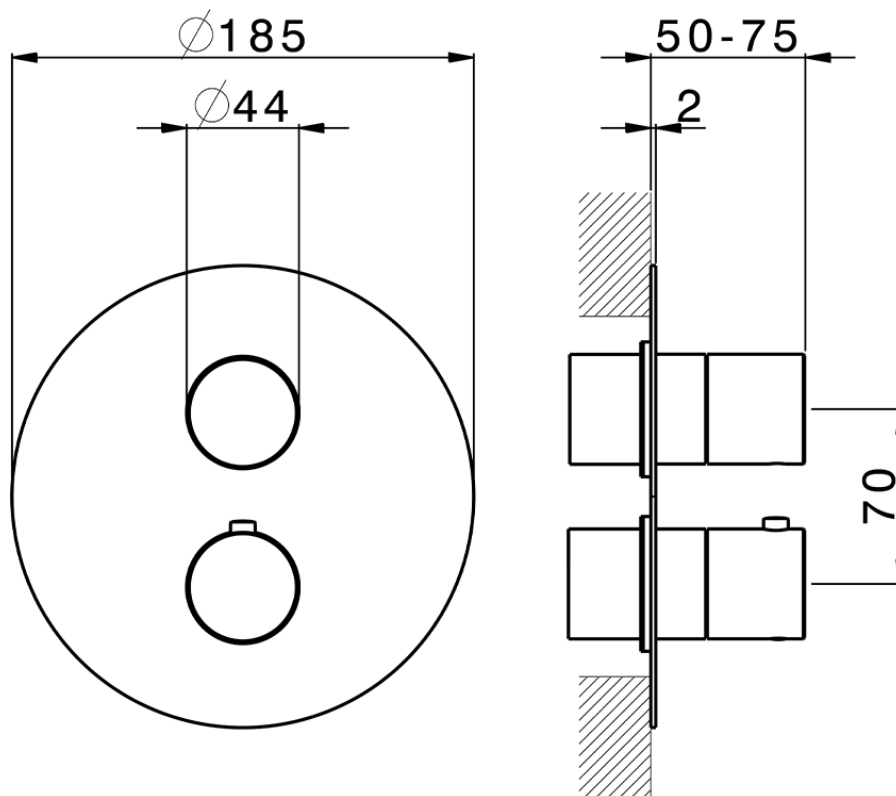

Exposed part for con.thermo.shower valve, 3-outlet SMOOTH X32_X3018200

X3018200

<https://en.cisal.it/exposed-part-for-con-thermo-shower-valve-3-outlet-smooth-x32-x3018200>

Piastra/Plate/Plaque/Platte/Placa

2-3mm: XX 25-40 YY 76-91

10 mm: XX 16-31 YY 65-80

ZA018201

<https://en.cisal.it/concealed-thermostatic-shower-valve-3-outlets-concealed-za018201>

2026-06-10