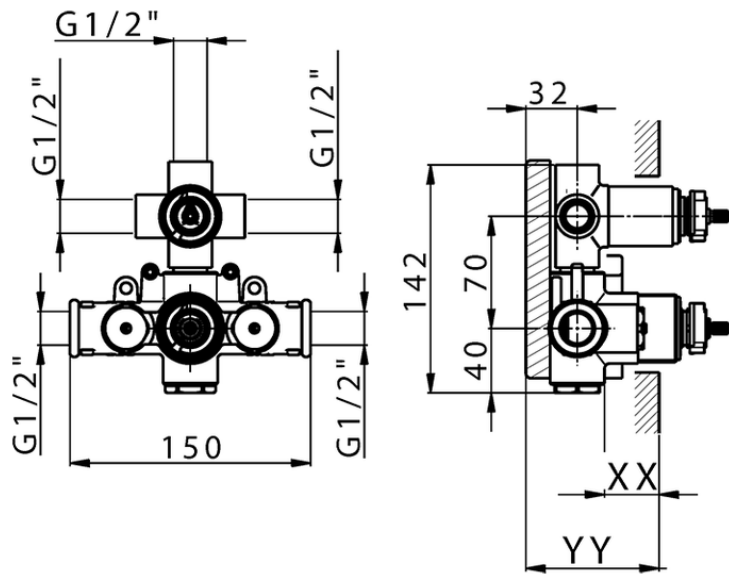

Exposed part for con.thermo.shower valve, 3-outlet SMOOTH X32_X3018200

X3018200

<https://en.cisal.it/exposed-part-for-con-thermo-shower-valve-3-outlet-smooth-x32-x3018200>

Piastra/Plate/Plaque/Platte/Placa

2-3mm: XX 25-40 YY 76-91

10 mm: XX 16-31 YY 65-80

ZA018201

<https://en.cisal.it/concealed-thermostatic-shower-valve-3-outlets-concealed-za018201>

2026-06-10