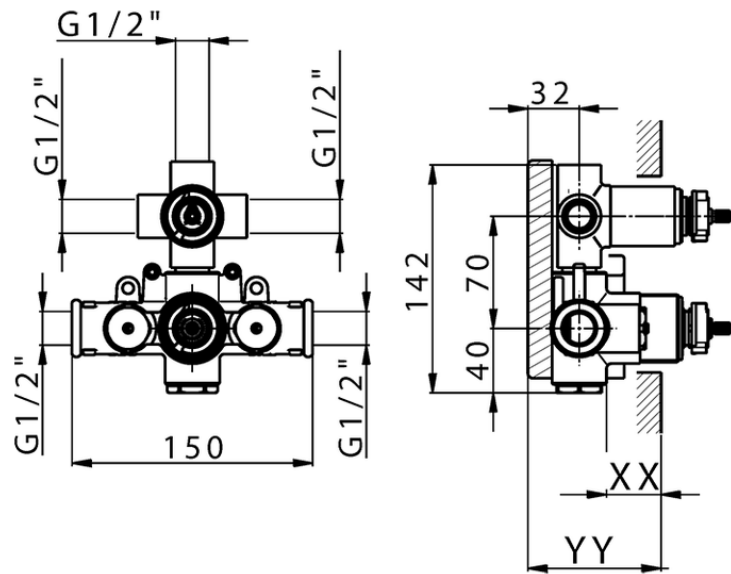

Exposed part for con.thermo.shower valve, 3-outlet SMOOTH X32_X3018200

X3018200

<https://en.cisal.it/exposed-part-for-con-thermo-shower-valve-3-outlet-smooth-x32-x3018200>

Piastra/Plate/Plaque/Platte/Placa

2-3mm: XX 25-40 YY 76-91

10 mm: XX 16-31 YY 65-80

ZA018201

<https://en.cisal.it/concealed-thermostatic-shower-valve-3-outlets-concealed-za018201>

2026-04-25