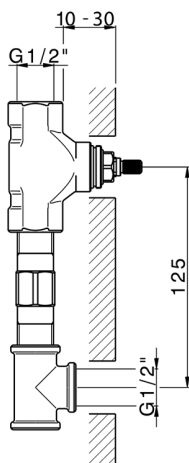

Concealed washbasin mixer CONCEALED_ZA033511

MODEL **ZA033511**

Concealed washbasin mixer, right headvalve - left headvalve

AVAILABLE FINISHINGS

04 04 Without finishing

CHARACTERISTICS

Concealed **1**

2024-11-23