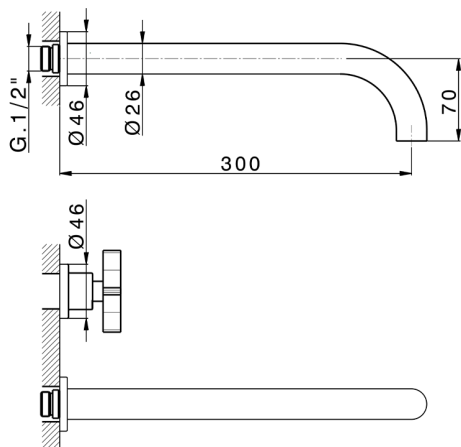

Exposed part for concealed washbasin mixer GRACE_GS013512

MODEL **GS013512**

Exposed part for concealed washbasin mixer, without concealed part, for item ZA033511

AVAILABLE FINISHINGS

-  **21** 21 Chrome
-  **2F** 2F Brushed Nickel
-  **2W** 2W Brushed Gold
-  **5H** 5H Dark Brass Brushed
-  **5L** 5L Brushed Black Titanium
-  **6T** 6T Chrome/Matt Black

CHARACTERISTICS

Installation **Concealed**

Required concealed parts **ZA033511**

Concealed washbasin mixer CONCEALED_ZA033511

MODEL **ZA033511**

Concealed washbasin mixer, right headvalve - left headvalve

AVAILABLE FINISHINGS