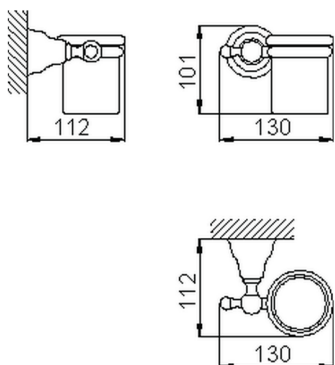

Glass holder ARCANA COMPONENTS_AR090500

MODEL **AR090500**

Glass holder, wall mounted glass holder

AVAILABLE FINISHINGS

-  **21** 21 Chrome
-  **24** 24 Gold
-  **26** 26 Old Copper
-  **27** 27 Old Bronze
-  **2A** 2A Satin Brushed Nickel
-  **74** 74 Chrome/Gold