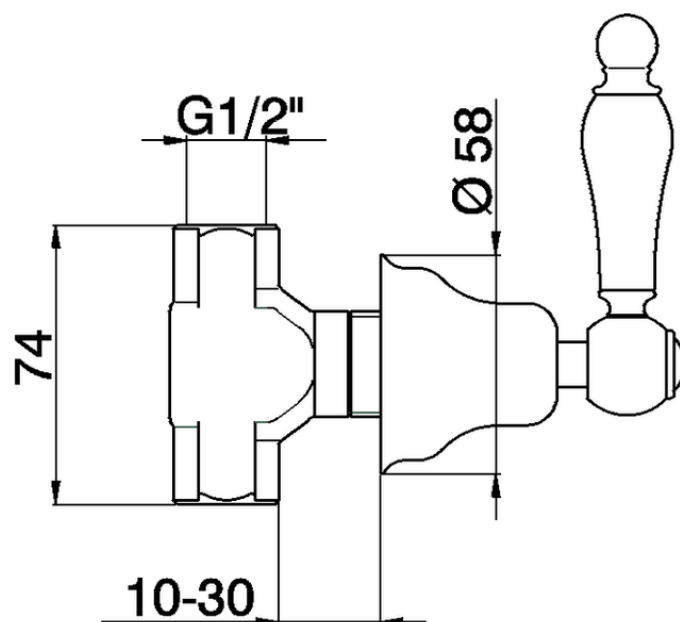

Concealed stop valve ARCANA TOSCANA_TS000312

TS000312

<https://en.cisal.it/concealed-stop-valve-arcana-toscana-ts000312>

2025-12-14