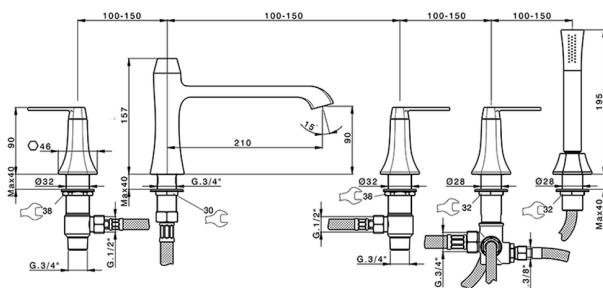

CHARACTERISTICS