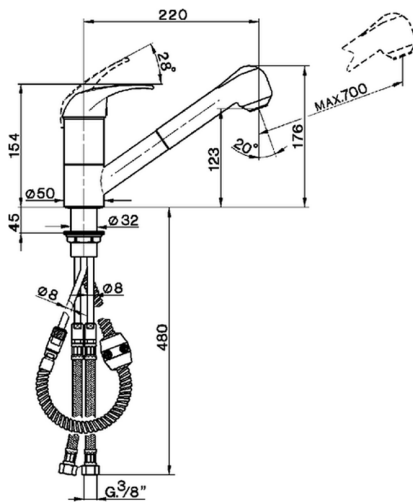

Single lever sink mixer with extrac.shower KITCHEN_MA002570

MODEL **MA002570**

Single lever sink mixer with extrac.shower,swivel spout,2 sprays handshower,150 cm Brass Flexible Hose

AVAILABLE FINISHINGS

CHARACTERISTICS

Cartridge Spare Parts **ZZ92909000**

43 mm Cartridge

2024-12-22