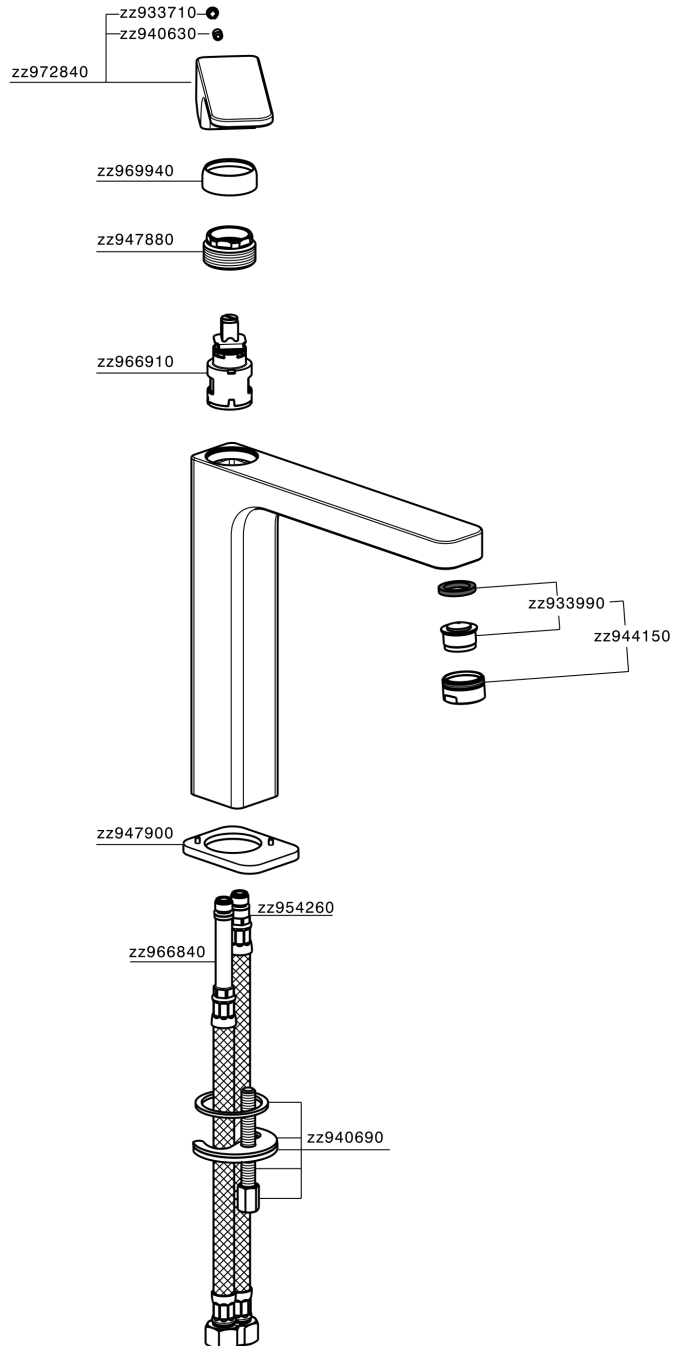

S.L. basin mixer- tall version - EnergySave CUBIC_CU003545

CU003545

<https://en.cisal.it/s-l-basin-mixer-tall-version-energysave-cubic-cu003545>

2024-12-22