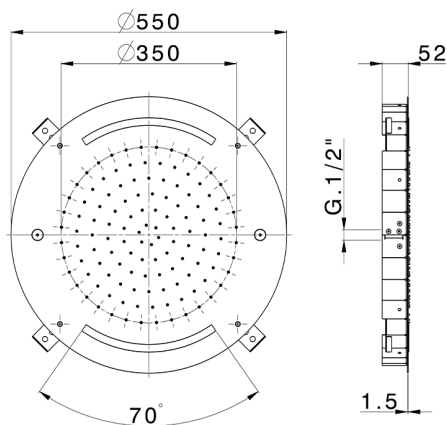

Ø 550 mm Chromotherapy Ceiling showerhead ZEN SHOWER_ZS0C0045

MODEL **ZS0C0045**

Ø 550 mm Chromotherapy Ceiling showerhead, rain, spraying and chromotherapy functions, built-in control included, Stainless Steel AISI 304

AVAILABLE FINISHINGS

- **D1** D1 Brushed Inox
- **40** 40 Matt Black
- **4Q** 4Q Matt White
- **5G** 5G Rose Gold
- **D2** D2 Polished Inox

CHARACTERISTICS

2026-06-13