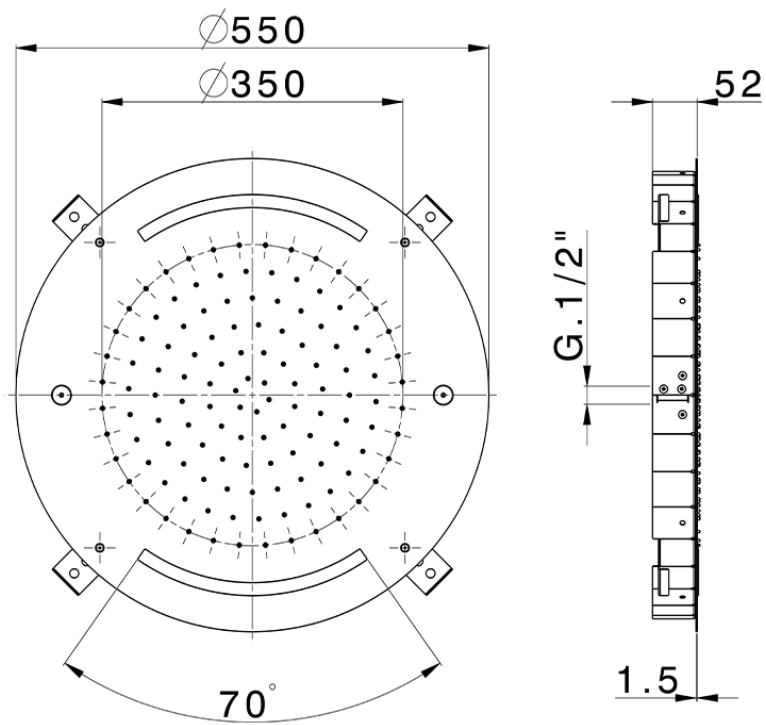

**Ø 550 mm Chromotherapy Ceiling showerhead ZEN SHOWER\_ZS0C0045**

ZS0C0045

<https://en.cisal.it/o-550-mm-chromotherapy-ceiling-showerhead-zen-shower-zs0c0045>

2026-06-14