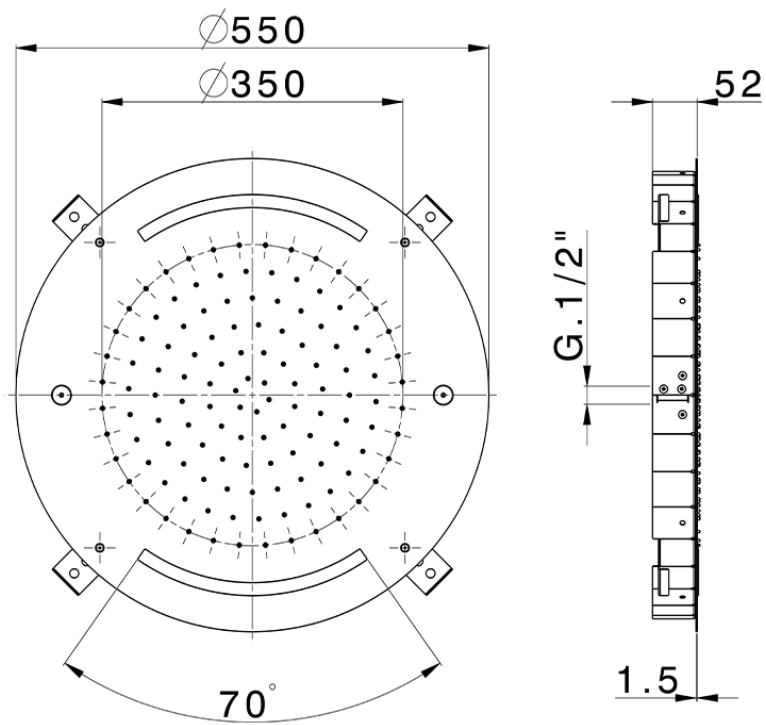

Ø 550 mm Chromotherapy Ceiling showerhead ZEN SHOWER_ZS0C0045

ZS0C0045

<https://en.cisal.it/o-550-mm-chromotherapy-ceiling-showerhead-zen-shower-zs0c0045>

2026-04-28