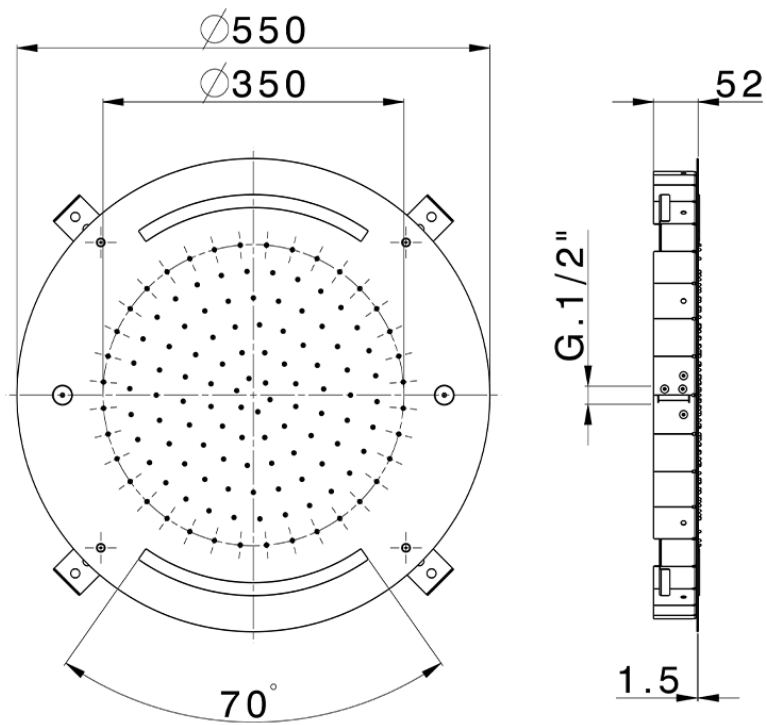

Ø 550 mm Chromotherapy Ceiling showerhead ZEN SHOWER_ZS0C0045

ZS0C0045

<https://en.cisal.it/o-550-mm-chromotherapy-ceiling-showerhead-zen-shower-zs0c0045>

2026-06-13