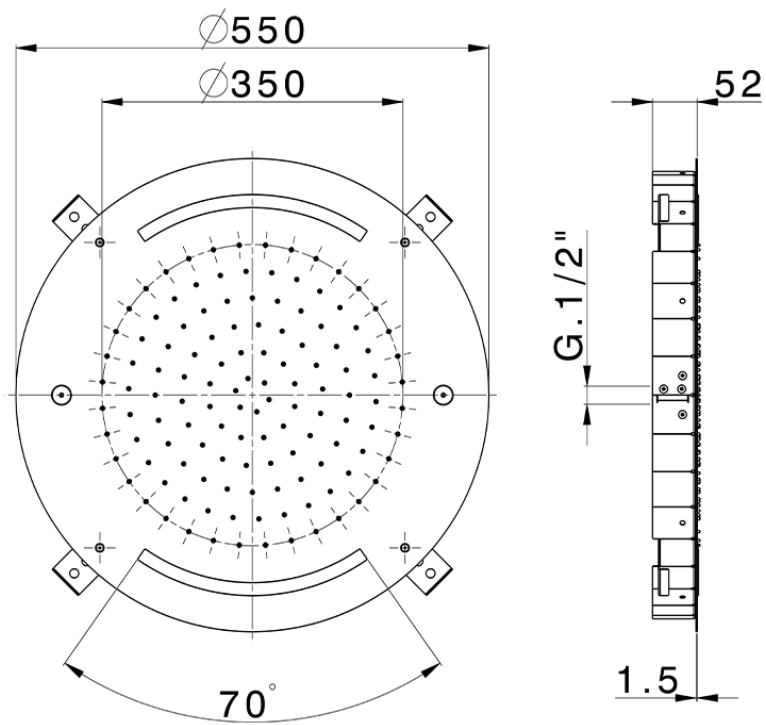

Ø 550 mm Chromotherapy Ceiling showerhead ZEN SHOWER_ZS0C0045

ZS0C0045

<https://en.cisal.it/o-550-mm-chromotherapy-ceiling-showerhead-zen-shower-zs0c0045>

2026-04-29