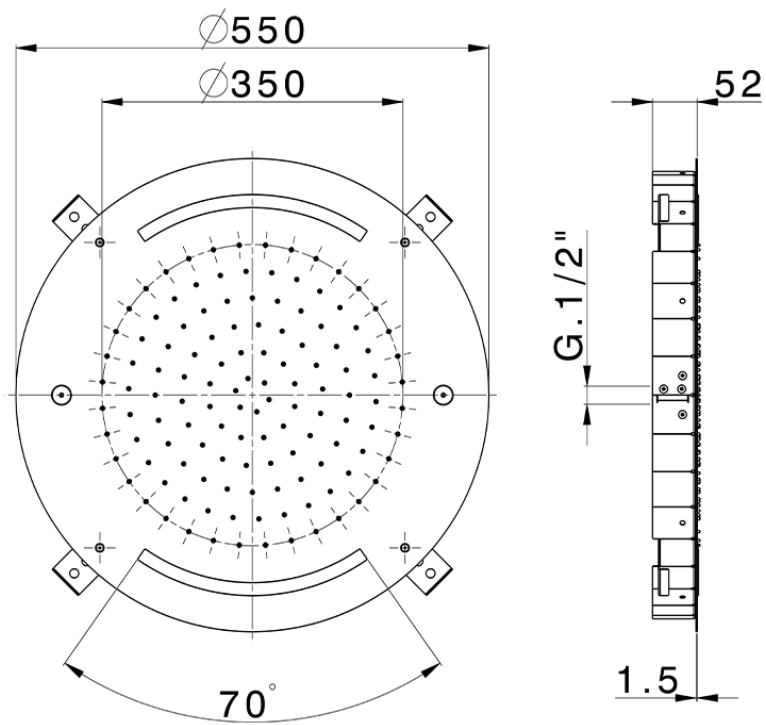

## Ø 550 mm Chromotherapy Ceiling showerhead ZEN SHOWER\_ZS0C0045

ZS0C0045

<https://en.cisal.it/o-550-mm-chromotherapy-ceiling-showerhead-zen-shower-zs0c0045>

2026-05-19