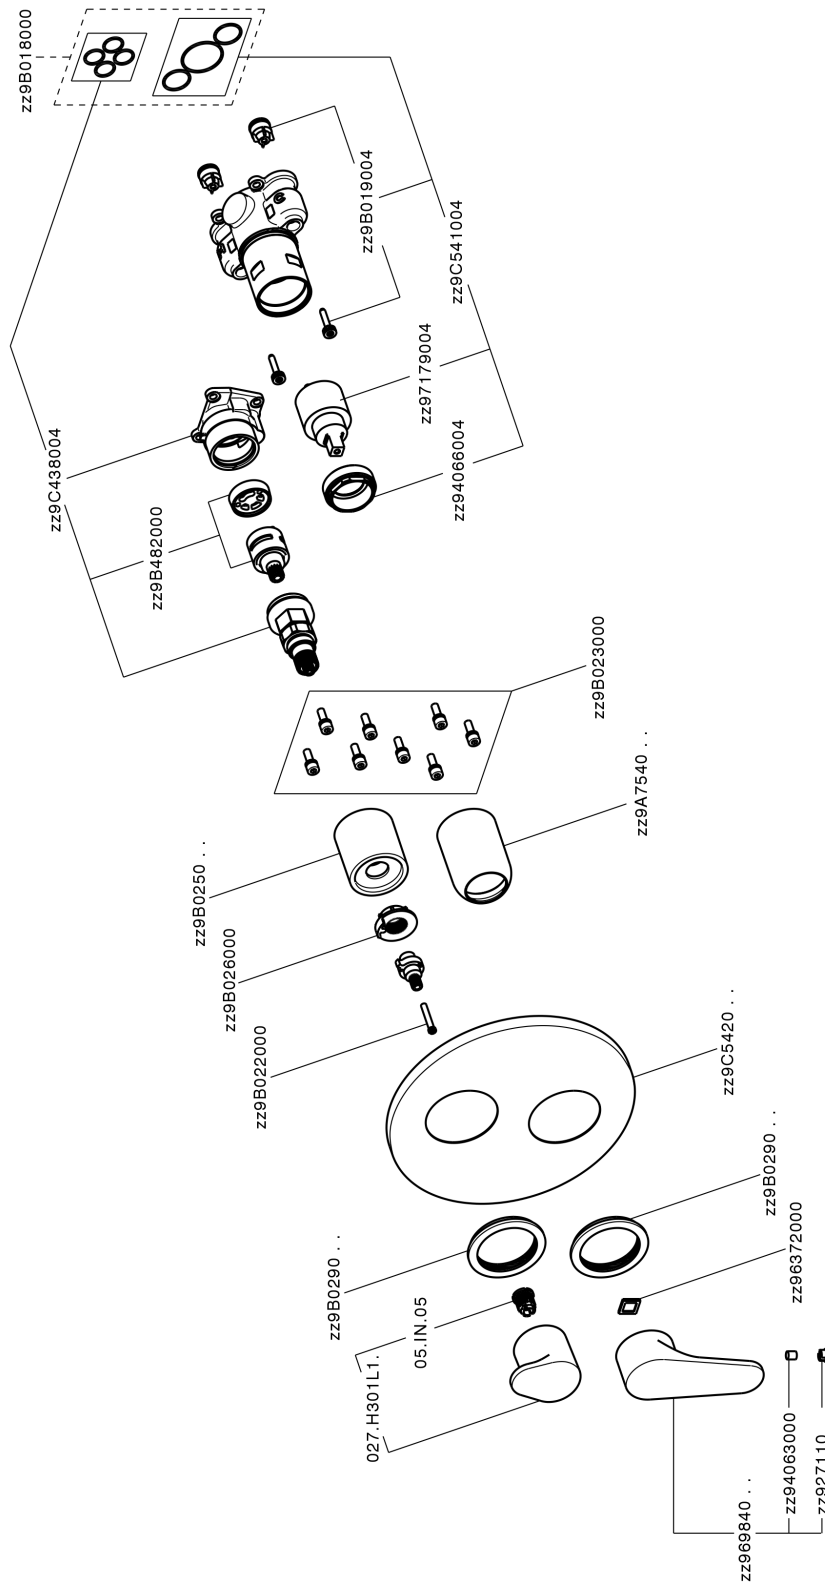

Exposed part for Single Lever One Box Valve ALMA_A30BM030

A30BM030

<https://en.cisal.it/exposed-part-for-single-lever-one-box-valve-agma-a30bm030>

One Box Universal Concealed Part ONE BOX_ZA00B031

ZA00B031

<https://en.cisal.it/one-box-universal-concealed-part-one-box-za00b031>

One Box Universal Concealed Part ONE BOX_ZA00B030

ZA00B030

<https://en.cisal.it/one-box-universal-concealed-part-one-box-za00b030>

2026-06-13