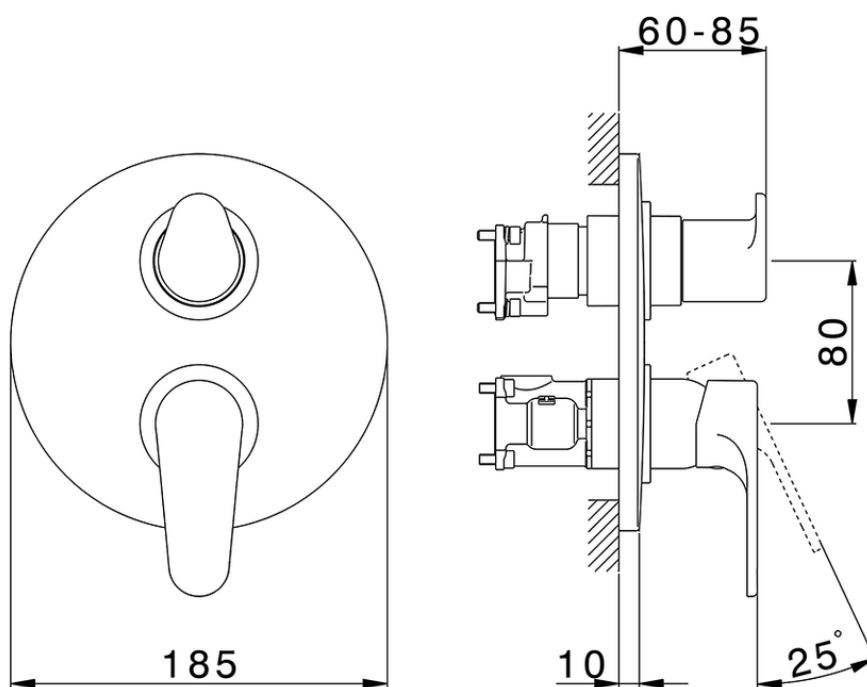

## Exposed part for Single Lever One Box Valve ALMA\_A30BM030

A30BM030

<https://en.cisal.it/exposed-part-for-single-lever-one-box-valve-agma-a30bm030>

ZA00B031

<https://en.cisal.it/one-box-universal-concealed-part-one-box-za00b031>