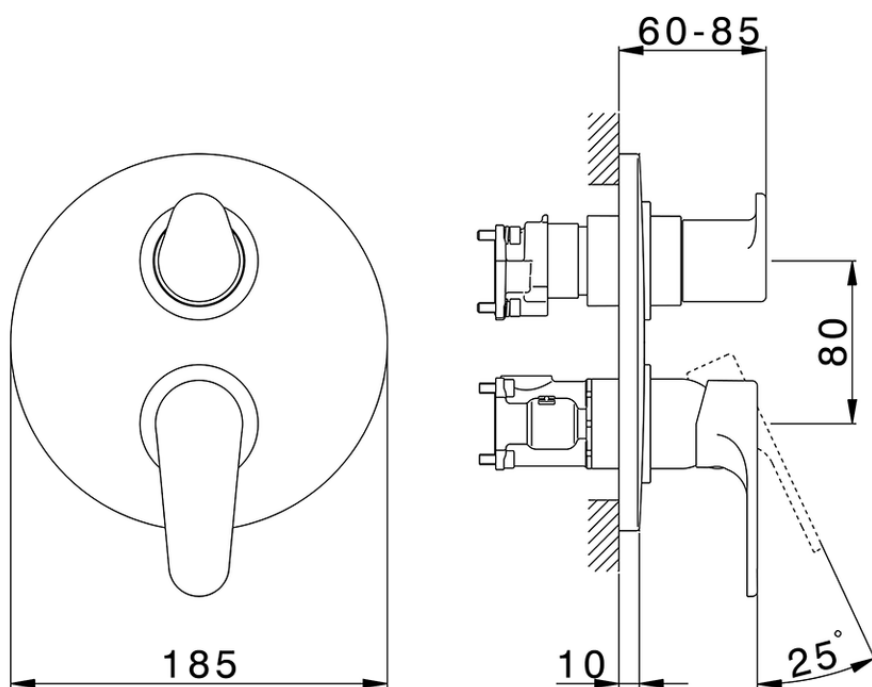

## Exposed part for Single Lever One Box Valve ALMA\_A30BM030

A30BM030

<https://en.cisal.it/exposed-part-for-single-lever-one-box-valve-agma-a30bm030>

ZA00B031

<https://en.cisal.it/one-box-universal-concealed-part-one-box-za00b031>