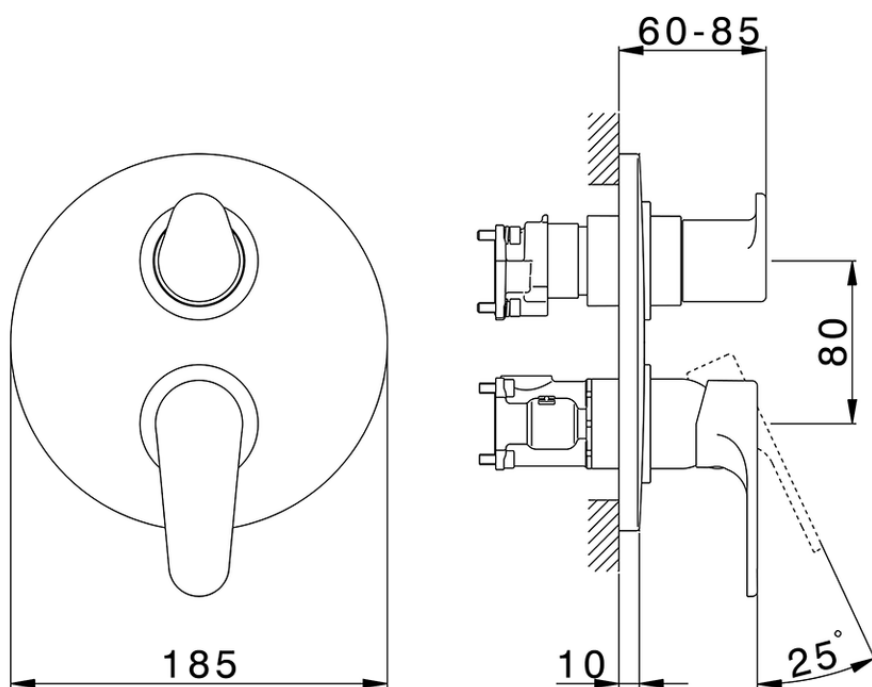

Exposed part for Single Lever One Box Valve ALMA_A30BM030

A30BM030

<https://en.cisal.it/exposed-part-for-single-lever-one-box-valve-agma-a30bm030>

ZA00B031

<https://en.cisal.it/one-box-universal-concealed-part-one-box-za00b031>