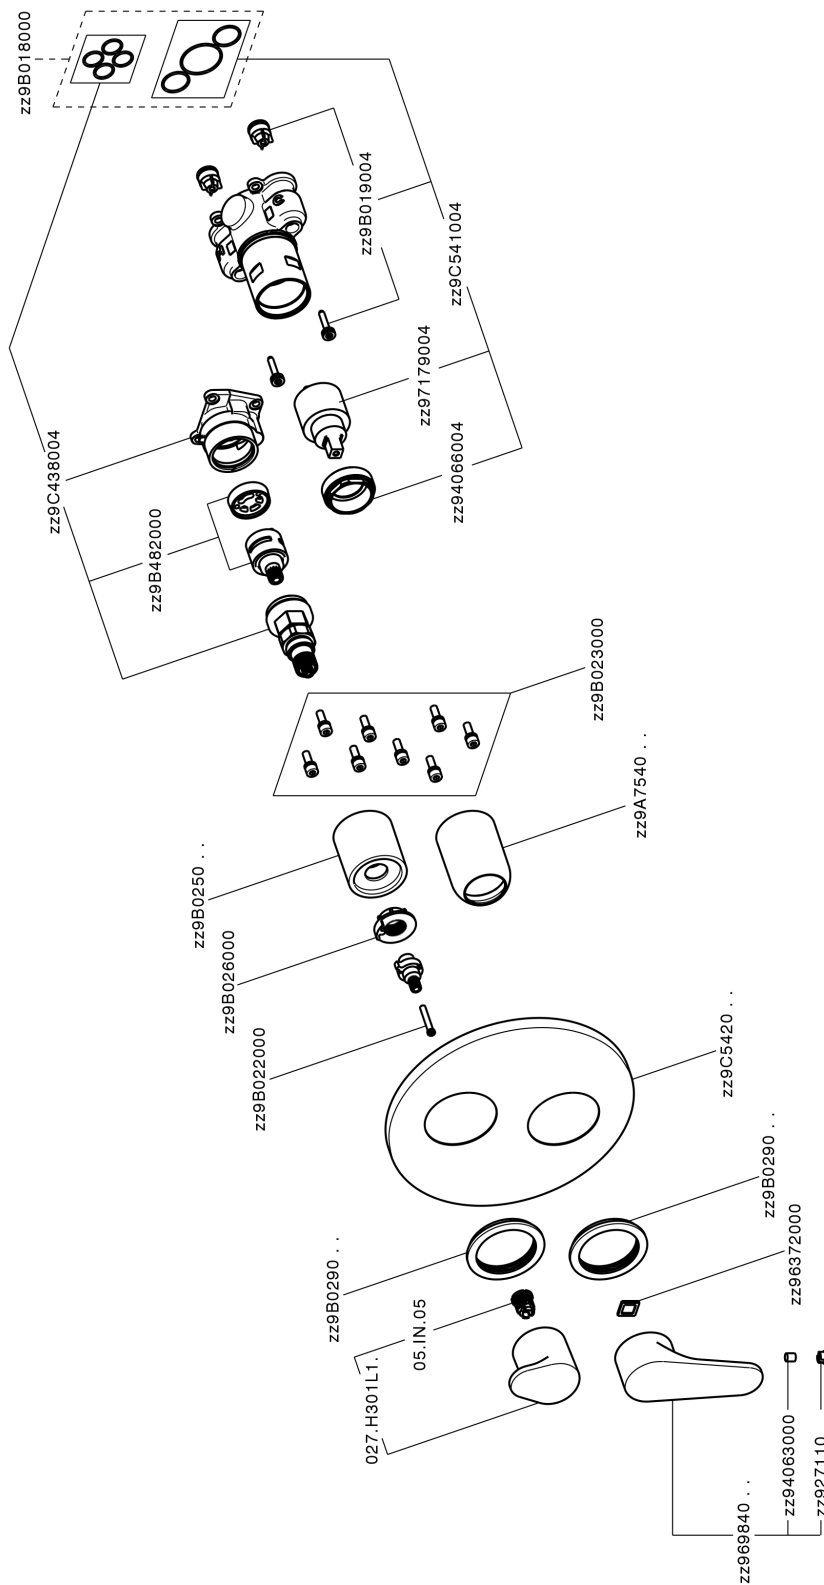

Exposed part for Single Lever One Box Valve ALMA_A30BM030

A30BM030

<https://en.cisal.it/exposed-part-for-single-lever-one-box-valve-agma-a30bm030>

One Box Universal Concealed Part ONE BOX_ZA00B031

ZA00B031

<https://en.cisal.it/one-box-universal-concealed-part-one-box-za00b031>

One Box Universal Concealed Part ONE BOX_ZA00B030

ZA00B030

<https://en.cisal.it/one-box-universal-concealed-part-one-box-za00b030>

2026-04-30