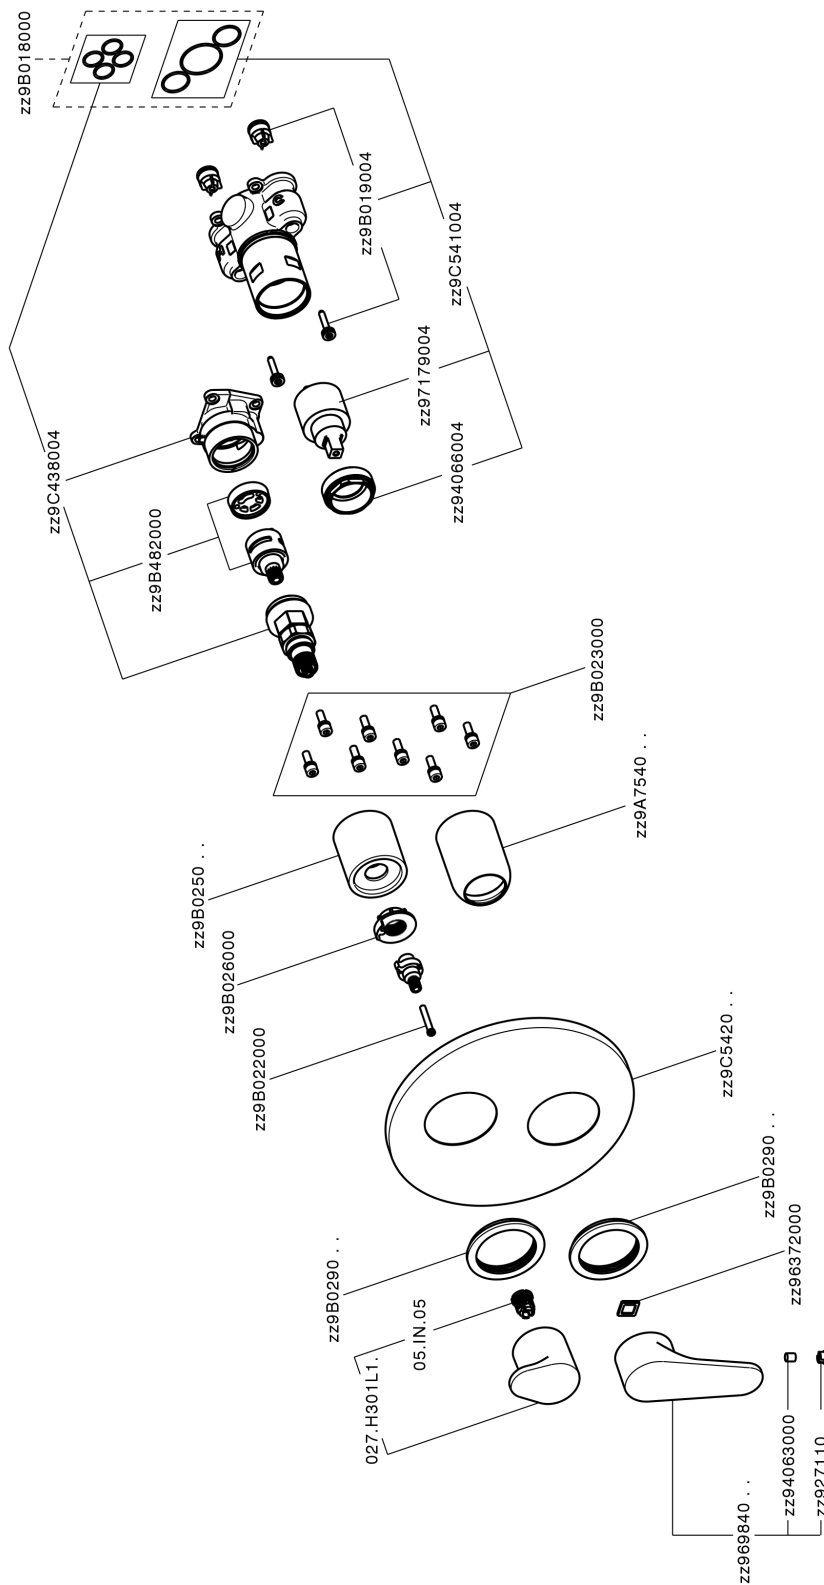

Exposed part for Single Lever One Box Valve ALMA_A30BM030

A30BM030

<https://en.cisal.it/exposed-part-for-single-lever-one-box-valve-agma-a30bm030>

One Box Universal Concealed Part ONE BOX_ZA00B031

ZA00B031

<https://en.cisal.it/one-box-universal-concealed-part-one-box-za00b031>

One Box Universal Concealed Part ONE BOX_ZA00B030

ZA00B030

<https://en.cisal.it/one-box-universal-concealed-part-one-box-za00b030>

2026-05-20