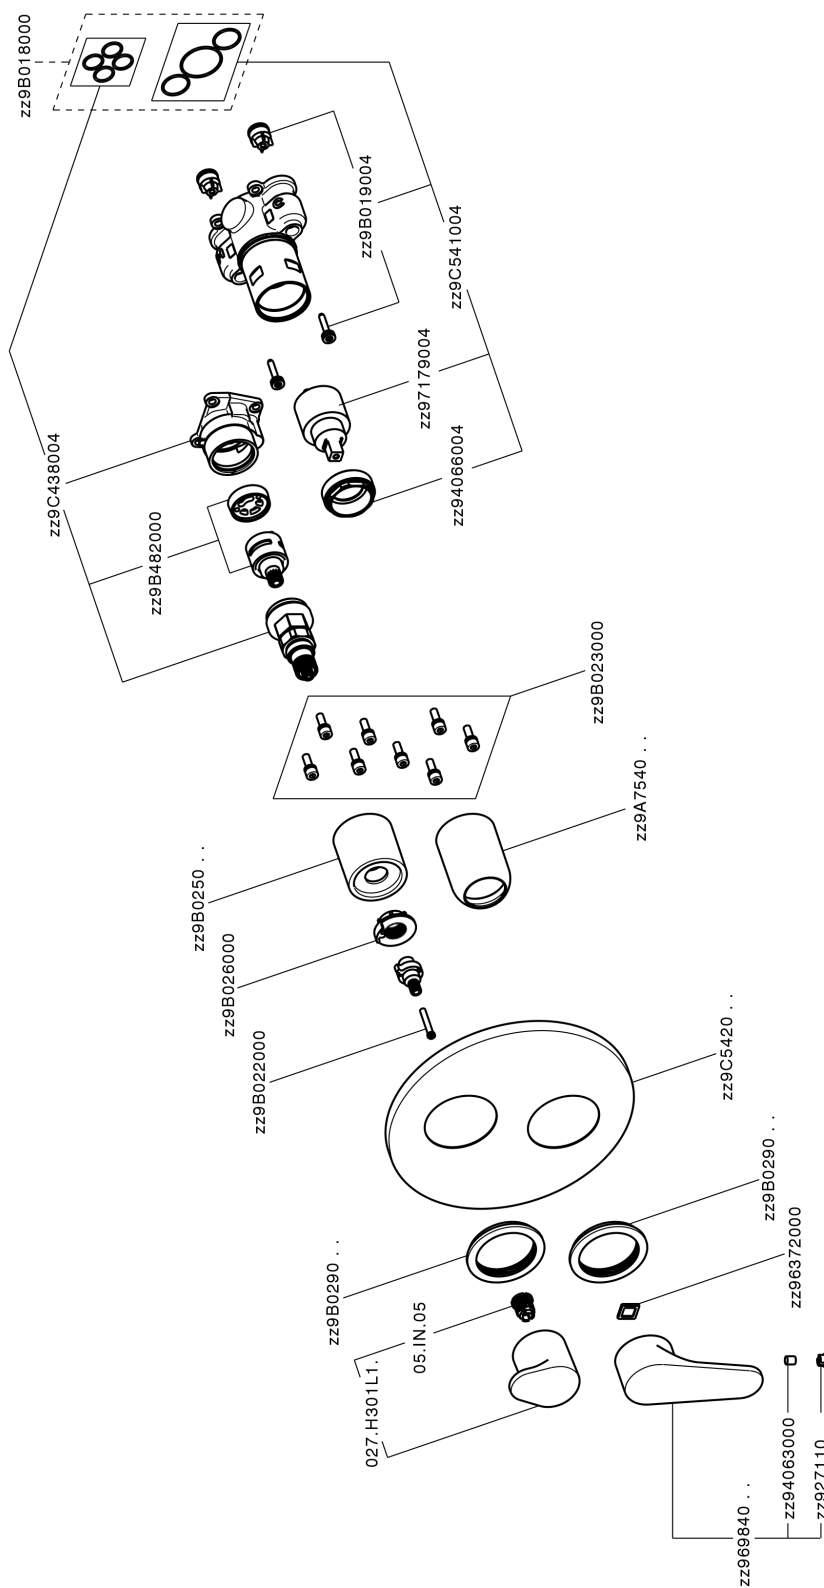

Exposed part for Single Lever One Box Valve ALMA_A30BM030

A30BM030

<https://en.cisal.it/exposed-part-for-single-lever-one-box-valve-agma-a30bm030>

One Box Universal Concealed Part ONE BOX_ZA00B031

ZA00B031

<https://en.cisal.it/one-box-universal-concealed-part-one-box-za00b031>

One Box Universal Concealed Part ONE BOX_ZA00B030

ZA00B030

<https://en.cisal.it/one-box-universal-concealed-part-one-box-za00b030>

2026-06-14