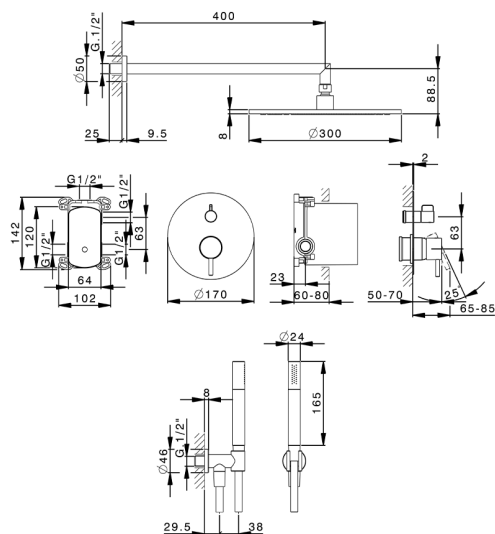

Single Lever concealed shower set SLIM_SM0KM030

MODEL **SM0KM030**

Single Lever concealed shower set, 2-Way rotating diverter, wall mounted handshower bracket with wall elbow, 400 mm shower arm, 300 mm round showerhead 8 mm thick BRASS, Brass minimalistic one spray handshower, 150 cm smooth SILVERFLEX Flexible Hose

AVAILABLE FINISHINGS

21 21 Chrome

CHARACTERISTICS

Cartridge Spare Parts **ZZ95409000**

35 mm Cartridge

EcoStop

EcoStop feature limits water flow to approximately 50% of maximum output with one point of resistance on setting. Push slightly past the middle stop only when full water output is required. This will save water up to 50%.