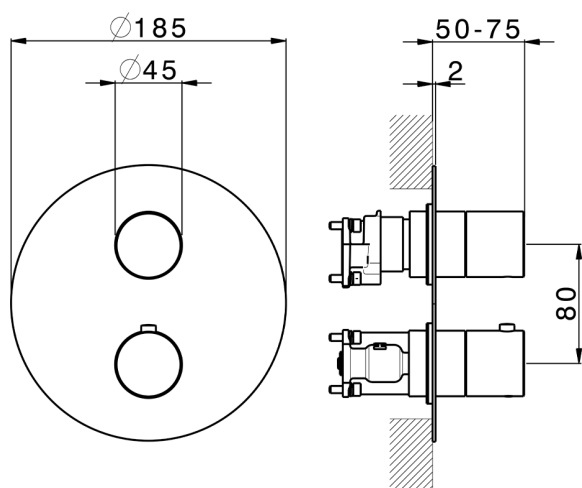

Exposed part for Thermostatic One Box Valve SMOOTH X32_X30BT030

MODEL **X30BT030**

Exposed part for Thermostatic One Box Valve, with 1-2-3 outlet devia stop - with smooth handles, Minimum depth of installation: 67 mm, without concealed part - Inox AISI 316L, for items ZA00B030-ZA00B031

AVAILABLE FINISHINGS

-  **5H** 5H Dark Brass Brushed
-  **5L** 5L Brushed Black Titanium
-  **5N** 5N Brushed Rose Gold
-  **D1** D1 Brushed Inox

CHARACTERISTICS

Cartridge Spare Parts **24.04A.PP**

8x20 Plus P Thermostatic Valve