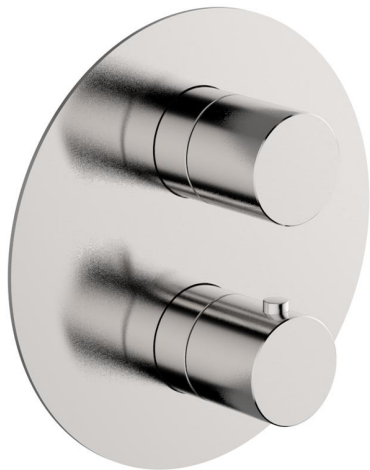

Exposed part for Thermostatic One Box Valve SMOOTH X32_X30BT030

MODEL **X30BT030**

Exposed part for Thermostatic One Box Valve, with 1-2-3 outlet devia stop - with smooth handles, Minimum depth of installation: 67 mm, without concealed part - Inox AISI 316L, for items ZA00B030-ZA00B031

AVAILABLE FINISHINGS

-  **5H** 5H Dark Brass Brushed
-  **5L** 5L Brushed Black Titanium
-  **5N** 5N Brushed Rose Gold
-  **D1** D1 Brushed Inox

CHARACTERISTICS

Cartridge Spare Parts **24.04A.PP**

8x20 Plus P Thermostatic Valve

Installation **Concealed**

Required concealed parts **ZA00B031**

ZA00B030

DeviaStop

The Cisal Devia Stop technology allows to adjust the water flow and to direct it to the selected output point (overhead soaker, hand shower, etc).

Thermostatic

The Cisal thermostatic is your personal water manager, helping you to handle, control and save water and energy.

Exposed part for Thermostatic One Box Valve SMOOTH X32_X30BT030

X30BT030

<https://en.cisal.it/exposed-part-for-thermostatic-one-box-valve-smooth-x32-x30bt030>