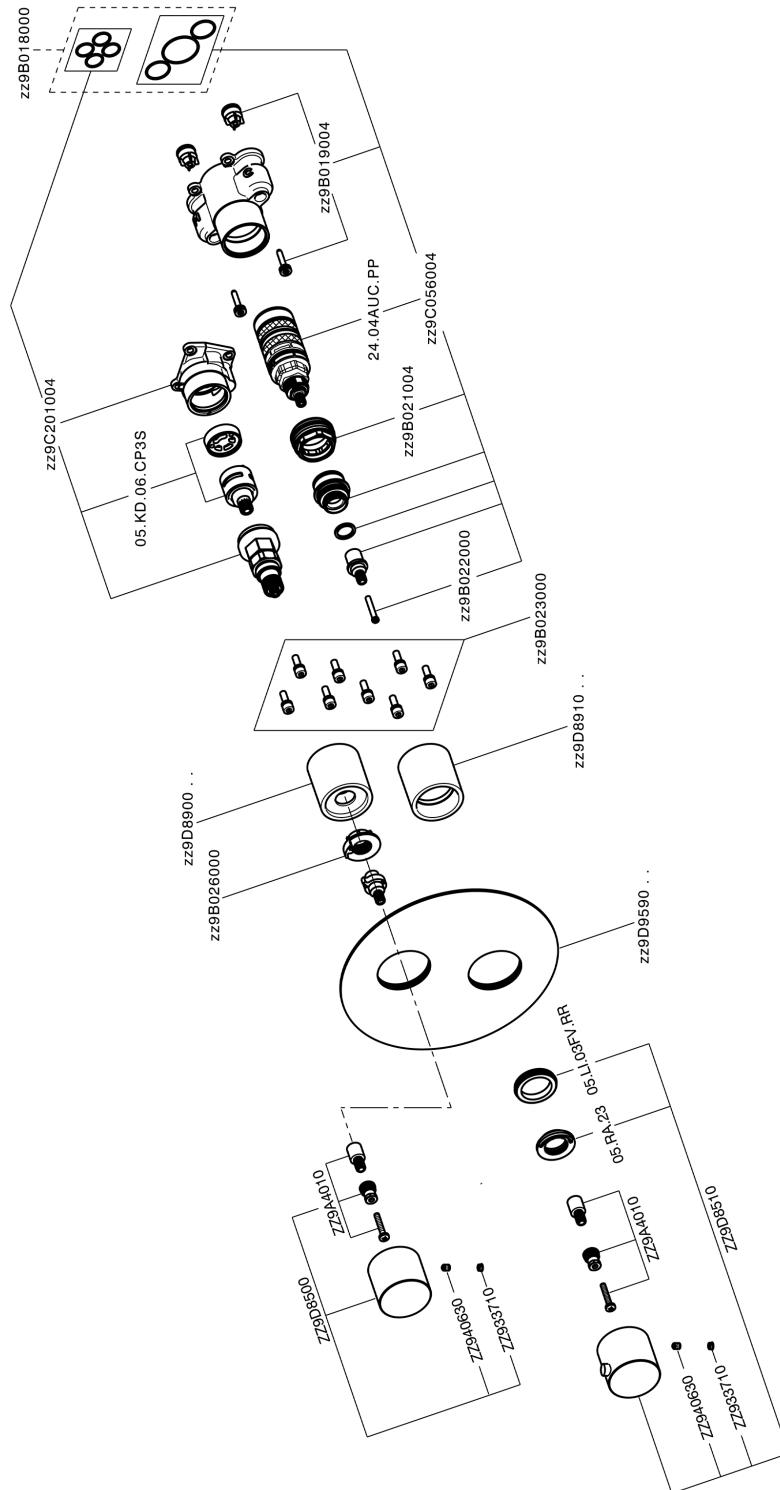

Exposed part for Thermostatic One Box Valve SMOOTH X32_X30BT030

MODEL **X30BT030**

Exposed part for Thermostatic One Box Valve, with 1-2-3 outlet devia stop - with smooth handles, Minimum depth of installation: 67 mm, without concealed part - Inox AISI 316L, for items ZA00B030-ZA00B031

AVAILABLE FINISHINGS

-  **5H** 5H Dark Brass Brushed
-  **5L** 5L Brushed Black Titanium
-  **5N** 5N Brushed Rose Gold
-  **D1** D1 Brushed Inox

CHARACTERISTICS

Cartridge Spare Parts **24.04A.PP**

8x20 Plus P Thermostatic Valve

Installation **Concealed**

Required concealed parts **ZA00B031**

ZA00B030

DeviaStop

The Cisal Devia Stop technology allows to adjust the water flow and to direct it to the selected output point (overhead soaker, hand shower, etc).

Thermostatic

The Cisal thermostatic is your personal water manager, helping you to handle, control and save water and energy.

Exposed part for Thermostatic One Box Valve SMOOTH X32_X30BT030

X30BT030

<https://en.cisal.it/exposed-part-for-thermostatic-one-box-valve-smooth-x32-x30bt030>