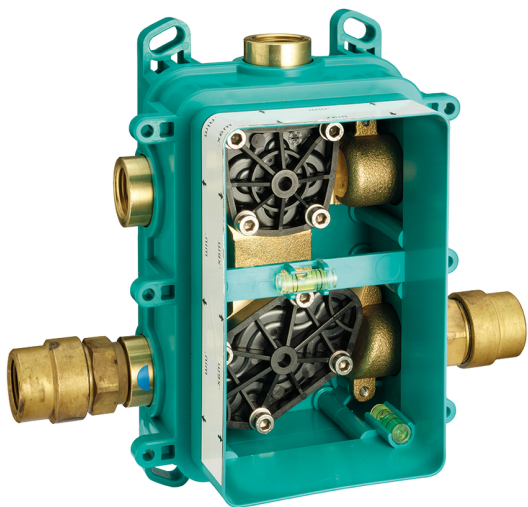

Exposed part for Thermostatic One Box Valve SMOOTH X32_X30BT030

MODEL **X30BT030**

Exposed part for Thermostatic One Box Valve, with 1-2-3 outlet devia stop - with smooth handles, Minimum depth of installation: 67 mm, without concealed part - Inox AISI 316L, for items ZA00B030-ZA00B031

Thermostatic

The Cisal thermostatic is your personal water manager, helping you to handle, control and save water and energy.

Exposed part for Thermostatic One Box Valve SMOOTH X32_X30BT030

X30BT030

<https://en.cisal.it/exposed-part-for-thermostatic-one-box-valve-smooth-x32-x30bt030>

One Box Universal Concealed Part ONE BOX_ZA00B031

MODEL **ZA00B031**

One Box Universal Concealed Part, for 1, 2 or 3 outlet thermostatic or single lever, without trim kit, with noise reducers, with sealing gasket

AVAILABLE FINISHINGS

 **04** 04 Without finishing

CHARACTERISTICS

Concealed **1**

Thermostatic

The Cisal thermostatic is your personal water manager, helping you to handle, control and save water and energy.