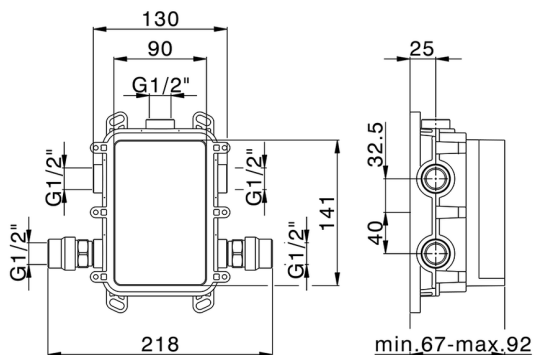

One Box Universal Concealed Part ONE BOX_ZA00B031

MODEL **ZA00B031**

One Box Universal Concealed Part, for 1, 2 or 3 outlet thermostatic or single lever, without trim kit, with noise reducers, with sealing gasket

AVAILABLE FINISHINGS

04 04 Without finishing

CHARACTERISTICS

Concealed **1**

Thermostatic

The Cisal thermostatic is your personal water manager, helping you to handle, control and save water and energy.