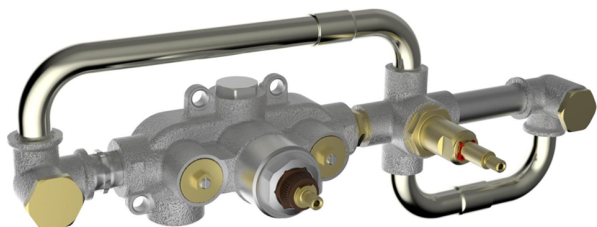

Exposed part for con.thermo. bath mixer, 2-outlet GRACE_GS019441

MODEL **GS019441**

Exposed part for con.thermo.bath mixer, 2-outlet,with 2 outlet deviasstop,22,5 mm Brass One Spray handshower,150 cm SUPREME smooth flexible hose,without concealed part - for item ZA019440

Installation **Concealed**

Required concealed parts **ZA019440**

Thermostatic

The Cisal thermostatic is your personal water manager, helping you to handle, control and save water and energy.

Concealed thermostatic bath mixer, 2-outlets CONCEALED_ZA019440

MODEL **ZA019440**

Concealed thermostatic bath mixer, 2-outlets, without trim kit

AVAILABLE FINISHINGS

CHARACTERISTICS

Concealed **1**
 Cartridge Spare Parts **24.04A.PP**
8x20 Plus P Thermostatic Valve

Thermostatic

The Cisal thermostatic is your personal water manager, helping you to handle, control and save water and energy.

2026-04-28