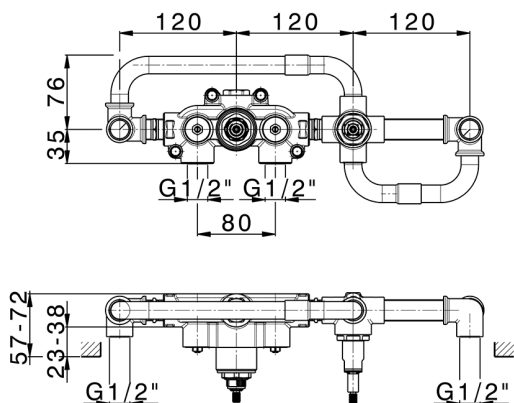

Exposed part for con.thermo. bath mixer, 2-outlet GRACE_GS019441

MODEL **GS019441**

Exposed part for con.thermo.bath mixer, 2-outlet,with 2 outlet deviasstop,22,5 mm Brass One Spray handshower,150 cm SUPREME smooth flexible hose,without concealed part - for item ZA019440

MODEL **ZA019440**

Concealed thermostatic bath mixer, 2-outlets, without trim kit

AVAILABLE FINISHINGS

CHARACTERISTICS

Concealed **1**
 Cartridge Spare Parts **24.04A.PP**
8x20 Plus P Thermostatic Valve

Thermostatic