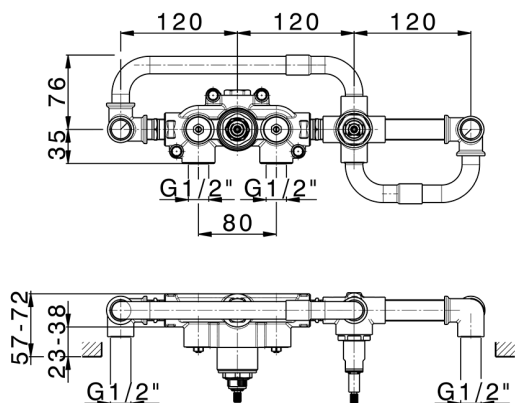

Exposed part for con.thermo. bath mixer, 2-outlet GRACE_GS019441

MODEL **GS019441**

Exposed part for con.thermo.bath mixer, 2-outlet,with 2 outlet deviasstop,22,5 mm Brass One Spray handshower,150 cm SUPREME smooth flexible hose,without concealed part - for item ZA019440

MODEL **ZA019440**

Concealed thermostatic bath mixer, 2-outlets, without trim kit

AVAILABLE FINISHINGS

CHARACTERISTICS

Concealed **1**
 Cartridge Spare Parts **24.04A.PP**
8x20 Plus P Thermostatic Valve

Thermostatic