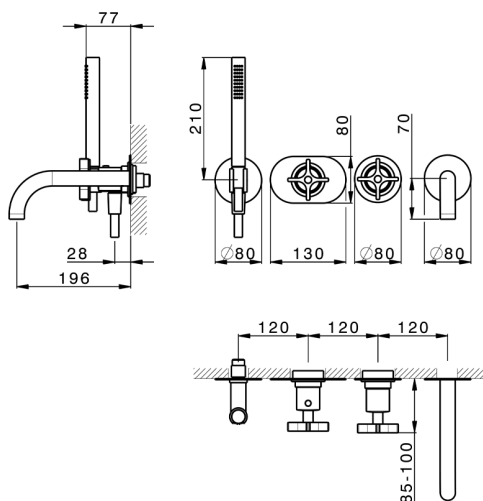

Exposed part for con.thermo. bath mixer, 2-outlet GRACE_GS019441

MODEL **GS019441**

Exposed part for con.thermo.bath mixer, 2-outlet,with 2 outlet deviasstop,22,5 mm Brass One Spray handshower,150 cm SUPREME smooth flexible hose,without concealed part - for item ZA019440

Installation **Concealed**

Required concealed parts **ZA019440**

Thermostatic

The Cisal thermostatic is your personal water manager, helping you to handle, control and save water and energy.

Concealed thermostatic bath mixer, 2-outlets CONCEALED_ZA019440

MODEL **ZA019440**

Concealed thermostatic bath mixer, 2-outlets, without trim kit

AVAILABLE FINISHINGS

CHARACTERISTICS

Concealed **1**
 Cartridge Spare Parts **24.04A.PP**
8x20 Plus P Thermostatic Valve

Thermostatic