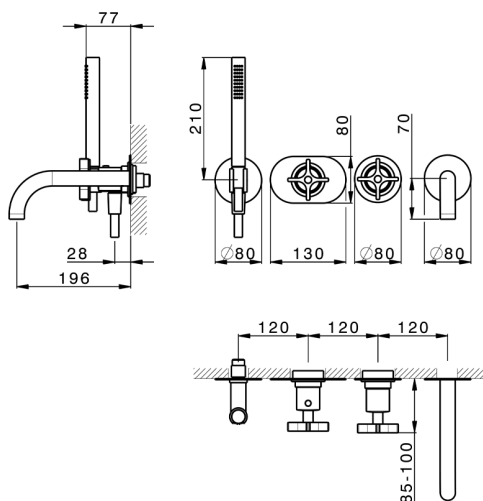

Exposed part for con.thermo. bath mixer, 2-outlet GRACE_GS019441

MODEL **GS019441**

Exposed part for con.thermo.bath mixer, 2-outlet,with 2 outlet deviasstop,22,5 mm Brass One Spray handshower,150 cm SUPREME smooth flexible hose,without concealed part - for item ZA019440

Installation **Concealed**

Required concealed parts **ZA019440**

Thermostatic

The Cisal thermostatic is your personal water manager, helping you to handle, control and save water and energy.

Concealed thermostatic bath mixer, 2-outlets CONCEALED_ZA019440

MODEL **ZA019440**

Concealed thermostatic bath mixer, 2-outlets, without trim kit

AVAILABLE FINISHINGS

 **04** 04 Without finishing

CHARACTERISTICS

Concealed **1**
 Cartridge Spare Parts **24.04A.PP**
8x20 Plus P Thermostatic Valve