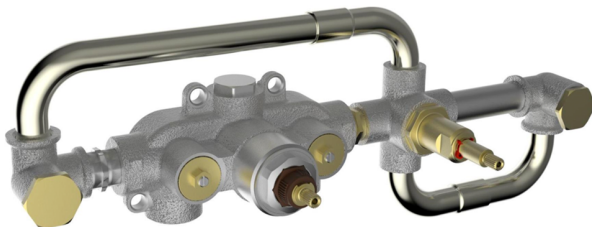

Exposed part for con.thermo. bath mixer, 2-outlet GRACE_GS019441

MODEL **GS019441**

Exposed part for con.thermo.bath mixer, 2-outlet,with 2 outlet deviasstop,22,5 mm Brass One Spray handshower,150 cm SUPREME smooth flexible hose,without concealed part - for item ZA019440

Installation **Concealed**

Required concealed parts **ZA019440**

Thermostatic

The Cisal thermostatic is your personal water manager, helping you to handle, control and save water and energy.

Concealed thermostatic bath mixer, 2-outlets CONCEALED_ZA019440

MODEL **ZA019440**

Concealed thermostatic bath mixer, 2-outlets, without trim kit

AVAILABLE FINISHINGS

 **04** 04 Without finishing

CHARACTERISTICS

Concealed **1**
 Cartridge Spare Parts **24.04A.PP**
8x20 Plus P Thermostatic Valve

Thermostatic

The Cisal thermostatic is your personal water manager, helping you to handle, control and save water and energy.

2026-04-28