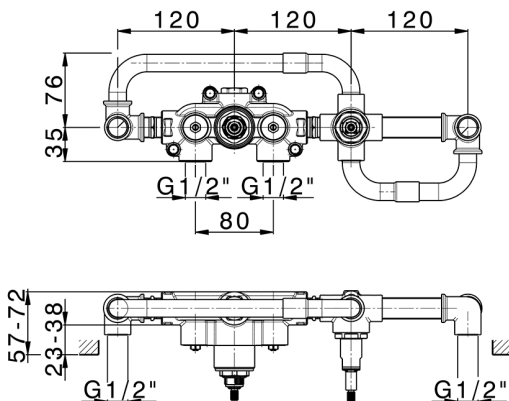

Exposed part for con.thermo. bath mixer, 2-outlet GRACE_GS019441

MODEL **GS019441**

Exposed part for con.thermo.bath mixer, 2-outlet,with 2 outlet deviasstop,22,5 mm Brass One Spray handshower,150 cm SUPREME smooth flexible hose,without concealed part - for item ZA019440

MODEL **ZA019440**

Concealed thermostatic bath mixer, 2-outlets, without trim kit

AVAILABLE FINISHINGS

 **04** 04 Without finishing

CHARACTERISTICS

Concealed **1**
 Cartridge Spare Parts **24.04A.PP**
8x20 Plus P Thermostatic Valve