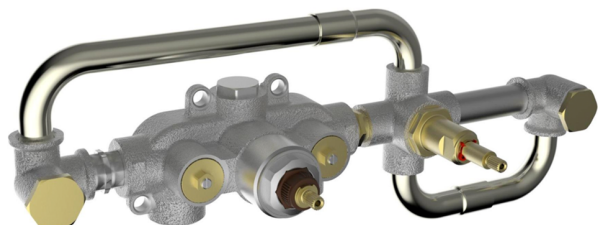

Exposed part for con.thermo. bath mixer, 2-outlet GRACE_GS019441

MODEL **GS019441**

Exposed part for con.thermo.bath mixer, 2-outlet,with 2 outlet deviasstop,22,5 mm Brass One Spray handshower,150 cm SUPREME smooth flexible hose,without concealed part - for item ZA019440

Installation **Concealed**

Required concealed parts **ZA019440**

Thermostatic

The Cisal thermostatic is your personal water manager, helping you to handle, control and save water and energy.

Concealed thermostatic bath mixer, 2-outlets CONCEALED_ZA019440

MODEL **ZA019440**

Concealed thermostatic bath mixer, 2-outlets, without trim kit

AVAILABLE FINISHINGS

CHARACTERISTICS

Concealed **1**
 Cartridge Spare Parts **24.04A.PP**
8x20 Plus P Thermostatic Valve

Thermostatic