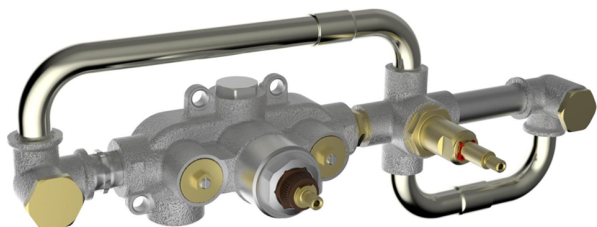

Exposed part for con.thermo. bath mixer, 2-outlet GRACE_GS019441

MODEL **GS019441**

Exposed part for con.thermo.bath mixer, 2-outlet,with 2 outlet deviasstop,22,5 mm Brass One Spray handshower,150 cm SUPREME smooth flexible hose,without concealed part - for item ZA019440

Installation **Concealed**

Required concealed parts **ZA019440**

Thermostatic

The Cisal thermostatic is your personal water manager, helping you to handle, control and save water and energy.

Concealed thermostatic bath mixer, 2-outlets CONCEALED_ZA019440

MODEL **ZA019440**

Concealed thermostatic bath mixer, 2-outlets, without trim kit

AVAILABLE FINISHINGS

 **04** 04 Without finishing

CHARACTERISTICS

Concealed **1**
 Cartridge Spare Parts **24.04A.PP**
8x20 Plus P Thermostatic Valve

Thermostatic

The Cisal thermostatic is your personal water manager, helping you to handle, control and save water and energy.

2026-05-19