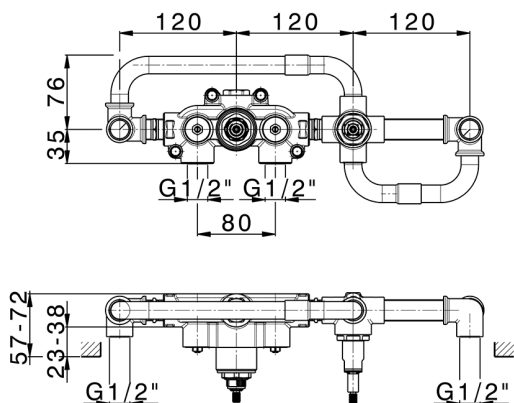

Exposed part for con.thermo. bath mixer, 2-outlet GRACE_GS019441

MODEL **GS019441**

Exposed part for con.thermo.bath mixer, 2-outlet,with 2 outlet deviasstop,22,5 mm Brass One Spray handshower,150 cm SUPREME smooth flexible hose,without concealed part - for item ZA019440

MODEL **ZA019440**

Concealed thermostatic bath mixer, 2-outlets, without trim kit

AVAILABLE FINISHINGS

 **04** 04 Without finishing

CHARACTERISTICS

Concealed **1**
 Cartridge Spare Parts **24.04A.PP**
8x20 Plus P Thermostatic Valve