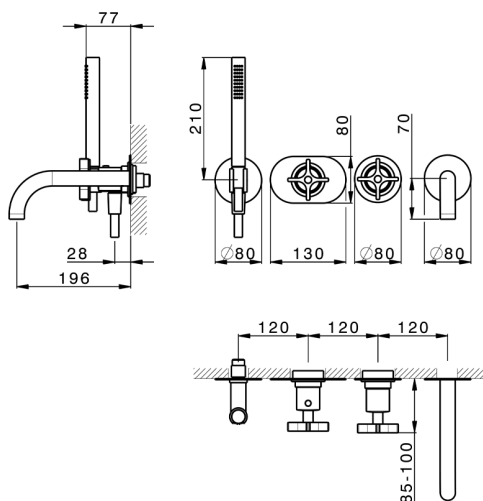

Exposed part for con.thermo. bath mixer, 2-outlet GRACE_GS019441

MODEL **GS019441**

Exposed part for con.thermo.bath mixer, 2-outlet,with 2 outlet deviasstop,22,5 mm Brass One Spray handshower,150 cm SUPREME smooth flexible hose,without concealed part - for item ZA019440

Installation **Concealed**

Required concealed parts **ZA019440**

Thermostatic

The Cisal thermostatic is your personal water manager, helping you to handle, control and save water and energy.

Concealed thermostatic bath mixer, 2-outlets CONCEALED_ZA019440

MODEL **ZA019440**

Concealed thermostatic bath mixer, 2-outlets, without trim kit

AVAILABLE FINISHINGS

 **04** 04 Without finishing

CHARACTERISTICS

Concealed **1**
Cartridge Spare Parts **24.04A.PP**

8x20 Plus P Thermostatic Valve