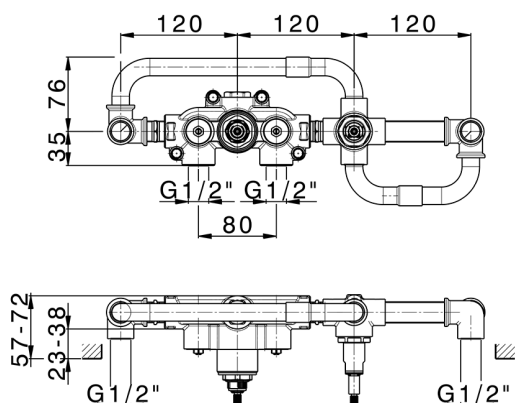

Exposed part for con.thermo. bath mixer, 2-outlet GRACE_GS019441

MODEL **GS019441**

Exposed part for con.thermo.bath mixer, 2-outlet,with 2 outlet deviasstop,22,5 mm Brass One Spray handshower,150 cm SUPREME smooth flexible hose,without concealed part - for item ZA019440

MODEL **ZA019440**

Concealed thermostatic bath mixer, 2-outlets, without trim kit

AVAILABLE FINISHINGS

 **04** 04 Without finishing

CHARACTERISTICS

Concealed **1**
Cartridge Spare Parts **24.04A.PP**

8x20 Plus P Thermostatic Valve