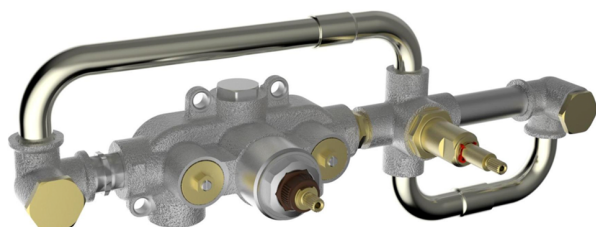

Exposed part for con.thermo. bath mixer, 2-outlet GRACE_GS019441

MODEL **GS019441**

Exposed part for con.thermo.bath mixer, 2-outlet,with 2 outlet deviasstop,22,5 mm Brass One Spray handshower,150 cm SUPREME smooth flexible hose,without concealed part - for item ZA019440

Installation **Concealed**

Required concealed parts **ZA019440**

Thermostatic

The Cisal thermostatic is your personal water manager, helping you to handle, control and save water and energy.

Concealed thermostatic bath mixer, 2-outlets CONCEALED_ZA019440

MODEL **ZA019440**

Concealed thermostatic bath mixer, 2-outlets, without trim kit

AVAILABLE FINISHINGS

 **04** 04 Without finishing

CHARACTERISTICS

Concealed **1**
Cartridge Spare Parts **24.04A.PP**

8x20 Plus P Thermostatic Valve

Thermostatic

The Cisal thermostatic is your personal water manager, helping you to handle, control and save water and energy.

2026-06-14