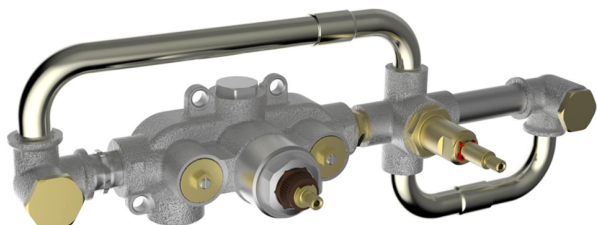

## Exposed part for con.thermo. bath mixer, 2-outlet GRACE\_GS019441

MODEL **GS019441**

Exposed part for con.thermo.bath mixer, 2-outlet,with 2 outlet deviasstop,22,5 mm Brass One Spray handshower,150 cm SUPREME smooth flexible hose,without concealed part - for item ZA019440

### Thermostatic

The Cisal thermostatic is your personal water manager, helping you to handle, control and save water and energy.

## Concealed thermostatic bath mixer, 2-outlets CONCEALED\_ZA019440

MODEL **ZA019440**

Concealed thermostatic bath mixer, 2-outlets, without trim kit

AVAILABLE FINISHINGS

 **04** 04 Without finishing

CHARACTERISTICS

Concealed **1**  
 Cartridge Spare Parts **24.04A.PP**  
**8x20 Plus P Thermostatic Valve**