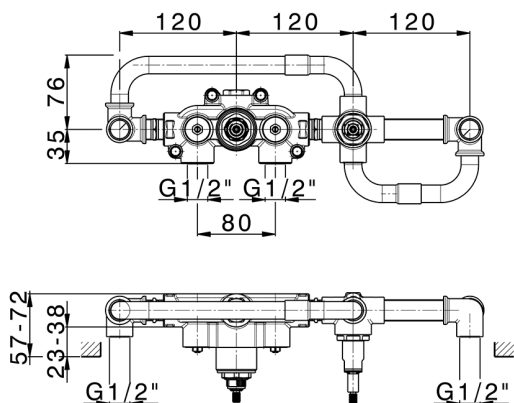

## Exposed part for con.thermo. bath mixer, 2-outlet GRACE\_GS019441

MODEL **GS019441**

Exposed part for con.thermo.bath mixer, 2-outlet,with 2 outlet deviasstop,22,5 mm Brass One Spray handshower,150 cm SUPREME smooth flexible hose,without concealed part - for item ZA019440

## Concealed thermostatic bath mixer, 2-outlets CONCEALED\_ZA019440

MODEL **ZA019440**

Concealed thermostatic bath mixer, 2-outlets, without trim kit

AVAILABLE FINISHINGS

 **04** 04 Without finishing

CHARACTERISTICS

Concealed **1**  
 Cartridge Spare Parts **24.04A.PP**  
**8x20 Plus P Thermostatic Valve**