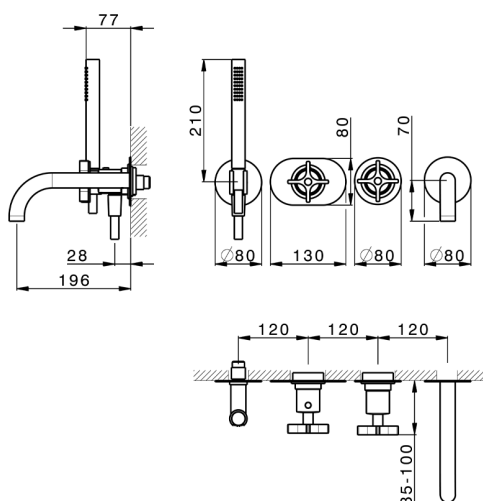

Exposed part for con.thermo. bath mixer, 2-outlet GRACE_GS019441

MODEL **GS019441**

Exposed part for con.thermo.bath mixer, 2-outlet,with 2 outlet deviasstop,22,5 mm Brass One Spray handshower,150 cm SUPREME smooth flexible hose,without concealed part - for item ZA019440

Installation **Concealed**

Required concealed parts **ZA019440**

Thermostatic

The Cisal thermostatic is your personal water manager, helping you to handle, control and save water and energy.

Concealed thermostatic bath mixer, 2-outlets CONCEALED_ZA019440

MODEL **ZA019440**

Concealed thermostatic bath mixer, 2-outlets, without trim kit

AVAILABLE FINISHINGS

 **04** 04 Without finishing

CHARACTERISTICS

Concealed **1**
 Cartridge Spare Parts **24.04A.PP**
8x20 Plus P Thermostatic Valve