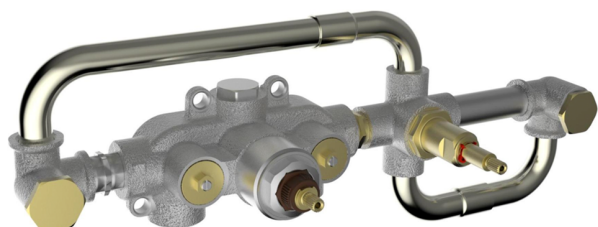

Exposed part for con.thermo. bath mixer, 2-outlet GRACE_GS019441

MODEL **GS019441**

Exposed part for con.thermo.bath mixer, 2-outlet,with 2 outlet deviasstop,22,5 mm Brass One Spray handshower,150 cm SUPREME smooth flexible hose,without concealed part - for item ZA019440

Installation **Concealed**

Required concealed parts **ZA019440**

Thermostatic

The Cisal thermostatic is your personal water manager, helping you to handle, control and save water and energy.

Concealed thermostatic bath mixer, 2-outlets CONCEALED_ZA019440

MODEL **ZA019440**

Concealed thermostatic bath mixer, 2-outlets, without trim kit

AVAILABLE FINISHINGS

 **04** 04 Without finishing

CHARACTERISTICS

Concealed **1**
 Cartridge Spare Parts **24.04A.PP**
8x20 Plus P Thermostatic Valve

Thermostatic

The Cisal thermostatic is your personal water manager, helping you to handle, control and save water and energy.

2026-04-29