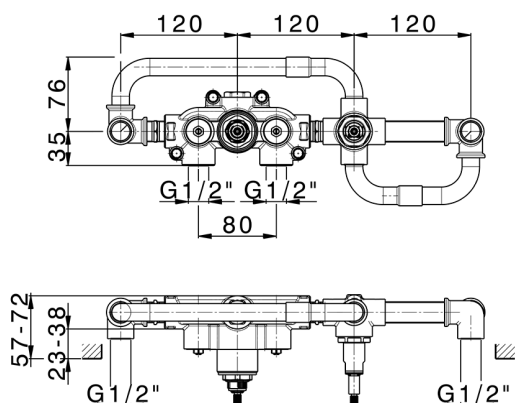

Exposed part for con.thermo. bath mixer, 2-outlet GRACE_GS019441

MODEL **GS019441**

Exposed part for con.thermo.bath mixer, 2-outlet,with 2 outlet deviasstop,22,5 mm Brass One Spray handshower,150 cm SUPREME smooth flexible hose,without concealed part - for item ZA019440

MODEL **ZA019440**

Concealed thermostatic bath mixer, 2-outlets, without trim kit

AVAILABLE FINISHINGS

 **04** 04 Without finishing

CHARACTERISTICS

Concealed **1**
 Cartridge Spare Parts **24.04A.PP**
8x20 Plus P Thermostatic Valve