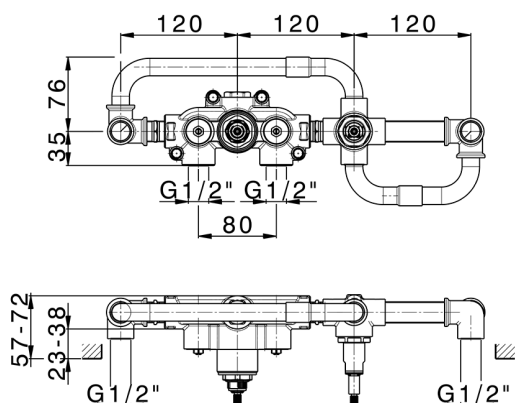

## Exposed part for con.thermo. bath mixer, 2-outlet GRACE\_GS019441

MODEL **GS019441**

Exposed part for con.thermo.bath mixer, 2-outlet,with 2 outlet deviasstop,22,5 mm Brass One Spray handshower,150 cm SUPREME smooth flexible hose,without concealed part - for item ZA019440

## Concealed thermostatic bath mixer, 2-outlets CONCEALED\_ZA019440

MODEL **ZA019440**

Concealed thermostatic bath mixer, 2-outlets, without trim kit

AVAILABLE FINISHINGS

 **04** 04 Without finishing

CHARACTERISTICS

Concealed **1**  
 Cartridge Spare Parts **24.04A.PP**  
**8x20 Plus P Thermostatic Valve**