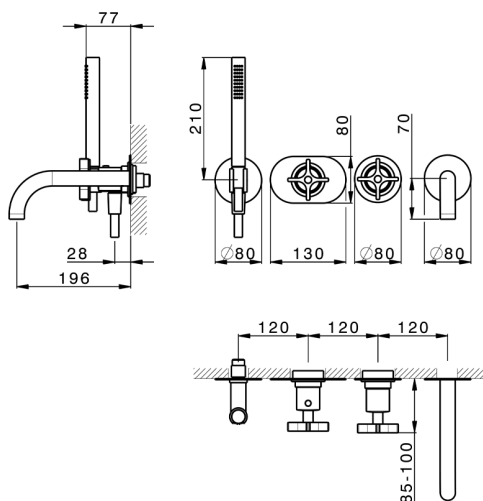

Exposed part for con.thermo. bath mixer, 2-outlet GRACE_GS019441

MODEL **GS019441**

Exposed part for con.thermo.bath mixer, 2-outlet,with 2 outlet deviasstop,22,5 mm Brass One Spray handshower,150 cm SUPREME smooth flexible hose,without concealed part - for item ZA019440

AVAILABLE FINISHINGS

- **21** 21 Chrome
- **2F** 2F Brushed Nickel
- **2W** 2W Brushed Gold
- **5H** 5H Dark Brass Brushed
- **5L** 5L Brushed Black Titanium
- **6T** 6T Chrome/Matt Black

CHARACTERISTICS

Installation **Concealed**

Required concealed parts **ZA019440**

Thermostatic

The Cisal thermostatic is your personal water manager, helping you to handle, control and save water and energy.