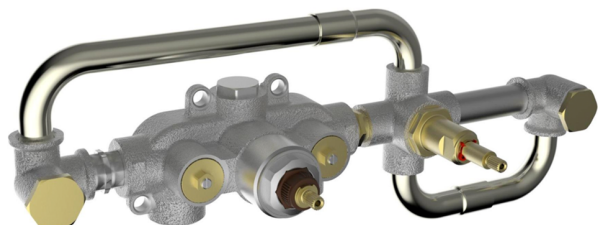

Exposed part for con.thermo. bath mixer, 2-outlet GRACE_GS019441

MODEL **GS019441**

Exposed part for con.thermo.bath mixer, 2-outlet,with 2 outlet deviasstop,22,5 mm Brass One Spray handshower,150 cm SUPREME smooth flexible hose,without concealed part - for item ZA019440

Installation **Concealed**

Required concealed parts **ZA019440**

Thermostatic

The Cisal thermostatic is your personal water manager, helping you to handle, control and save water and energy.

Concealed thermostatic bath mixer, 2-outlets CONCEALED_ZA019440

MODEL **ZA019440**

Concealed thermostatic bath mixer, 2-outlets, without trim kit

AVAILABLE FINISHINGS

CHARACTERISTICS

Concealed **1**
 Cartridge Spare Parts **24.04A.PP**
8x20 Plus P Thermostatic Valve

Thermostatic

The Cisal thermostatic is your personal water manager, helping you to handle, control and save water and energy.

2026-04-10