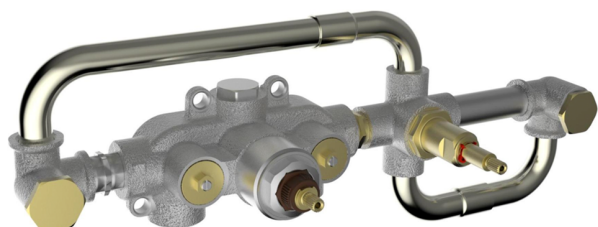

Exposed part for con.thermo. bath mixer, 2-outlet GRACE_GS019441

MODEL **GS019441**

Exposed part for con.thermo.bath mixer, 2-outlet,with 2 outlet deviasstop,22,5 mm Brass One Spray handshower,150 cm SUPREME smooth flexible hose,without concealed part - for item ZA019440

Installation **Concealed**

Required concealed parts **ZA019440**

Thermostatic

The Cisal thermostatic is your personal water manager, helping you to handle, control and save water and energy.

Concealed thermostatic bath mixer, 2-outlets CONCEALED_ZA019440

MODEL **ZA019440**

Concealed thermostatic bath mixer, 2-outlets, without trim kit

AVAILABLE FINISHINGS

 **04** 04 Without finishing

CHARACTERISTICS

Concealed **1**
 Cartridge Spare Parts **24.04A.PP**
8x20 Plus P Thermostatic Valve

Thermostatic

The Cisal thermostatic is your personal water manager, helping you to handle, control and save water and energy.

2026-06-14