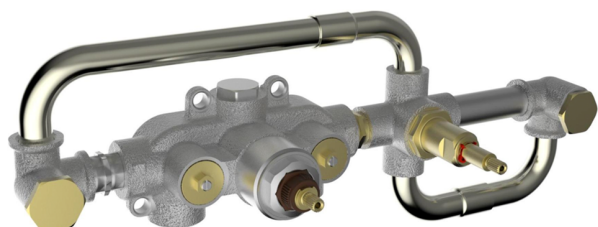

## Exposed part for con.thermo. bath mixer, 2-outlet GRACE\_GS019441

MODEL **GS019441**

Exposed part for con.thermo.bath mixer, 2-outlet,with 2 outlet deviasstop,22,5 mm Brass One Spray handshower,150 cm SUPREME smooth flexible hose,without concealed part - for item ZA019440

### Thermostatic

The Cisal thermostatic is your personal water manager, helping you to handle, control and save water and energy.

## Concealed thermostatic bath mixer, 2-outlets CONCEALED\_ZA019440

MODEL **ZA019440**

Concealed thermostatic bath mixer, 2-outlets, without trim kit

AVAILABLE FINISHINGS

 **04** 04 Without finishing

CHARACTERISTICS

Concealed **1**  
 Cartridge Spare Parts **24.04A.PP**  
**8x20 Plus P Thermostatic Valve**