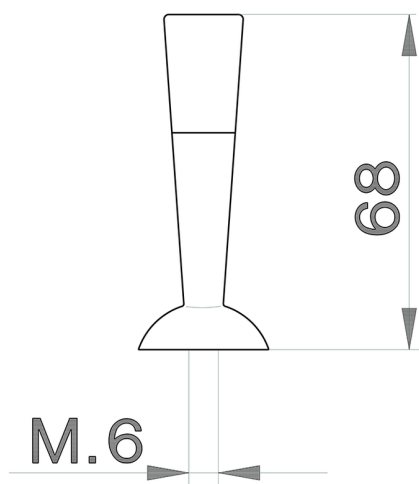

Lever for single lever 'PU' joystick SPARE PARTS_ZZ932940

MODEL **ZZ932940**

Lever for single lever 'PU' joystick

AVAILABLE FINISHINGS

2D 2D Satin Brushed Nickel/Chrome

79 79 Chrome/Satin Brushed Nickel

CHARACTERISTICS

2026-04-29