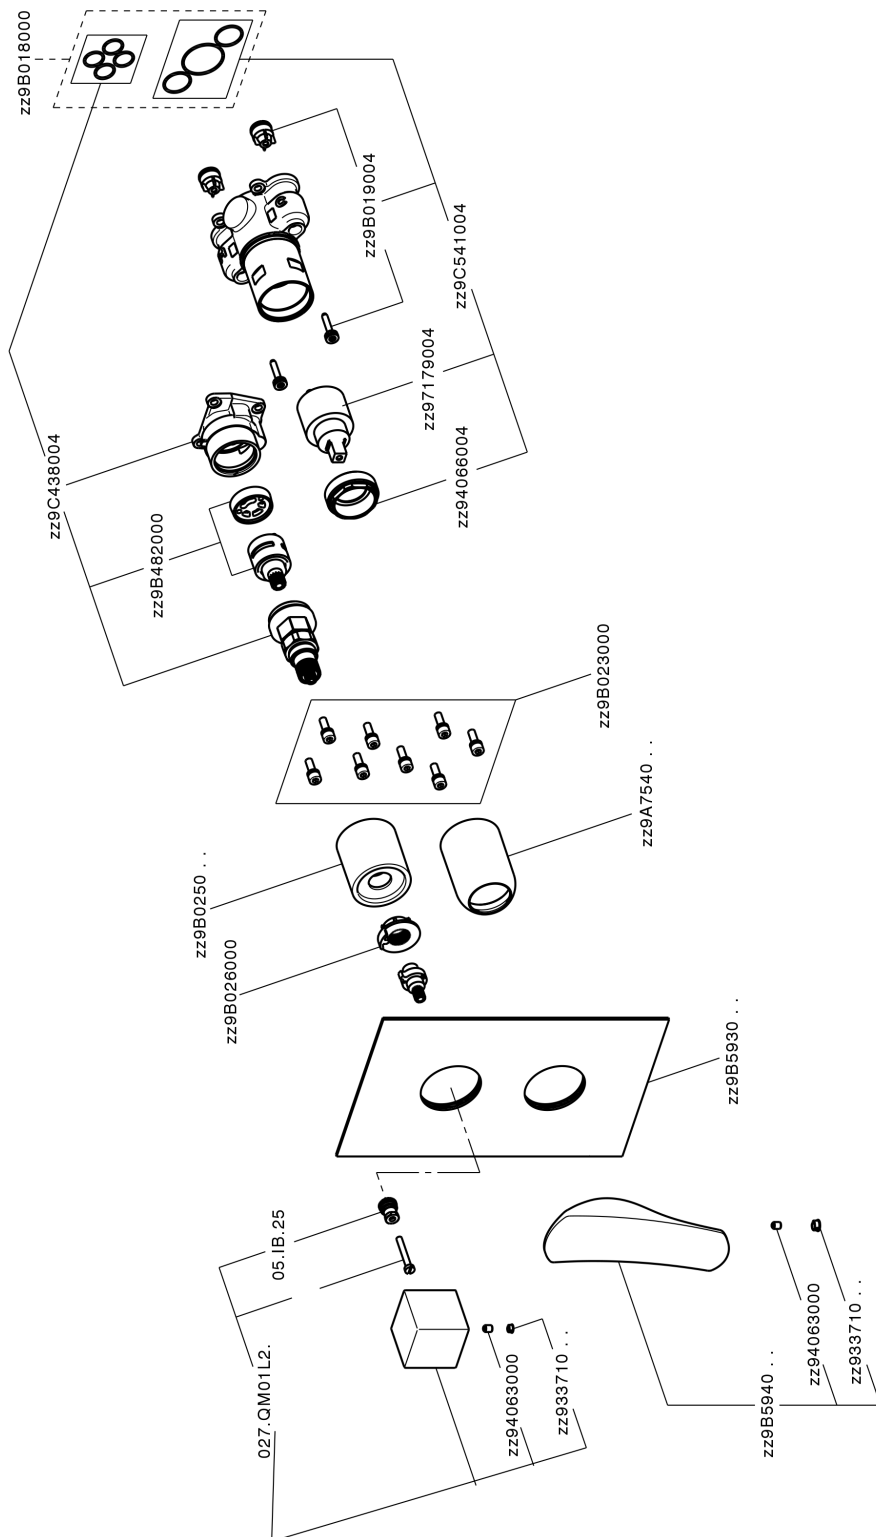

Exposed part for Single Lever One Box Valve ONE BOX_RA0BM030

RA0BM030

<https://en.cisal.it/exposed-part-for-single-lever-one-box-valve-one-box-ra0bm030>

One Box Universal Concealed Part ONE BOX_ZA00B031

ZA00B031

<https://en.cisal.it/one-box-universal-concealed-part-one-box-za00b031>

One Box Universal Concealed Part ONE BOX_ZA00B030

ZA00B030

<https://en.cisal.it/one-box-universal-concealed-part-one-box-za00b030>

2026-06-14