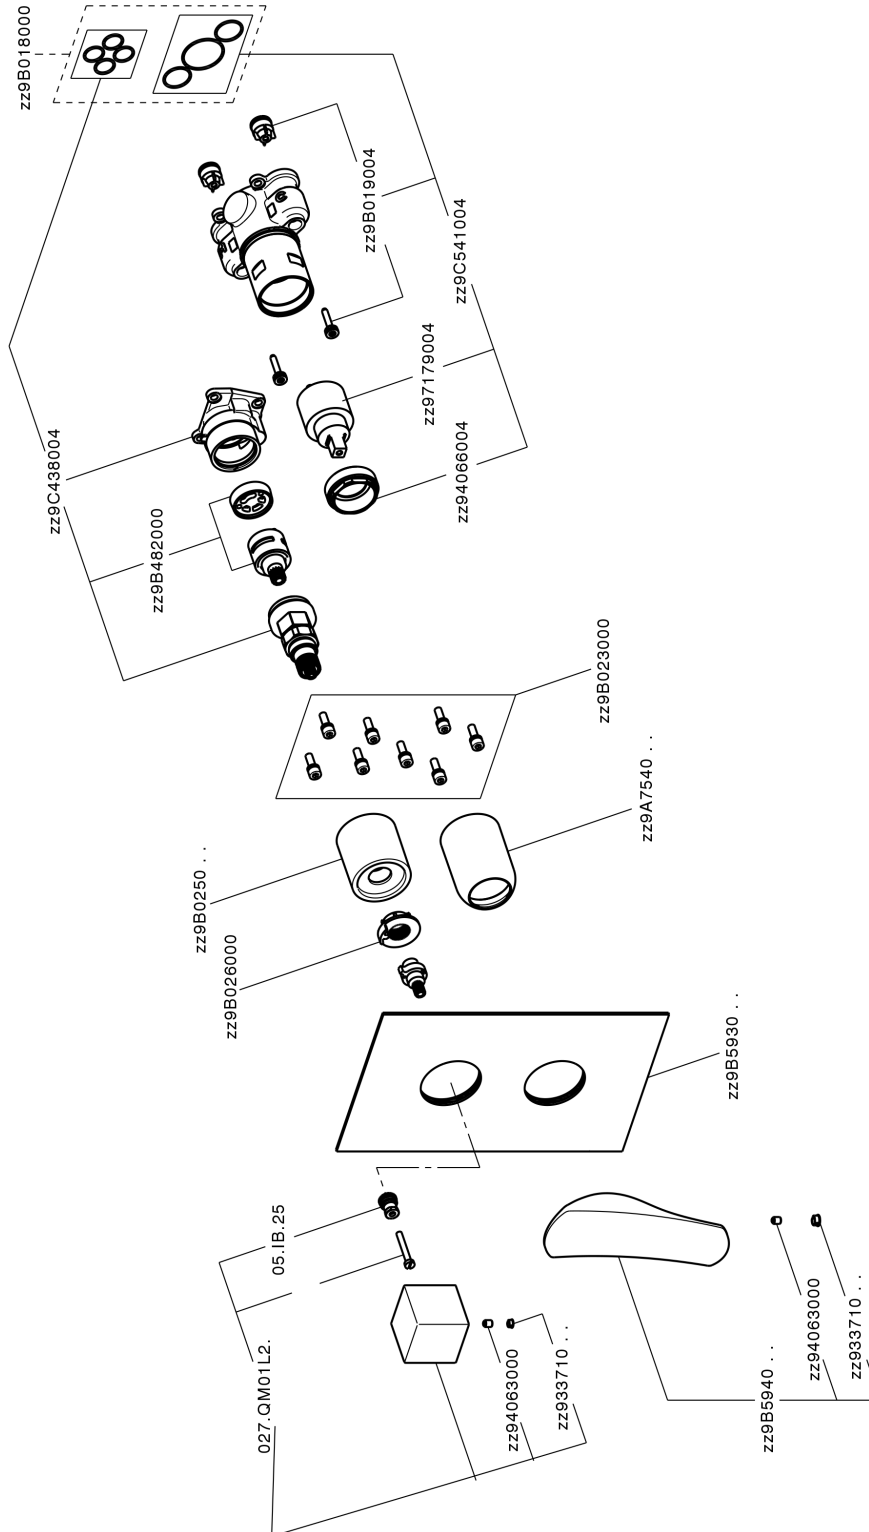

Exposed part for Single Lever One Box Valve ONE BOX_RA0BM030

RA0BM030

<https://en.cisal.it/exposed-part-for-single-lever-one-box-valve-one-box-ra0bm030>

One Box Universal Concealed Part ONE BOX_ZA00B031

ZA00B031

<https://en.cisal.it/one-box-universal-concealed-part-one-box-za00b031>

One Box Universal Concealed Part ONE BOX_ZA00B030

ZA00B030

<https://en.cisal.it/one-box-universal-concealed-part-one-box-za00b030>

2026-04-04