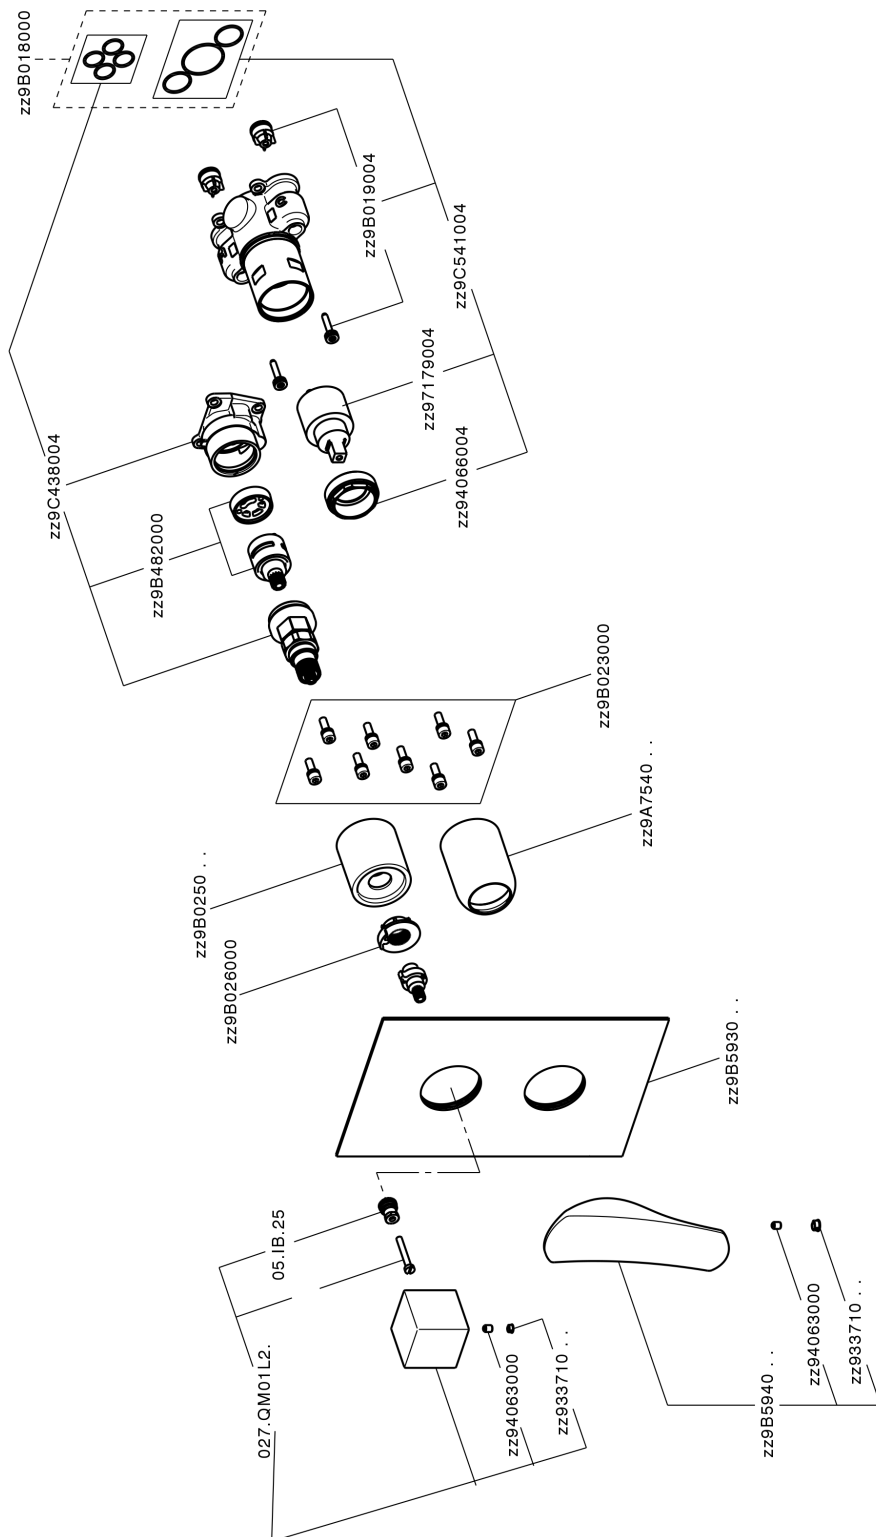

Exposed part for Single Lever One Box Valve ONE BOX_RA0BM030

RA0BM030

<https://en.cisal.it/exposed-part-for-single-lever-one-box-valve-one-box-ra0bm030>

One Box Universal Concealed Part ONE BOX_ZA00B031

ZA00B031

<https://en.cisal.it/one-box-universal-concealed-part-one-box-za00b031>

One Box Universal Concealed Part ONE BOX_ZA00B030

ZA00B030

<https://en.cisal.it/one-box-universal-concealed-part-one-box-za00b030>

2026-04-28