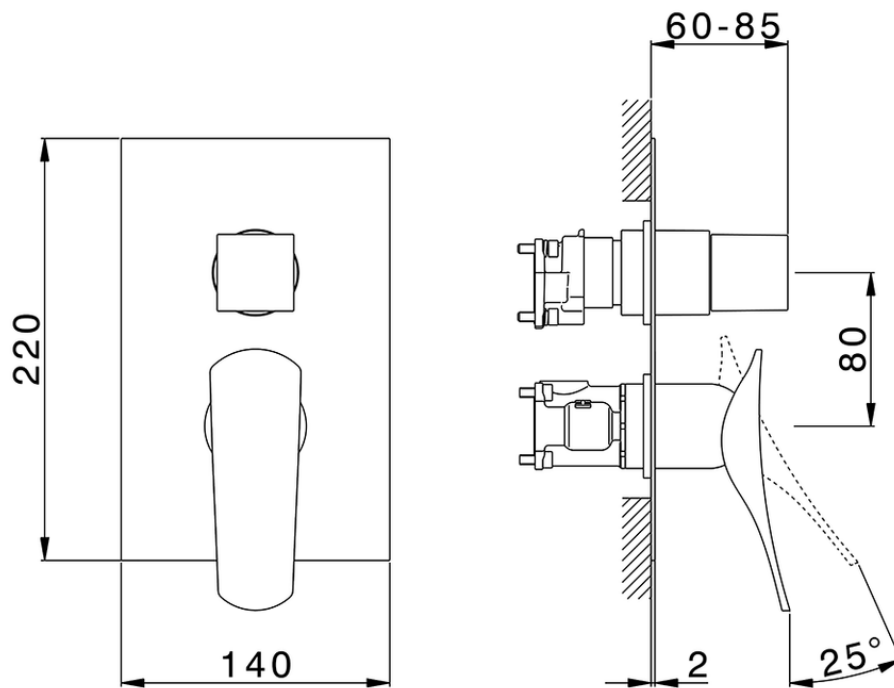

Exposed part for Single Lever One Box Valve ONE BOX_RA0BM030

RA0BM030

<https://en.cisal.it/exposed-part-for-single-lever-one-box-valve-one-box-ra0bm030>

ZA00B031

<https://en.cisal.it/one-box-universal-concealed-part-one-box-za00b031>