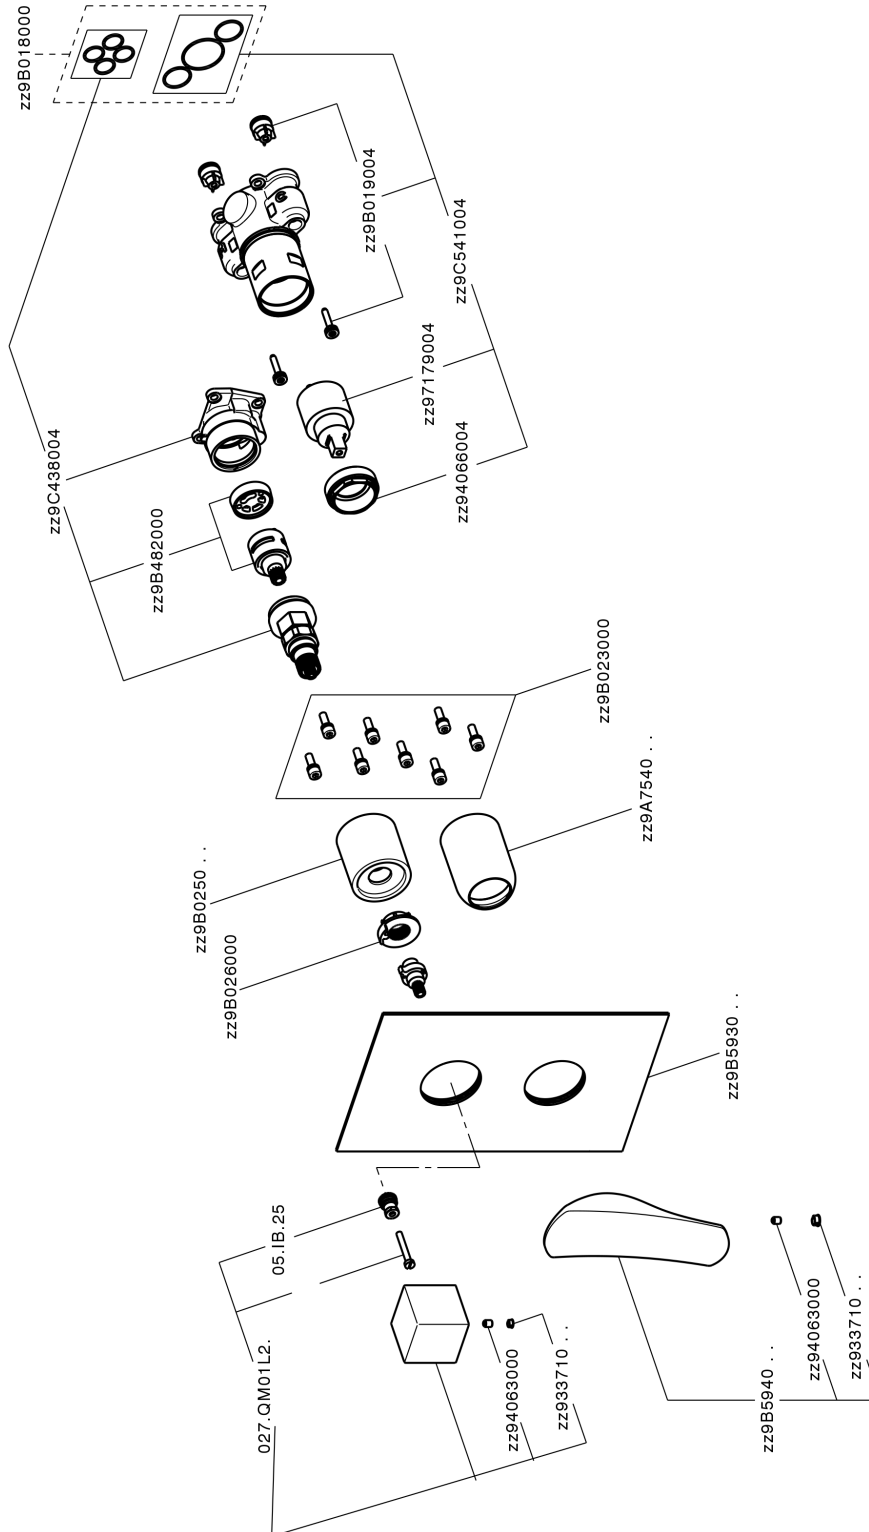

Exposed part for Single Lever One Box Valve ONE BOX_RA0BM030

RA0BM030

<https://en.cisal.it/exposed-part-for-single-lever-one-box-valve-one-box-ra0bm030>

One Box Universal Concealed Part ONE BOX_ZA00B031

ZA00B031

<https://en.cisal.it/one-box-universal-concealed-part-one-box-za00b031>

One Box Universal Concealed Part ONE BOX_ZA00B030

ZA00B030

<https://en.cisal.it/one-box-universal-concealed-part-one-box-za00b030>

2026-04-05