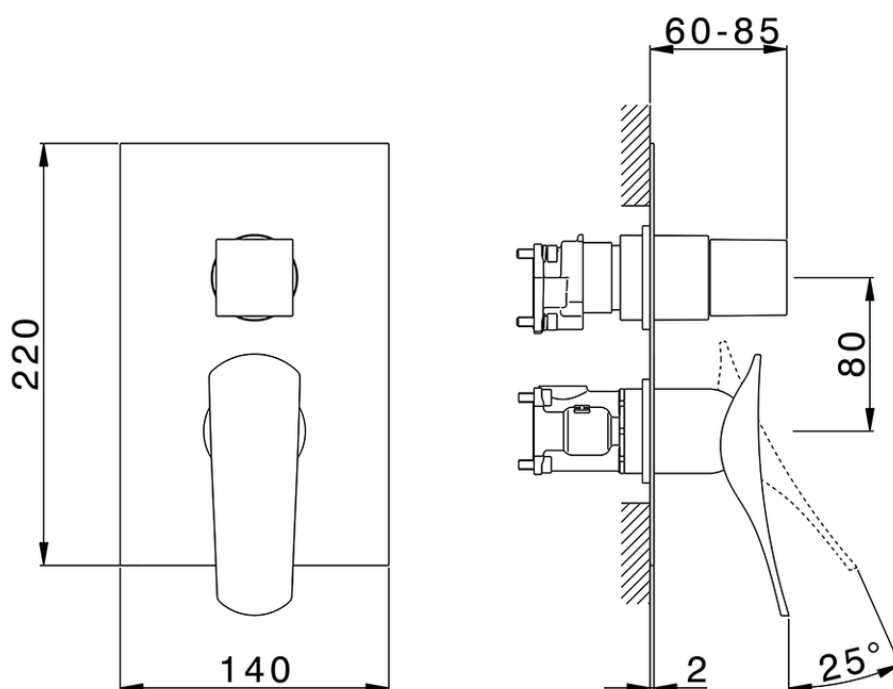

Exposed part for Single Lever One Box Valve ONE BOX_RA0BM030

RA0BM030

<https://en.cisal.it/exposed-part-for-single-lever-one-box-valve-one-box-ra0bm030>

ZA00B031

<https://en.cisal.it/one-box-universal-concealed-part-one-box-za00b031>