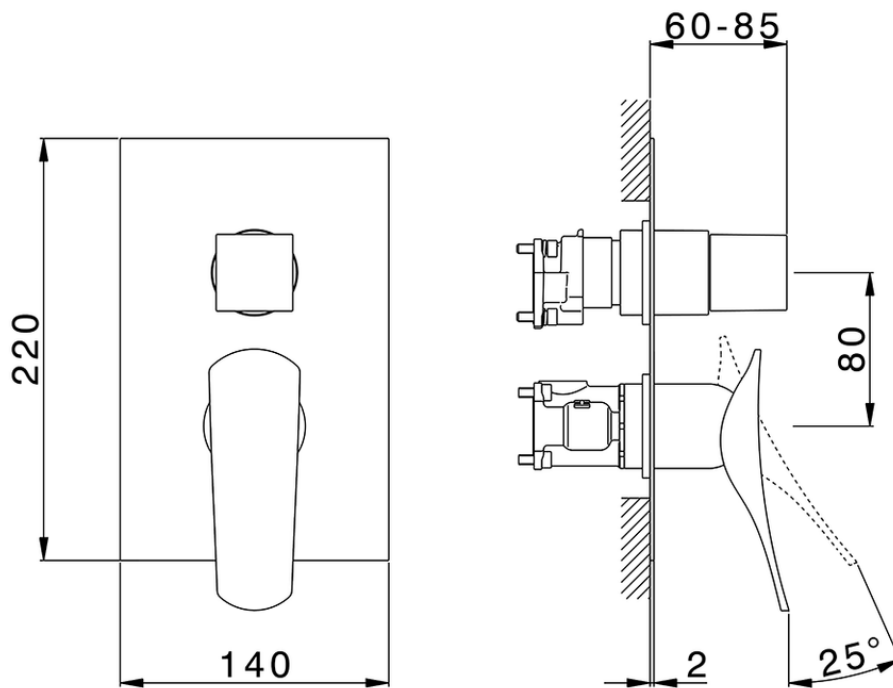

Exposed part for Single Lever One Box Valve ONE BOX_RA0BM030

RA0BM030

<https://en.cisal.it/exposed-part-for-single-lever-one-box-valve-one-box-ra0bm030>

ZA00B031

<https://en.cisal.it/one-box-universal-concealed-part-one-box-za00b031>