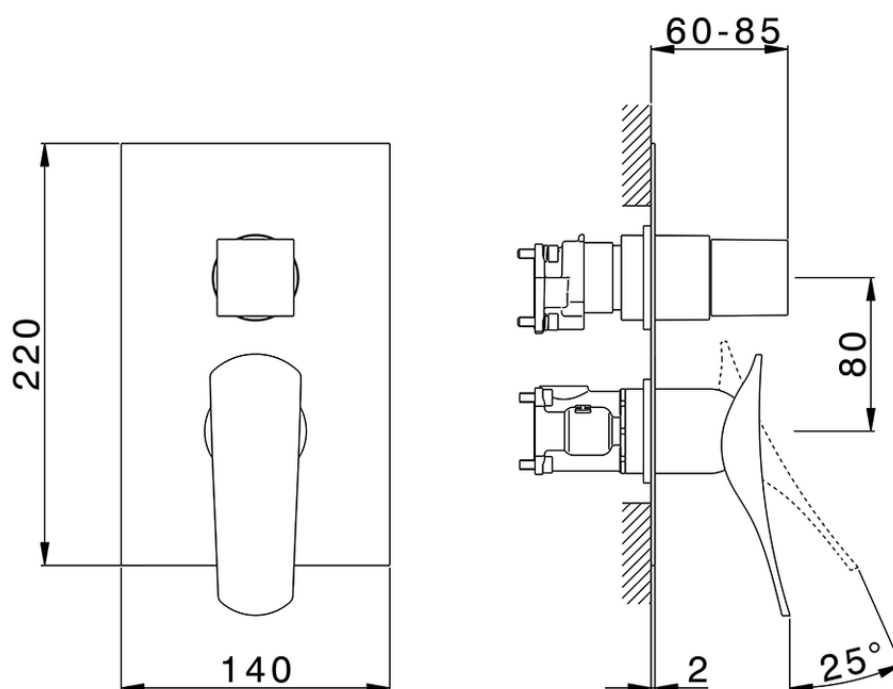

Exposed part for Single Lever One Box Valve ONE BOX_RA0BM030

RA0BM030

<https://en.cisal.it/exposed-part-for-single-lever-one-box-valve-one-box-ra0bm030>

ZA00B031

<https://en.cisal.it/one-box-universal-concealed-part-one-box-za00b031>