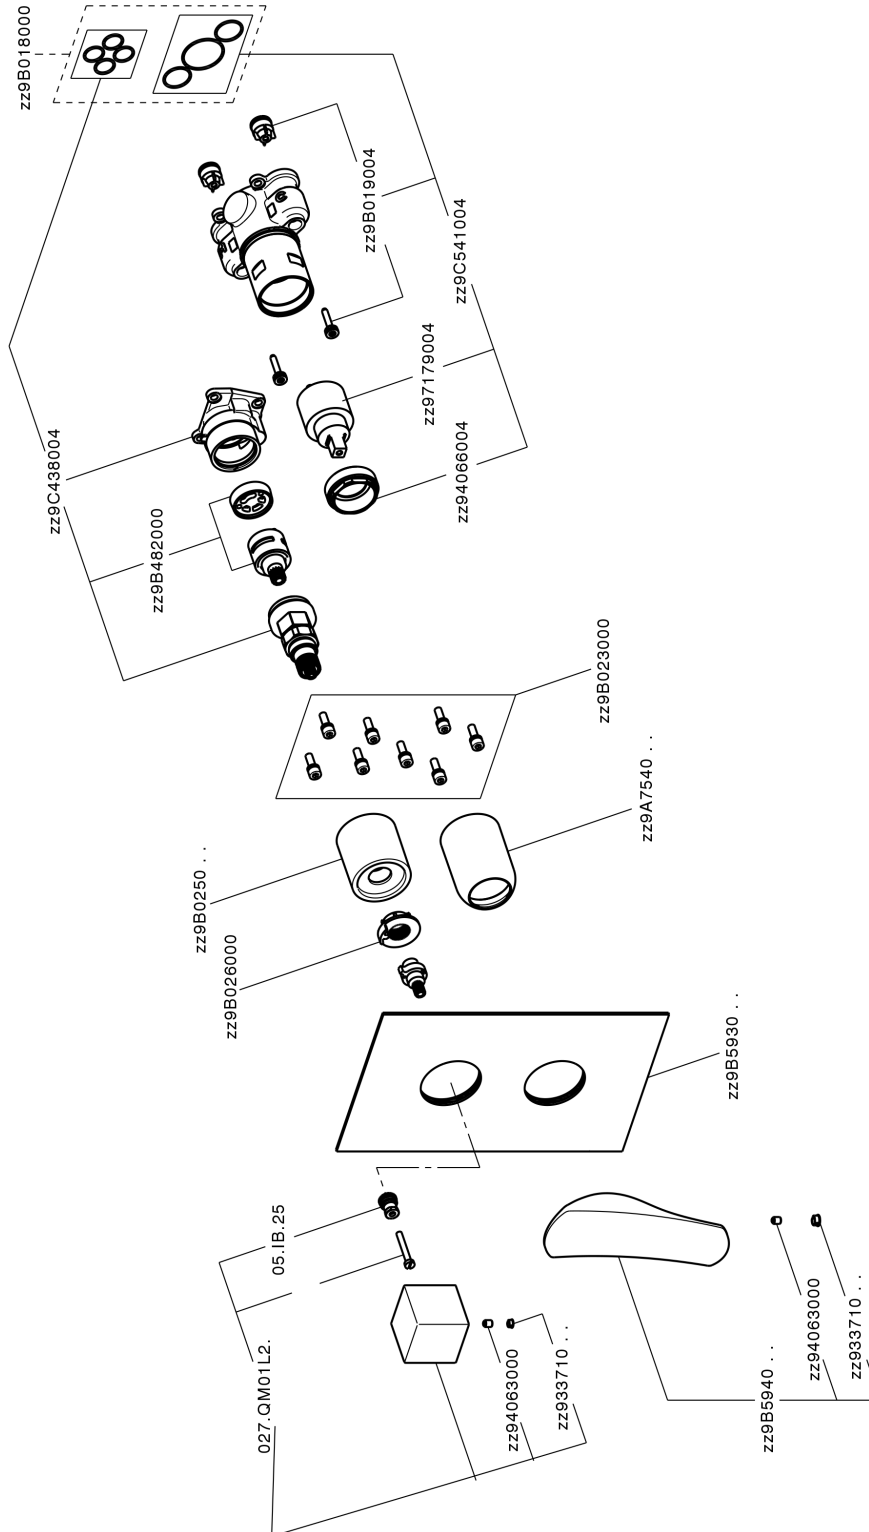

Exposed part for Single Lever One Box Valve ONE BOX_RA0BM030

RA0BM030

<https://en.cisal.it/exposed-part-for-single-lever-one-box-valve-one-box-ra0bm030>

One Box Universal Concealed Part ONE BOX_ZA00B031

ZA00B031

<https://en.cisal.it/one-box-universal-concealed-part-one-box-za00b031>

One Box Universal Concealed Part ONE BOX_ZA00B030

ZA00B030

<https://en.cisal.it/one-box-universal-concealed-part-one-box-za00b030>

2026-04-28