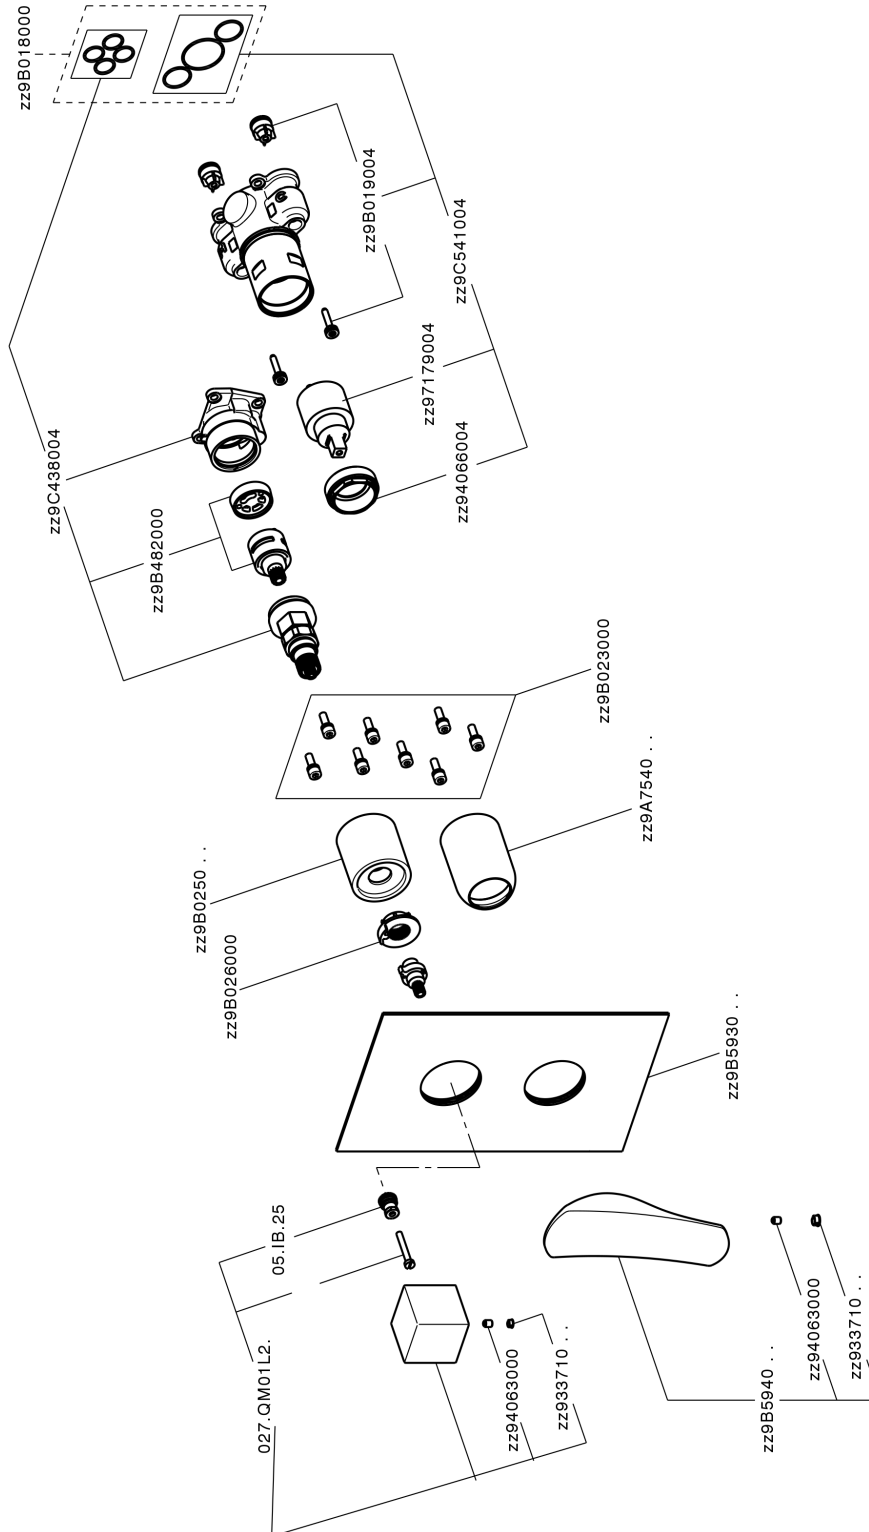

Exposed part for Single Lever One Box Valve ONE BOX_RA0BM030

RA0BM030

<https://en.cisal.it/exposed-part-for-single-lever-one-box-valve-one-box-ra0bm030>

One Box Universal Concealed Part ONE BOX_ZA00B031

ZA00B031

<https://en.cisal.it/one-box-universal-concealed-part-one-box-za00b031>

One Box Universal Concealed Part ONE BOX_ZA00B030

ZA00B030

<https://en.cisal.it/one-box-universal-concealed-part-one-box-za00b030>

2026-05-19