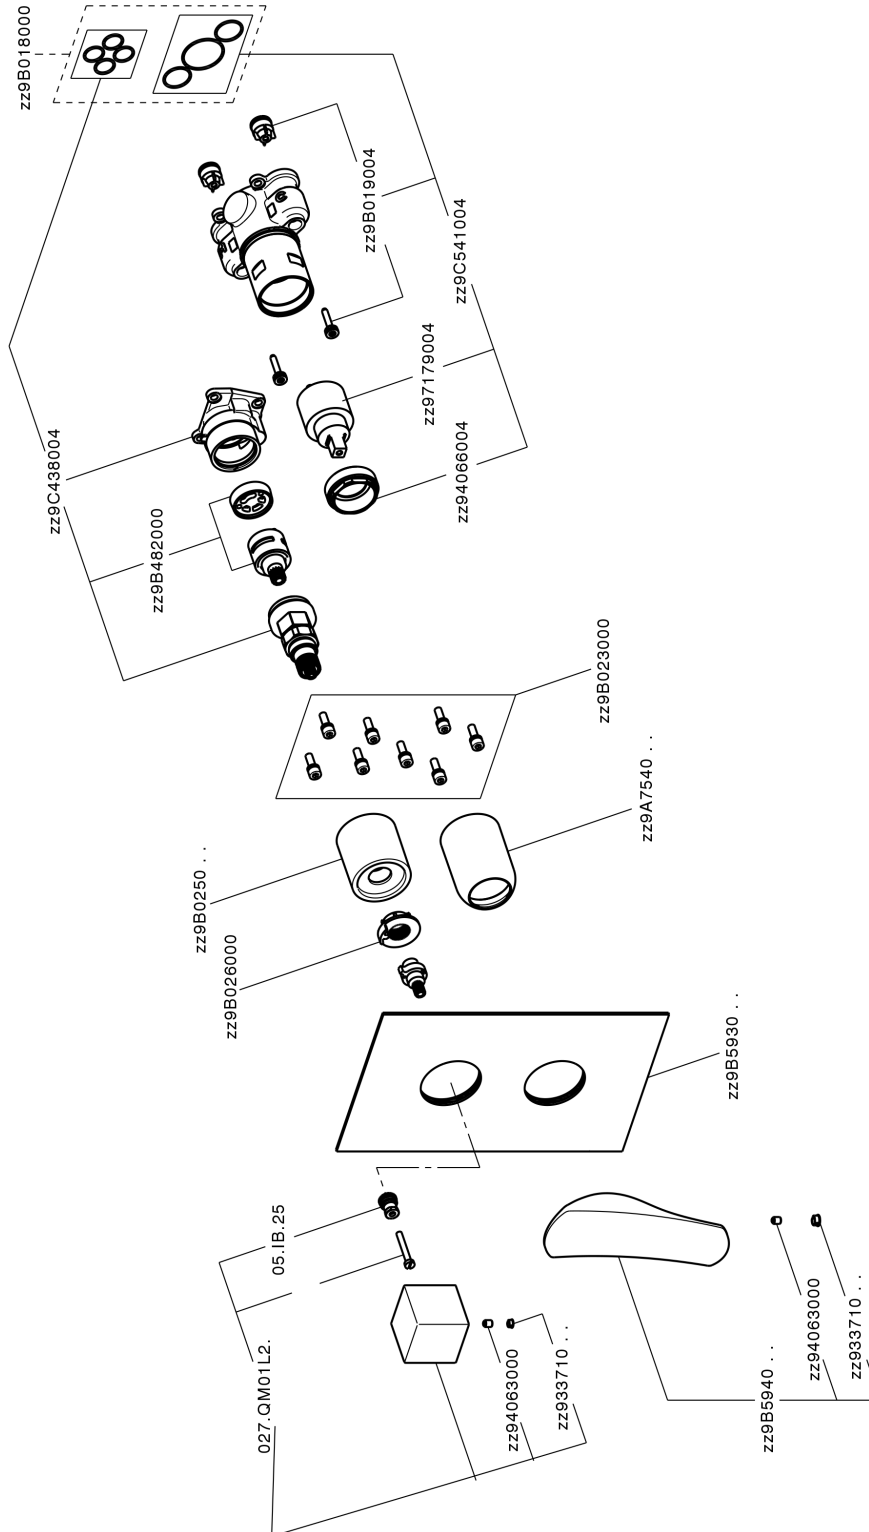

Exposed part for Single Lever One Box Valve ONE BOX_RA0BM030

RA0BM030

<https://en.cisal.it/exposed-part-for-single-lever-one-box-valve-one-box-ra0bm030>

One Box Universal Concealed Part ONE BOX_ZA00B031

ZA00B031

<https://en.cisal.it/one-box-universal-concealed-part-one-box-za00b031>

One Box Universal Concealed Part ONE BOX_ZA00B030

ZA00B030

<https://en.cisal.it/one-box-universal-concealed-part-one-box-za00b030>

2026-06-13