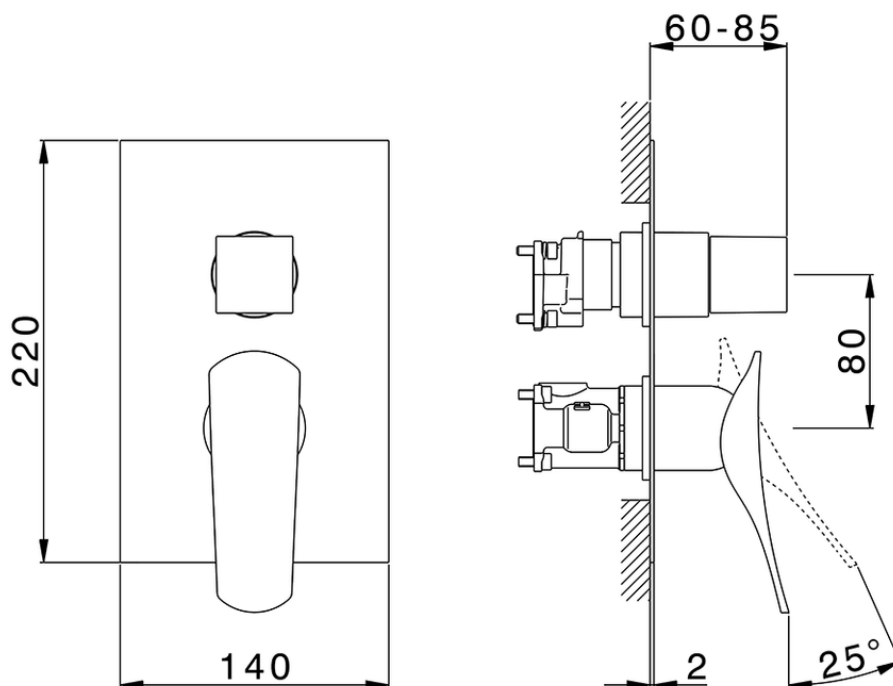

Exposed part for Single Lever One Box Valve ONE BOX_RA0BM030

RA0BM030

<https://en.cisal.it/exposed-part-for-single-lever-one-box-valve-one-box-ra0bm030>

ZA00B031

<https://en.cisal.it/one-box-universal-concealed-part-one-box-za00b031>