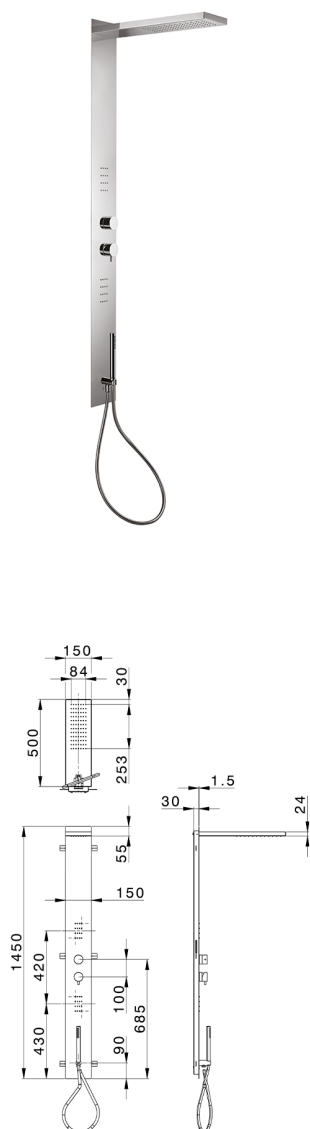

3-fonctions single lever shower panel SHOWER COLUMNS_ZS005040

MODEL **ZS005040**

3-fonctions single lever shower panel, stainless steel AISI 304 shower panel, 3 outlet deviator cartridge, handshower holder with wall elbow, 23 mm Brass One Spray handshower, 2 front body jets, 150x500 thick 24mm Inox rectangular showerhead, rain function, 150 cm PVC Flexible Hose

AVAILABLE FINISHINGS

-  **D1** D1 Brushed Inox
-  **40** 40 Matt Black
-  **4Q** 4Q Matt White
-  **D2** D2 Polished Inox

CHARACTERISTICS

Single Lever **1**
 Cartridge Spare Parts **ZZ99751000**
35 mm Cartridge